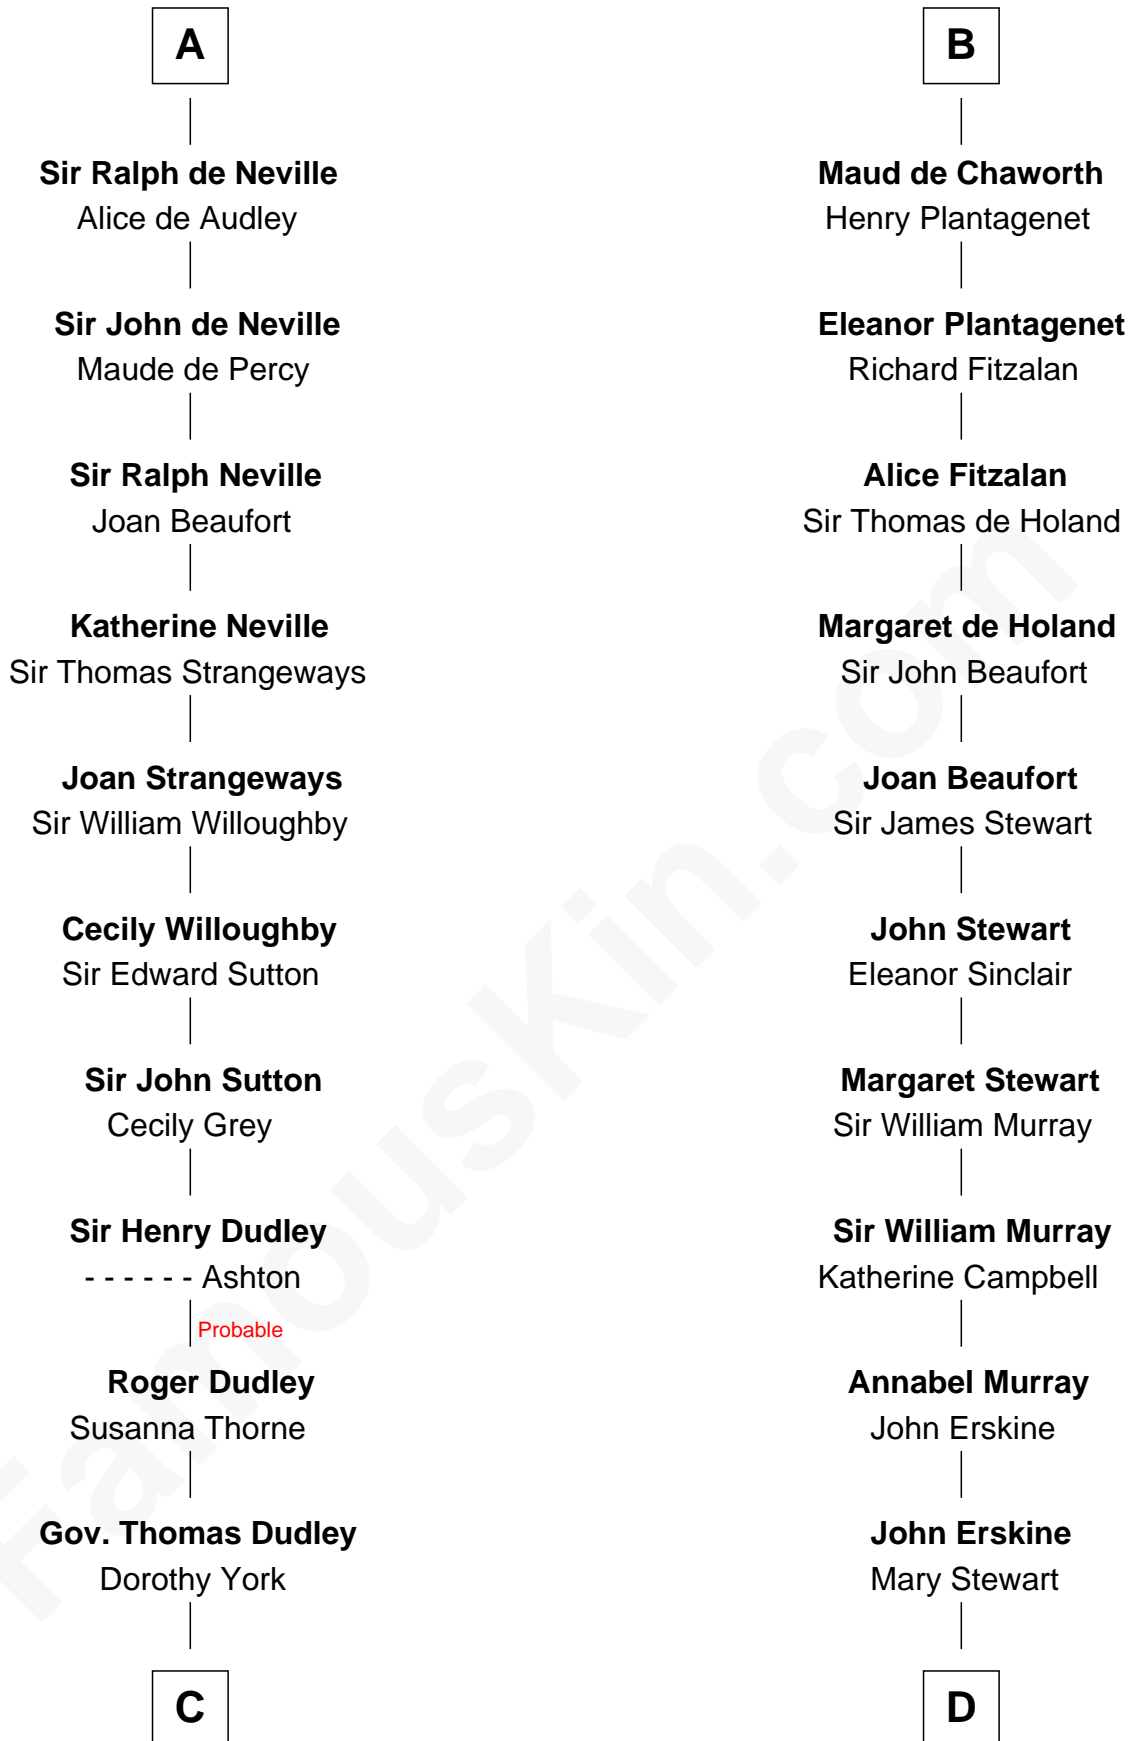

FamousKin.com

Relationship Chart of

John Langdon

Signer of the U.S. Constitution

20th cousin 1 time removed of

Major John Pitcairn

British Commander at Battle of Lexington

C

John Langdon

Signer of the U.S. Constitution

D

Sir Charles Erskine

Mary Hope

Mary Erskine

William Hamilton

Katherine Hamilton