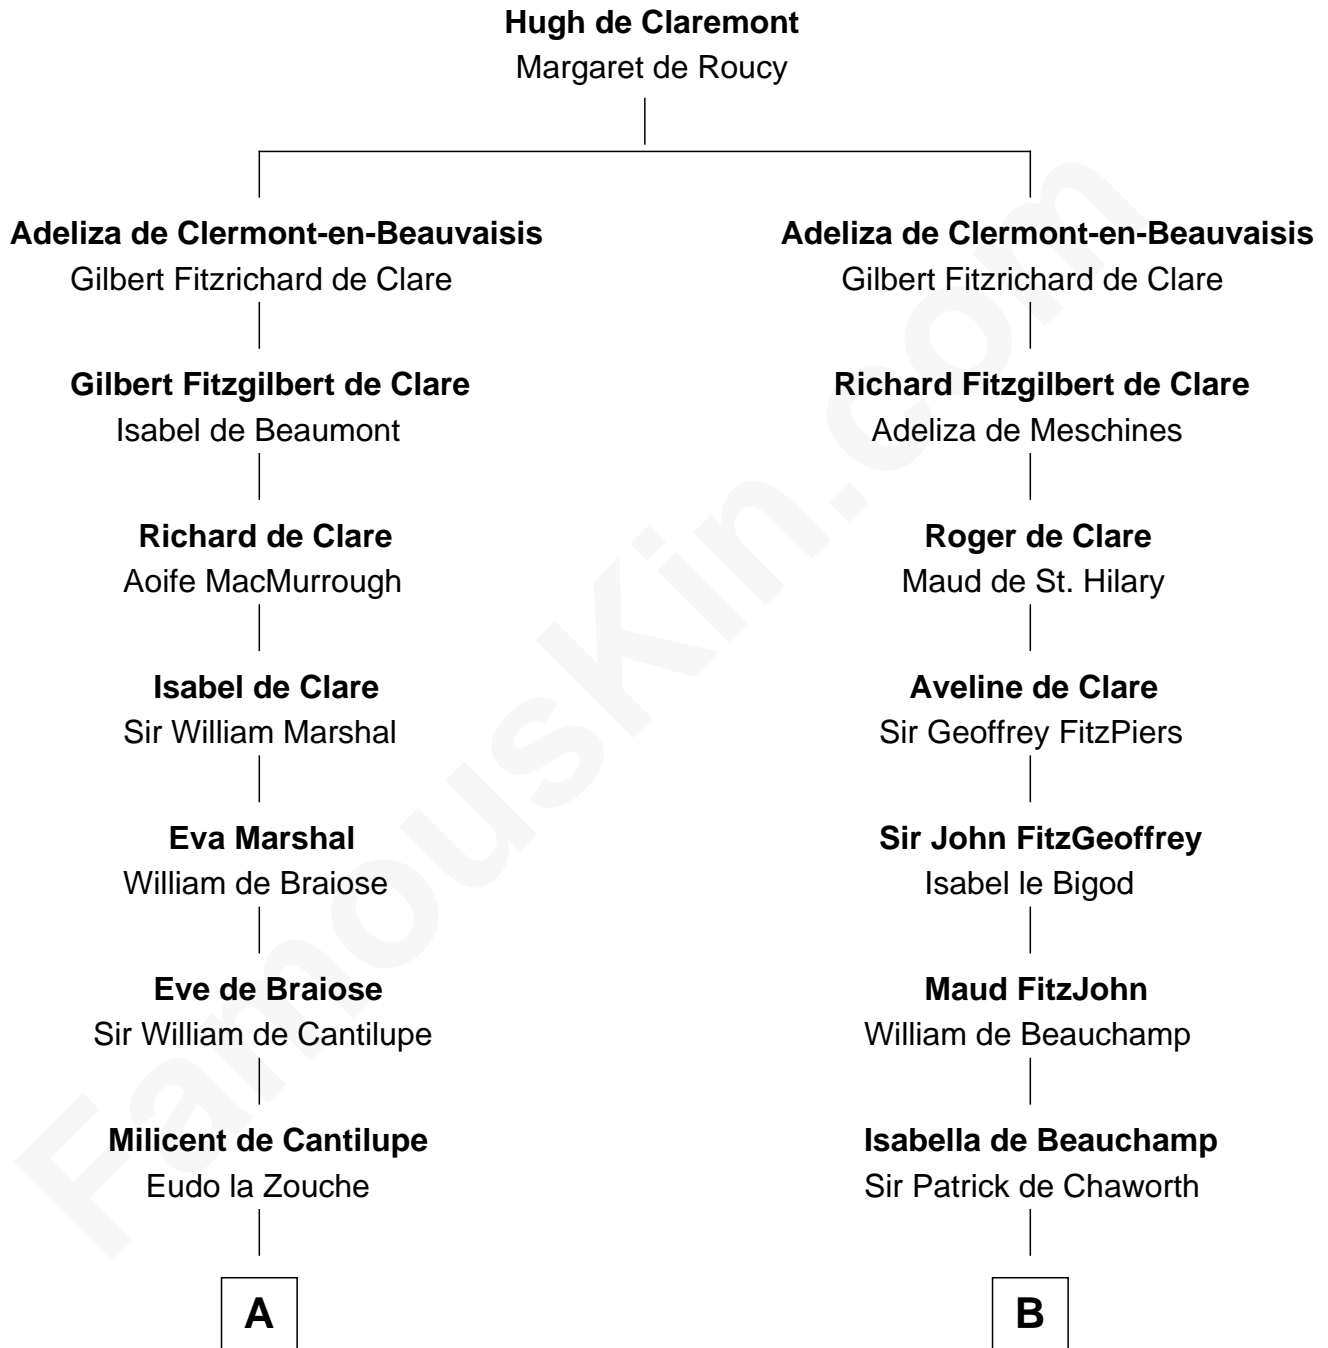

FamousKin.com

Relationship Chart of

John Langdon

Signer of the U.S. Constitution

20th cousin 1 time removed of

Major John Pitcairn

British Commander at Battle of Lexington

C