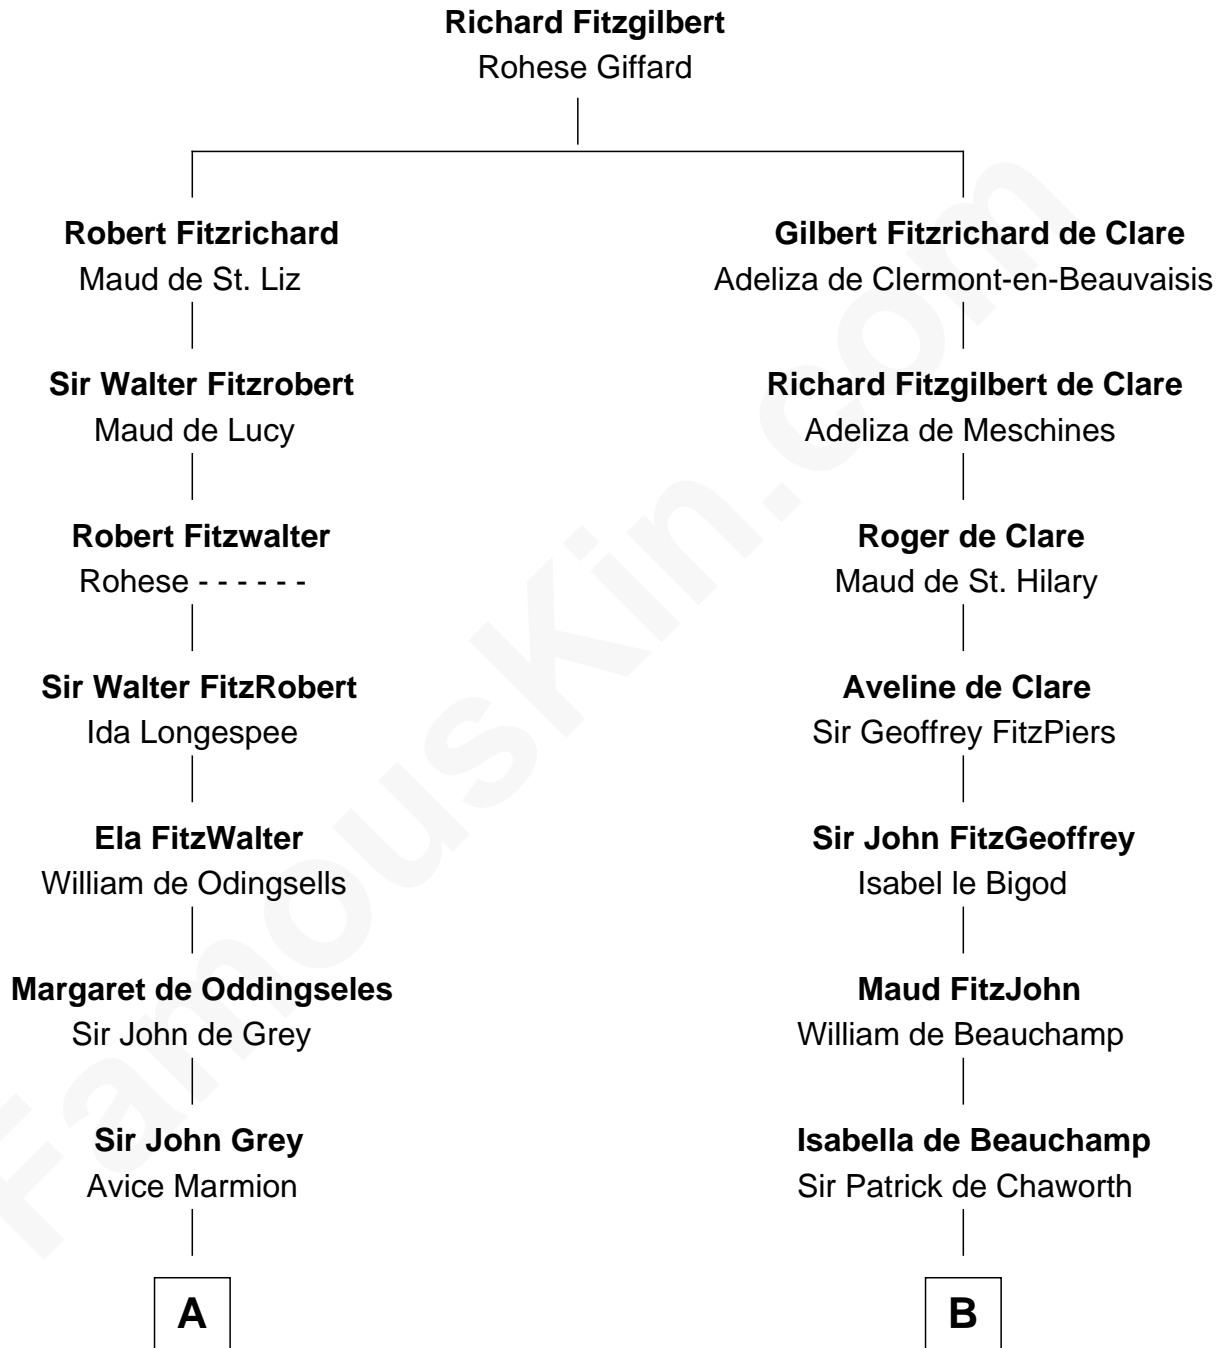

FamousKin.com Relationship Chart of

John Langdon

Signer of the U.S. Constitution

20th cousin of

Major John Pitcairn

British Commander at Battle of Lexington

C

Elizabeth Dudley

Kinsley Hall

Josiah Hall

Mary Woodbury

Mary Hall

John Langdon

John Langdon

Signer of the U.S. Constitution

D