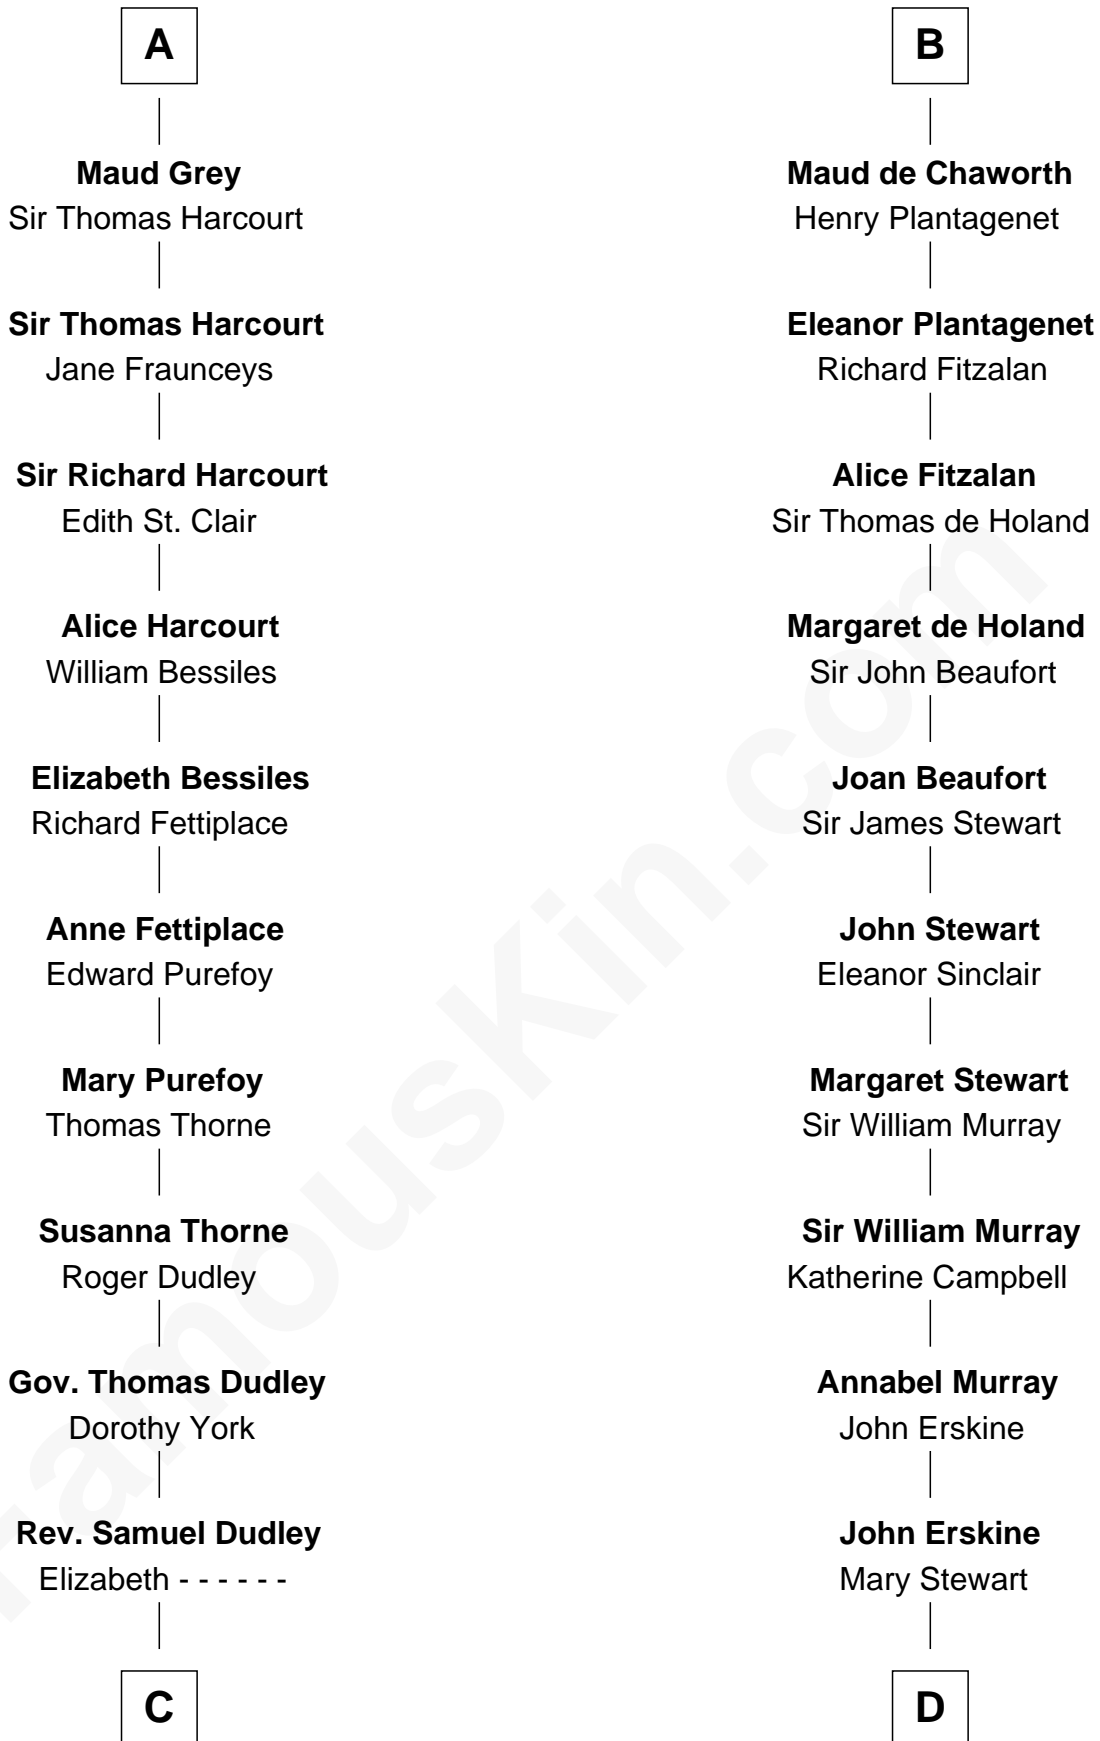

FamousKin.com Relationship Chart of

John Langdon

Signer of the U.S. Constitution

20th cousin of

Major John Pitcairn

British Commander at Battle of Lexington

C

Elizabeth Dudley

Kinsley Hall

Josiah Hall

Mary Woodbury

Mary Hall

John Langdon

John Langdon

Signer of the U.S. Constitution

D