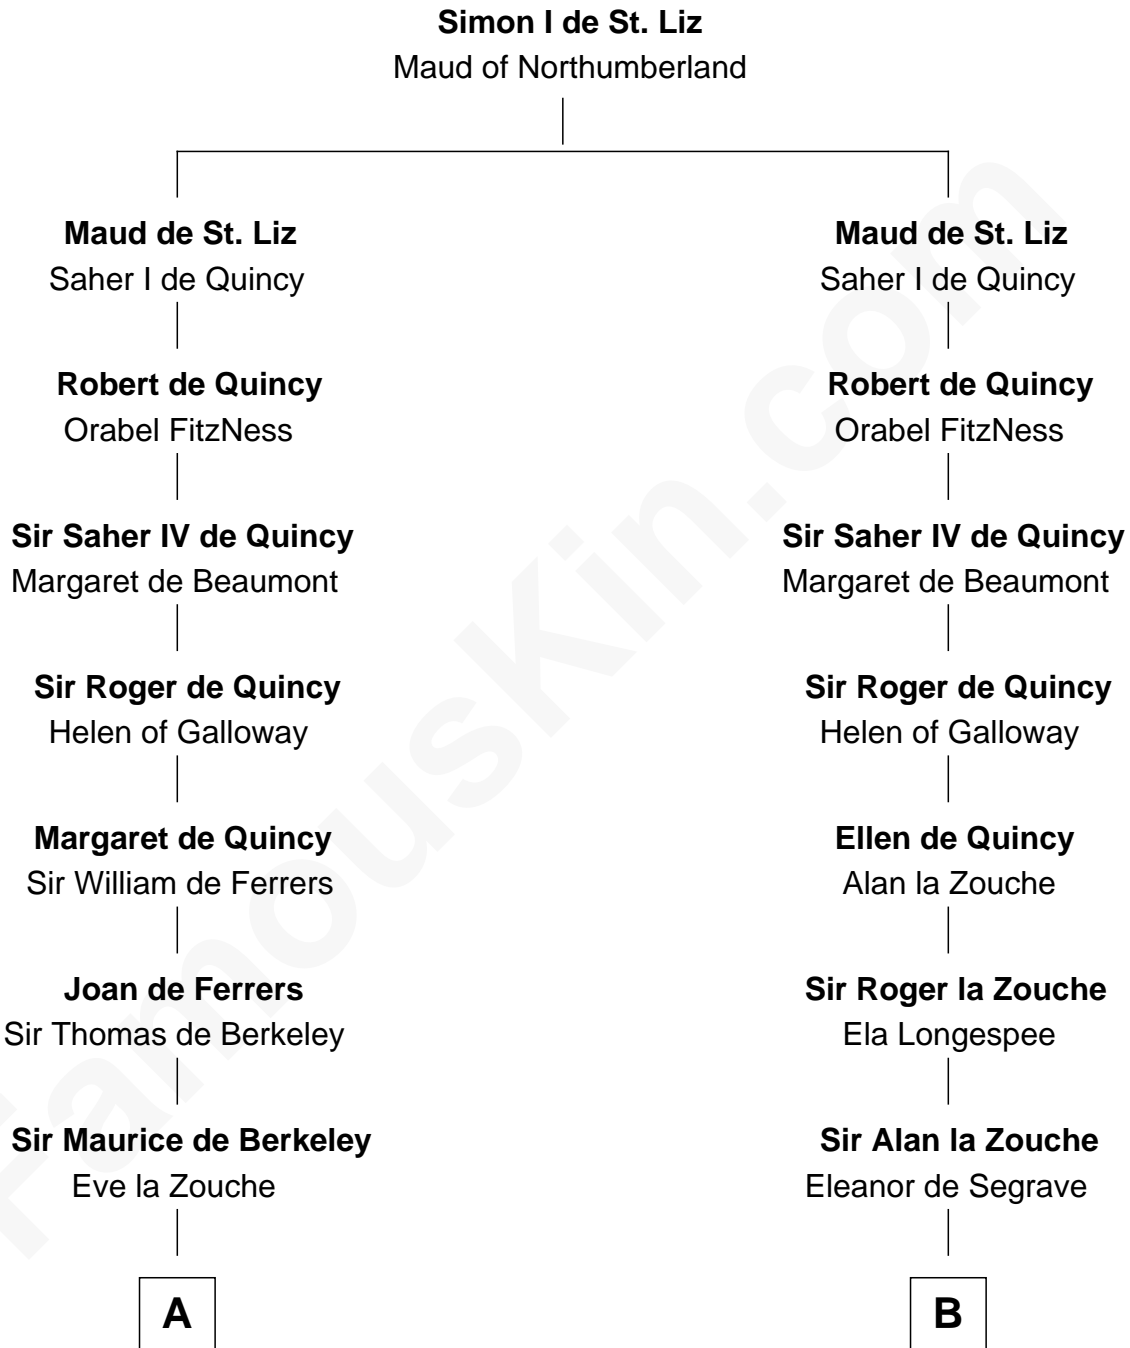

FamousKin.com Relationship Chart of

John Langdon

Signer of the U.S. Constitution

20th cousin of

Major John Pitcairn

British Commander at Battle of Lexington

C

Elizabeth Dudley