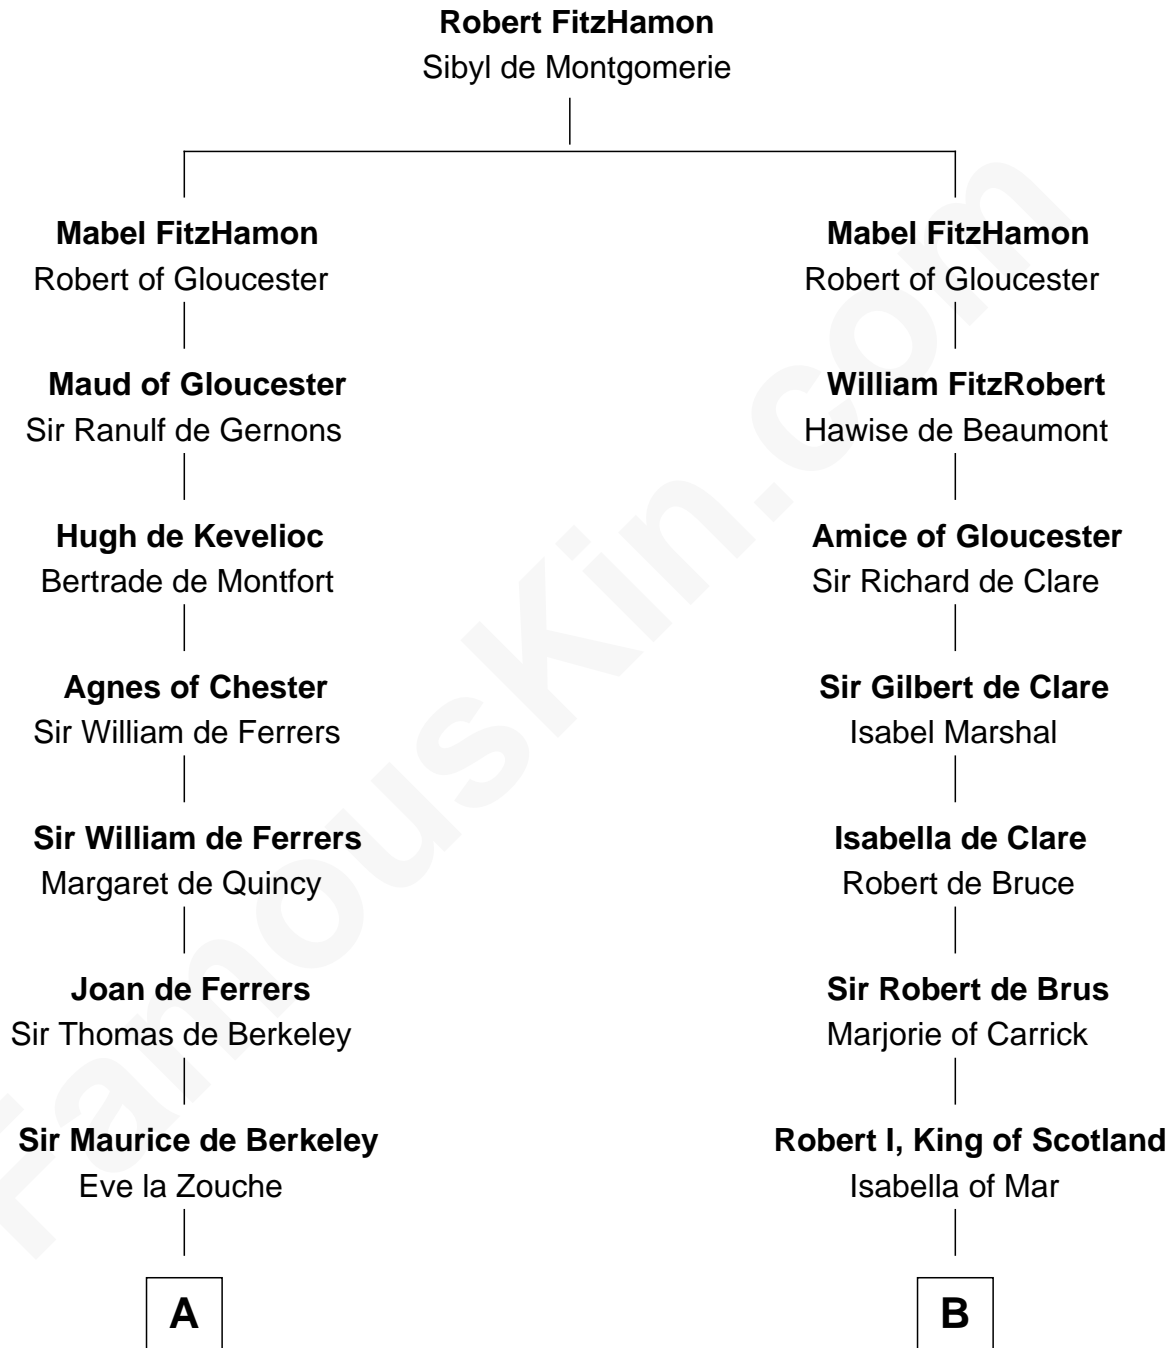

FamousKin.com Relationship Chart of

John Langdon

Signer of the U.S. Constitution

20th cousin of

Major John Pitcairn

British Commander at Battle of Lexington

C

Elizabeth Dudley

Kinsley Hall

Josiah Hall

Mary Woodbury

Mary Hall

John Langdon

John Langdon

Signer of the U.S. Constitution

D