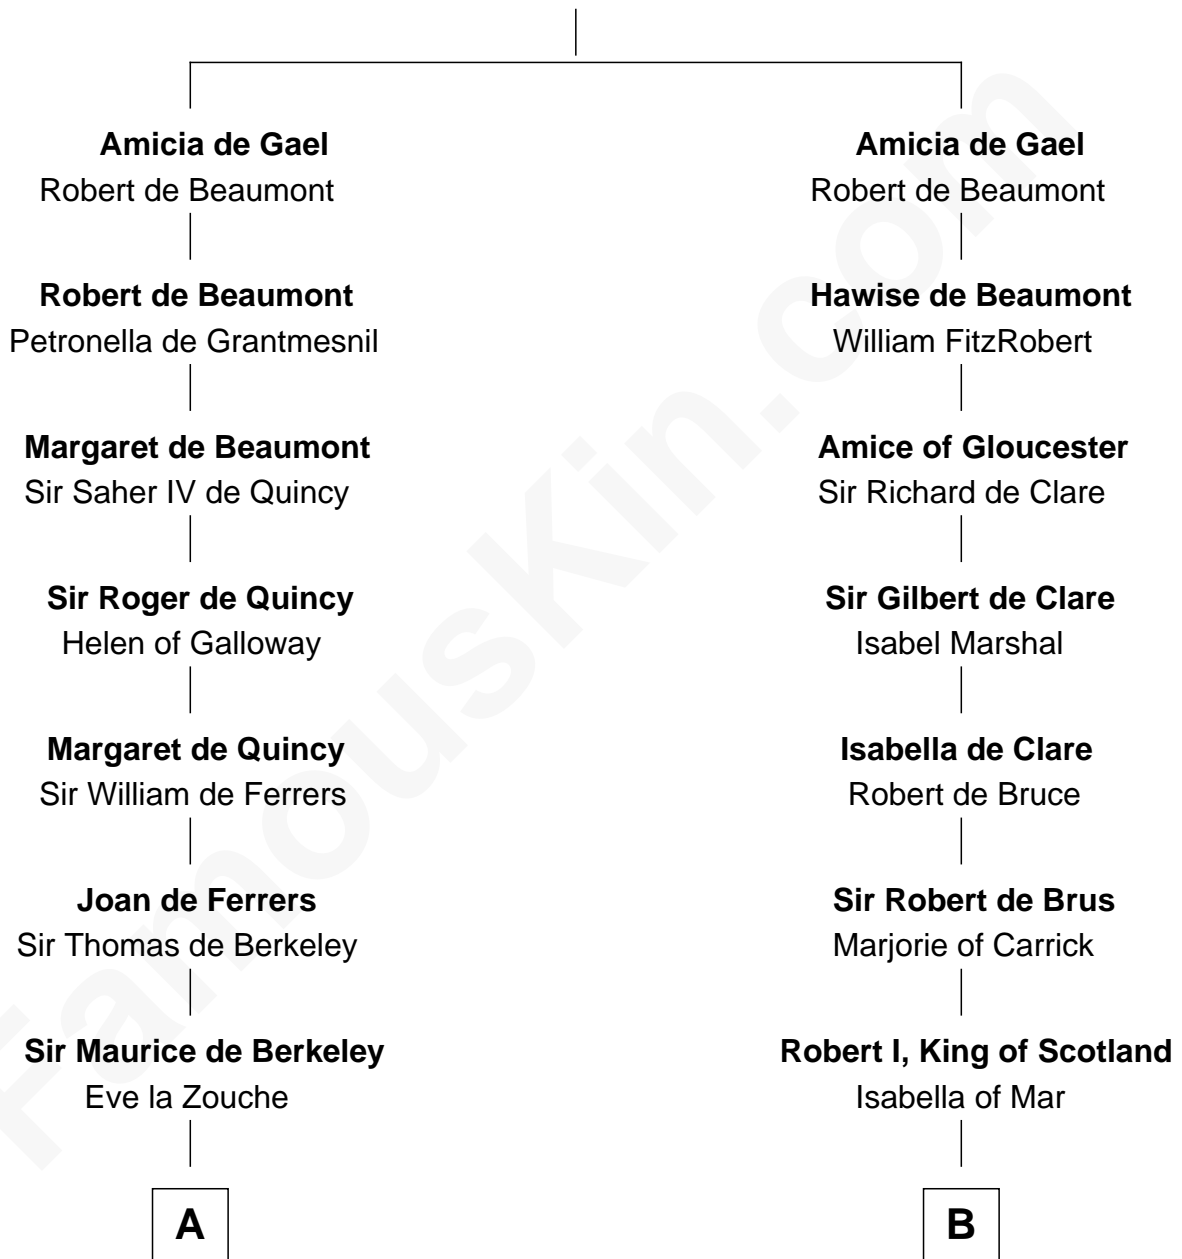

# FamousKin.com Relationship Chart of

**John Langdon**

*Signer of the U.S. Constitution*

20th cousin of

**Major John Pitcairn**

*British Commander at Battle of Lexington*

Ralph de Gael

**C**

**Elizabeth Dudley**

Kinsley Hall

**Josiah Hall**

Mary Woodbury

**Mary Hall**

John Langdon

**John Langdon**

*Signer of the U.S. Constitution*

**D**

**Sir Charles Erskine**

Mary Hope

**Mary Erskine**

William Hamilton

**Katherine Hamilton**

Rev. David Pitcairn

**Major John Pitcairn**

*British Commander at Lexington*