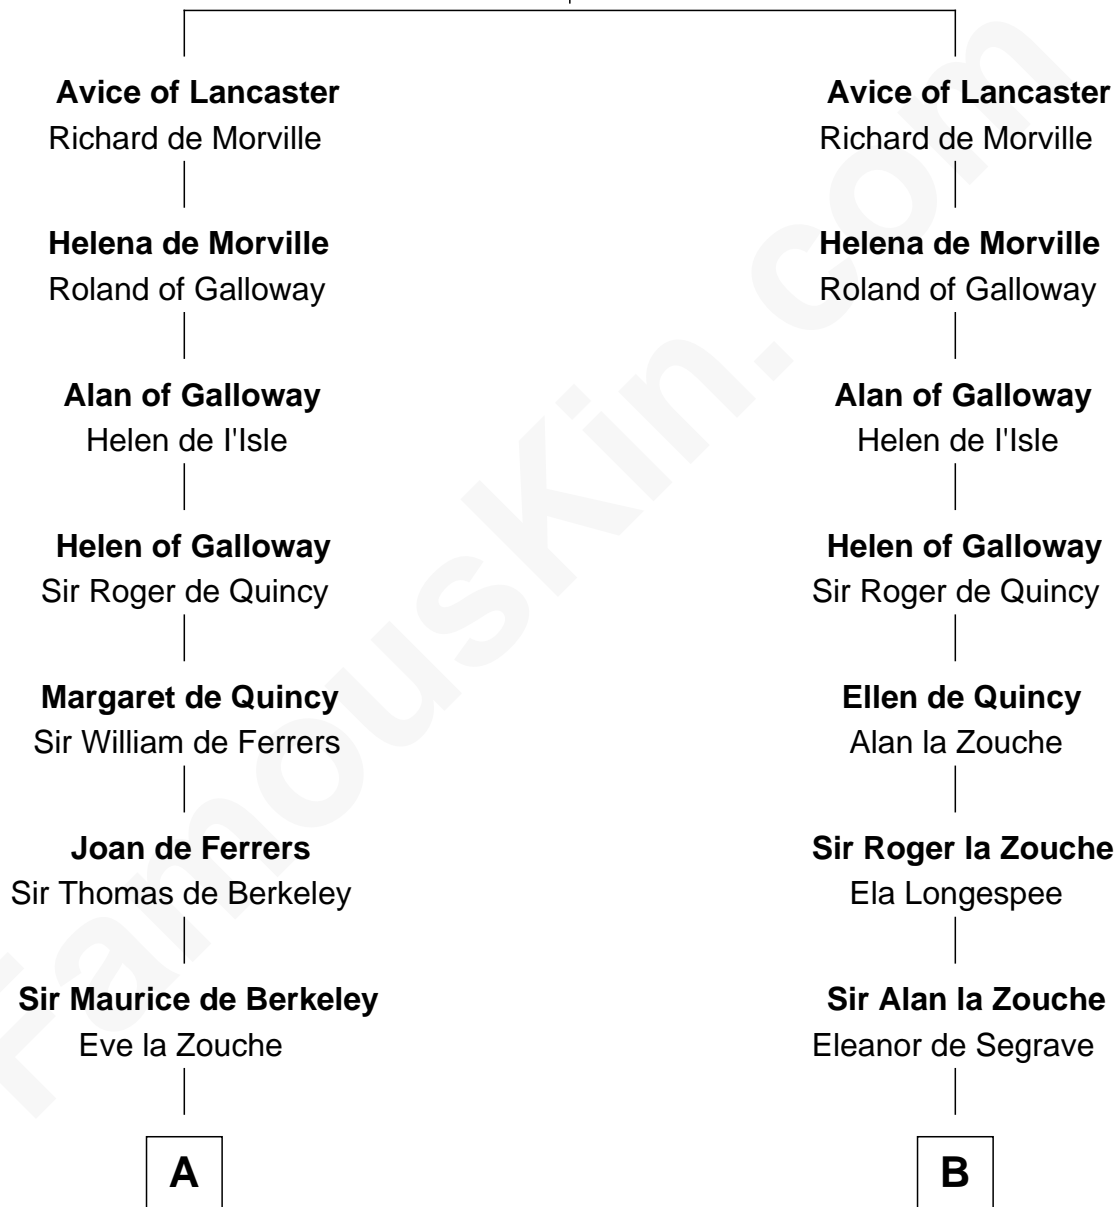

# FamousKin.com Relationship Chart of

**John Langdon**

*Signer of the U.S. Constitution*

20th cousin of

**Major John Pitcairn**

*British Commander at Battle of Lexington*

**William I de Lancaster**  
Gundred de Warenne

**C**

**Elizabeth Dudley**

Kinsley Hall

**Josiah Hall**

Mary Woodbury

**Mary Hall**

John Langdon

**John Langdon**

*Signer of the U.S. Constitution*

**D**

**Sir Charles Erskine**

Mary Hope

**Mary Erskine**

William Hamilton

**Katherine Hamilton**

Rev. David Pitcairn

**Major John Pitcairn**

*British Commander at Lexington*