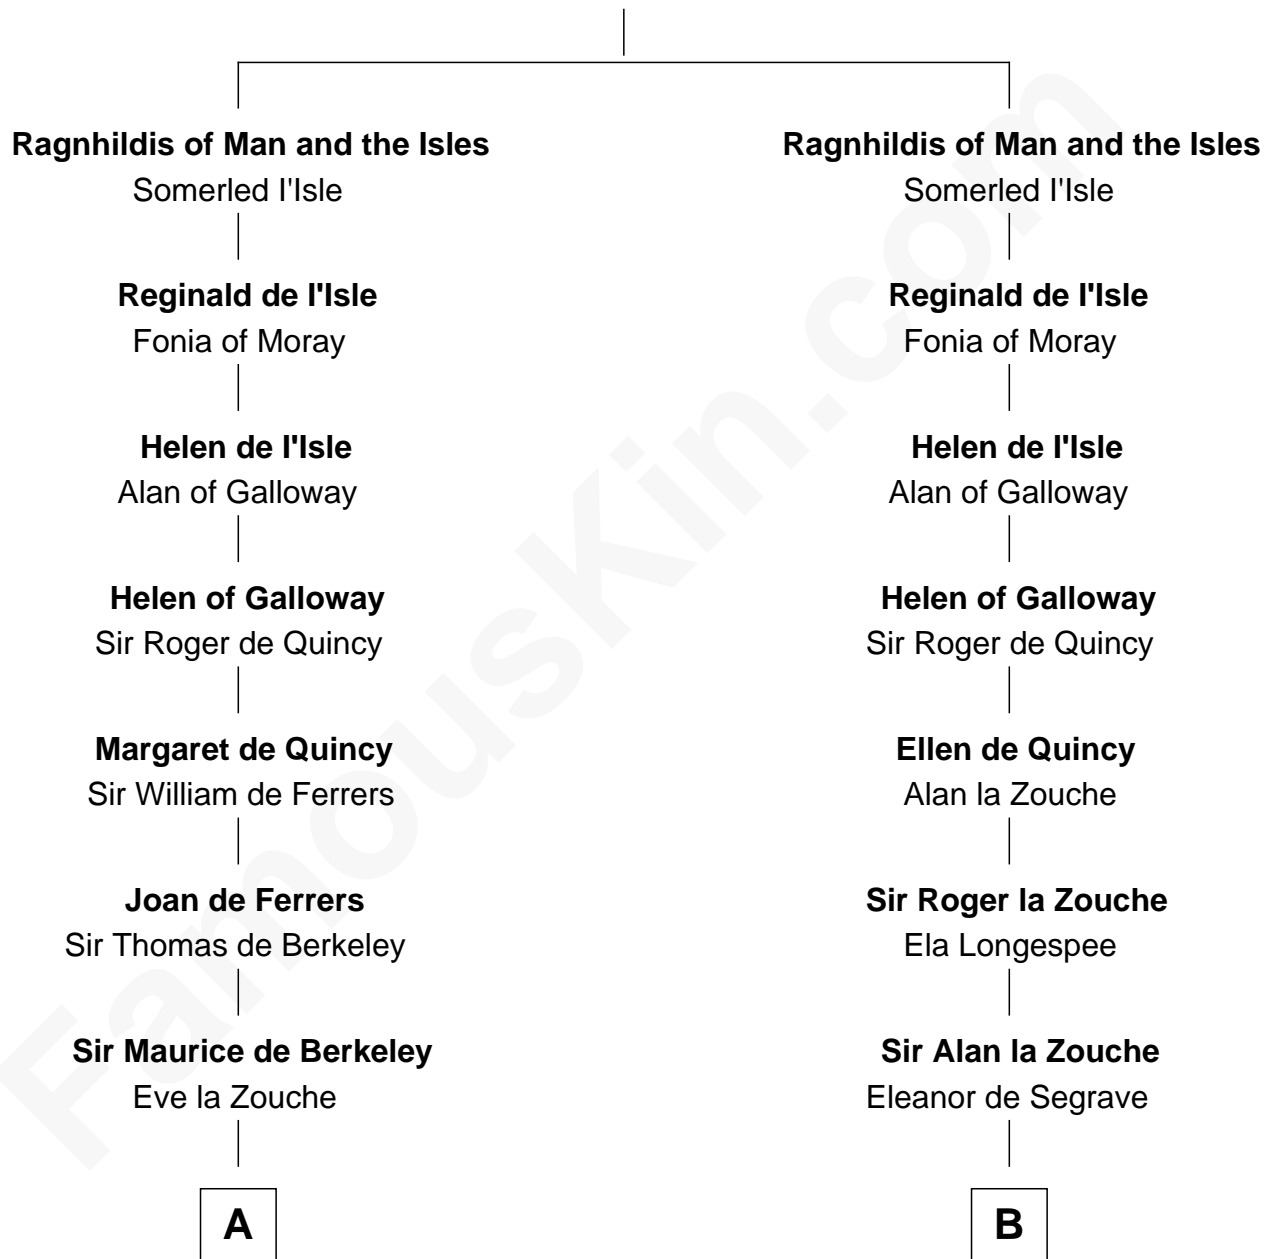

FamousKin.com Relationship Chart of

John Langdon

Signer of the U.S. Constitution

20th cousin of

Major John Pitcairn

British Commander at Battle of Lexington

King Olave of Man and the Isles

Affrica of Galloway