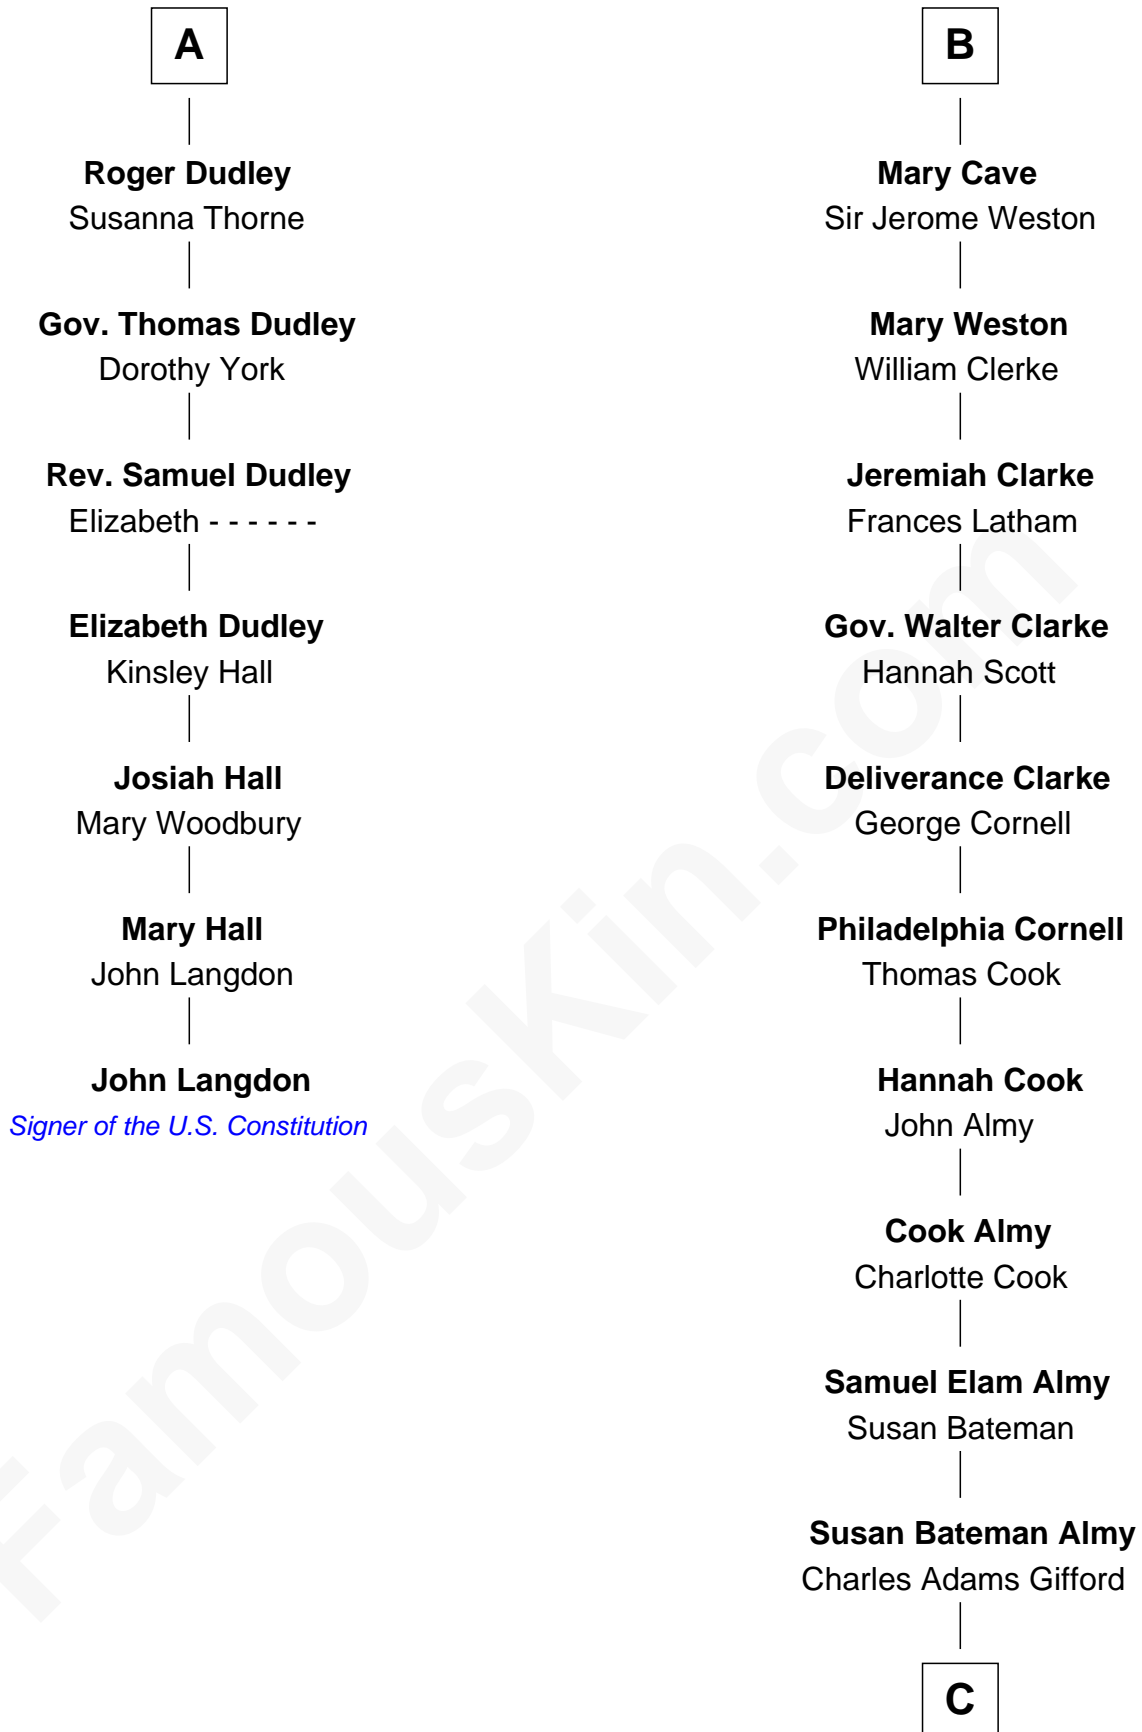

FamousKin.com Relationship Chart of

John Langdon

Signer of the U.S. Constitution

13th cousin 6 times removed of

Marilyn Monroe

Actress, Model, and Singer

Sir Reynold de Grey

Eleanor le Strange

Sir Reynold Grey

Margaret de Ros

Margaret Grey

Sir William Bonville

William Bonville

Elizabeth Harington

William Bonville

Katherine Neville

Elizabeth Boteler

Thomas Lovett

Thomas Lovett

Anne Danvers

Elizabeth Lovett

Anthony Cave

B

C

Frederick Almy Gifford
Elizabeth Easton Tennant

Charles Stanley Gifford
Gladys Pearl Monroe

Marilyn Monroe
Actress, Model, and Singer

FamousKin.com