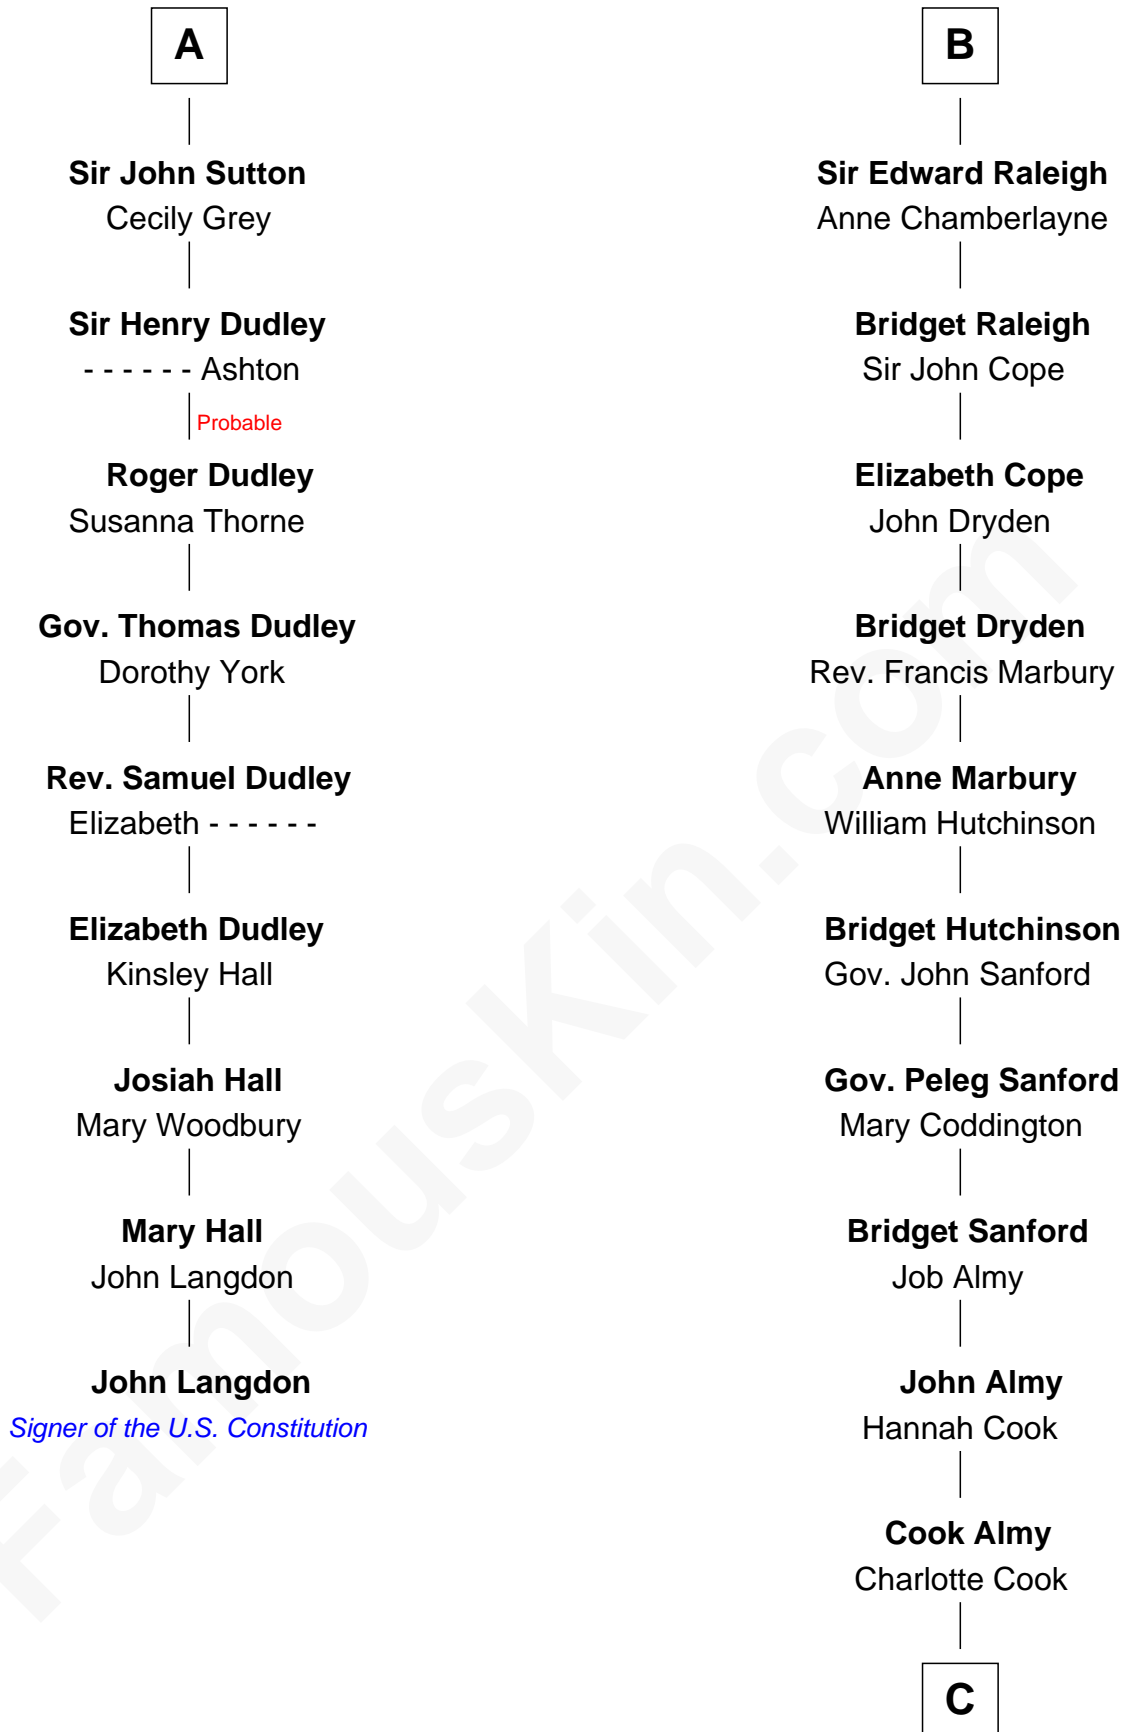

# FamousKin.com Relationship Chart of

**John Langdon**

*Signer of the U.S. Constitution*

15th cousin 6 times removed of

**Marilyn Monroe**

*Actress, Model, and Singer*

**Isabella de Beauchamp**

*with husband*  
Sir Patrick de Chaworth

William Raleigh

**Sir Edward Sutton**

Cecily Willoughby

**Sir Edward Raleigh**

Margaret Verney

**A**

**B**

**C**

**Samuel Elam Almy**

Susan Bateman

**Susan Bateman Almy**

Charles Adams Gifford

**Frederick Almy Gifford**

Elizabeth Easton Tennant

**Charles Stanley Gifford**

Gladys Pearl Monroe

**Marilyn Monroe**

*Actress, Model, and Singer*

FamousKin.com