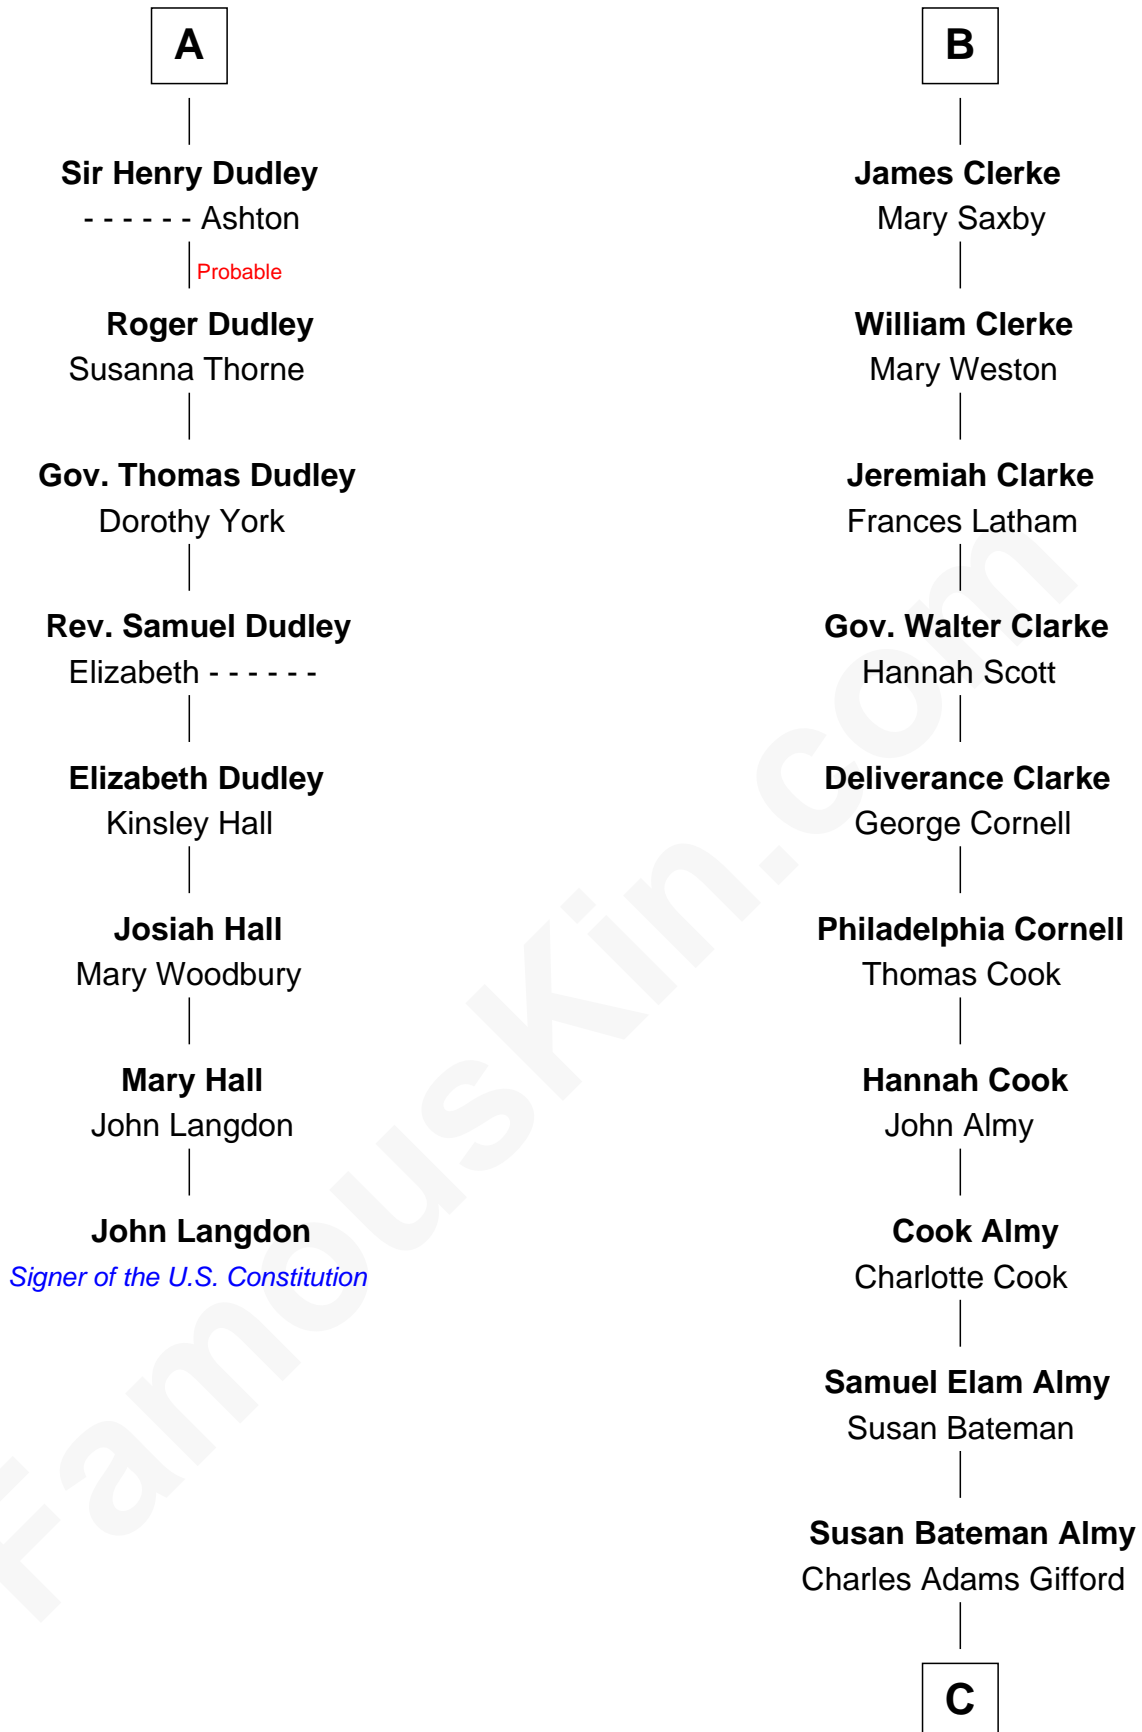

FamousKin.com

Relationship Chart of

John Langdon

Signer of the U.S. Constitution

14th cousin 5 times removed of

Marilyn Monroe

Actress, Model, and Singer

Sir William de Ros
Margery de Badlesmere

Thomas de Ros
Beatrice de Stafford

Maud de Roos
John de Welles

Margaret de Ros
Sir Reynold Grey

Margery de Welles
Stephen le Scrope

Margaret Grey
Sir William Bonville

Maude le Scrope
Sir Baldwin Freville

William Bonville
Elizabeth Harington

Elizabeth Freville
Sir Thomas Ferrers

William Bonville
Katherine Neville

Sir Henry Ferrers
Margaret Heckstall

Cecily Bonville
Thomas Grey

Elizabeth Ferrers
James Clerke

Cecily Grey
Sir John Sutton

George Clerke
Elizabeth Wilsford

A

B

C

Frederick Almy Gifford
Elizabeth Easton Tennant

Charles Stanley Gifford
Gladys Pearl Monroe

Marilyn Monroe
Actress, Model, and Singer

FamousKin.com