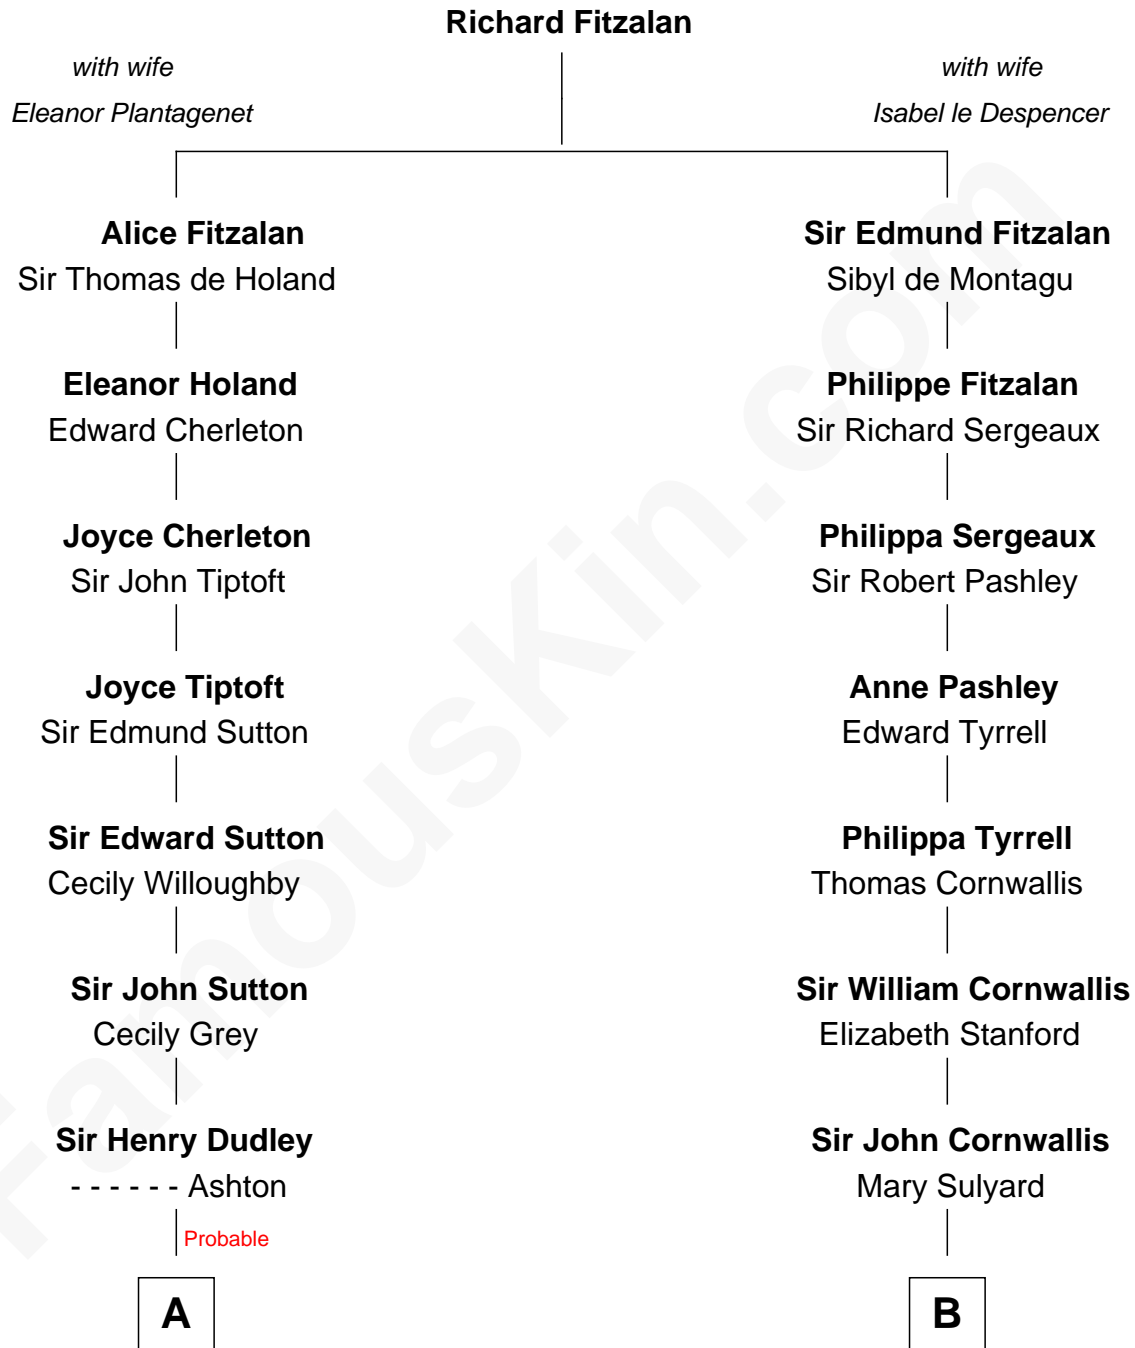

## Relationship Chart of

### John Langdon

*Signer of the U.S. Constitution*

13th cousin 7 times removed of

### Marilyn Monroe

*Actress, Model, and Singer*

**C**

**Elizabeth Cutting Easton**  
William Congdon Tennant

**Elizabeth Easton Tennant**  
Frederick Almy Gifford

**Charles Stanley Gifford**  
Gladys Pearl Monroe