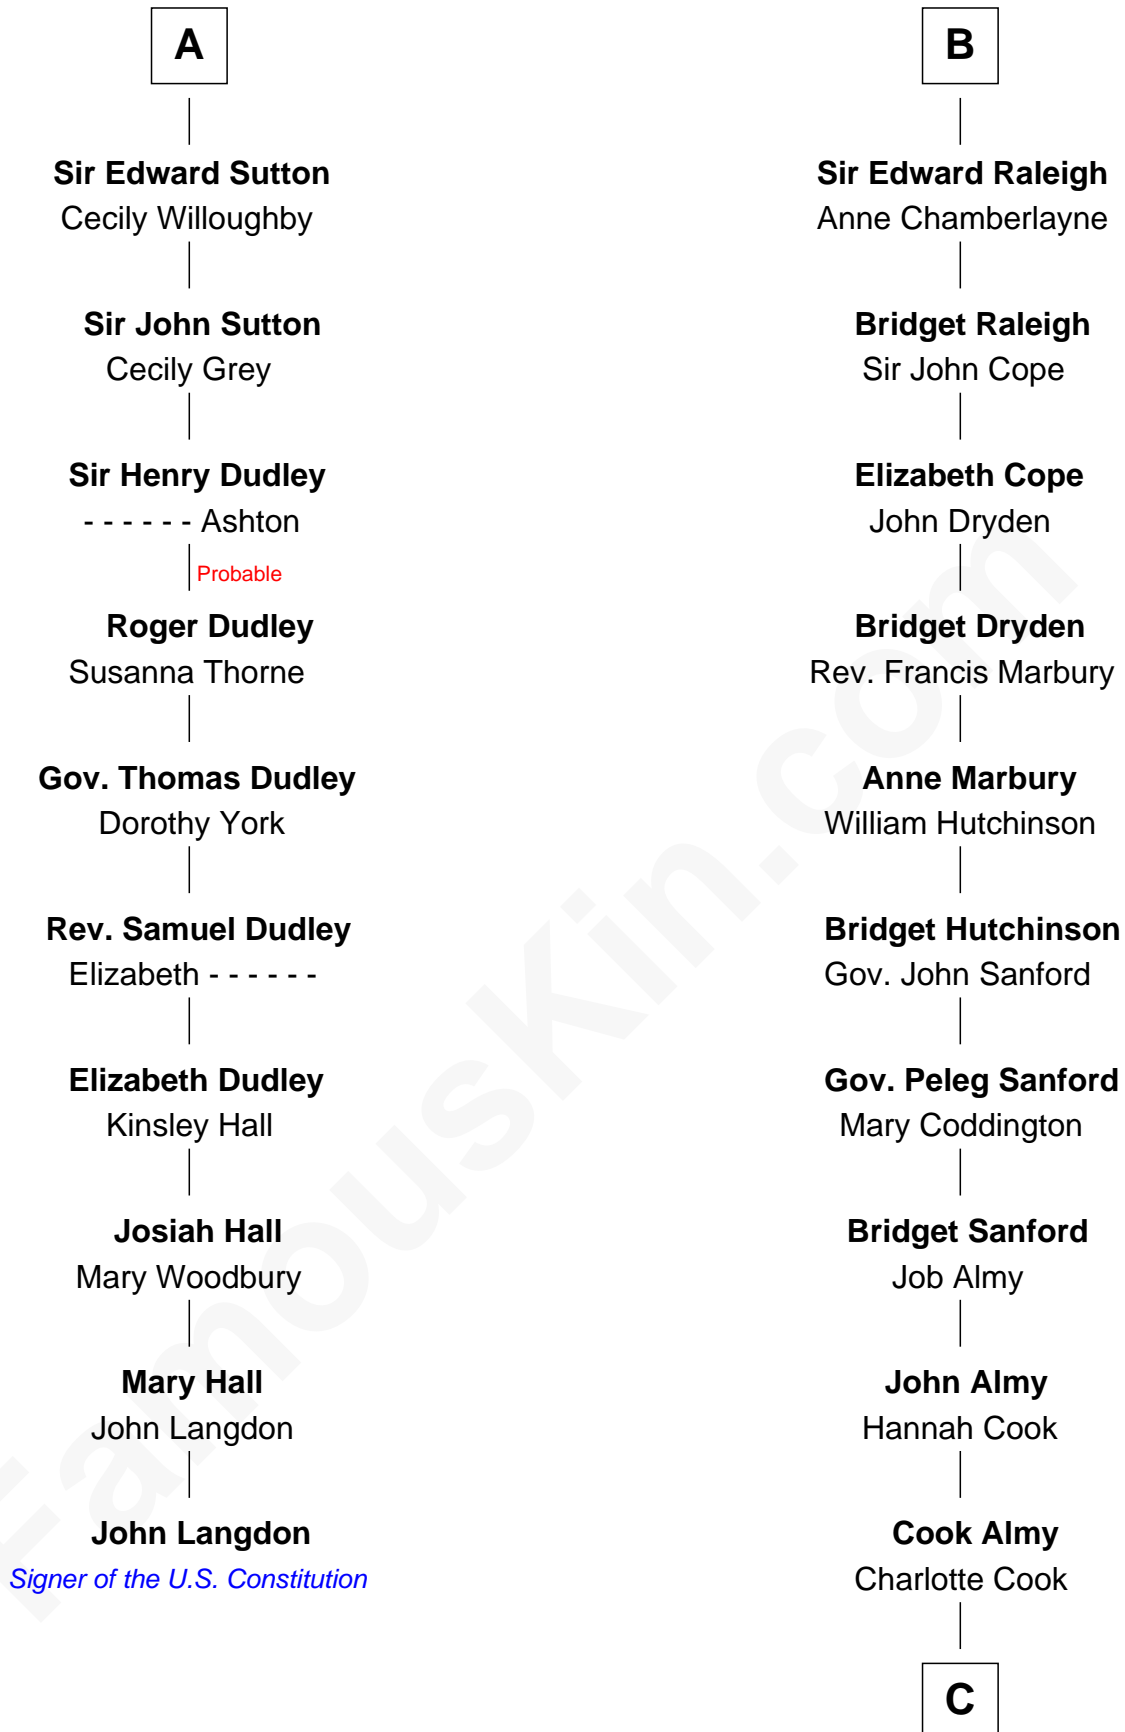

# FamousKin.com Relationship Chart of

**John Langdon**

*Signer of the U.S. Constitution*

16th cousin 5 times removed of

**Marilyn Monroe**

*Actress, Model, and Singer*

**Sir Hugh le Despencer**

Isabella de Beauchamp

Eleanor de Clare

**Sir Edward le Despencer**

Anne de Ferrers

**Edward Despencer**

Elizabeth Burghersh

**Margaret Despencer**

Robert de Ferrers

**Phillippa Ferrers**

Sir Thomas Greene

**Elizabeth Greene**

William Raleigh

**Sir Edward Raleigh**

Margaret Verney

**B**

**C**

Samuel Elam Almy

Susan Bateman

Susan Bateman Almy

Charles Adams Gifford

Frederick Almy Gifford

Elizabeth Easton Tennant

Charles Stanley Gifford

Gladys Pearl Monroe

**Marilyn Monroe**