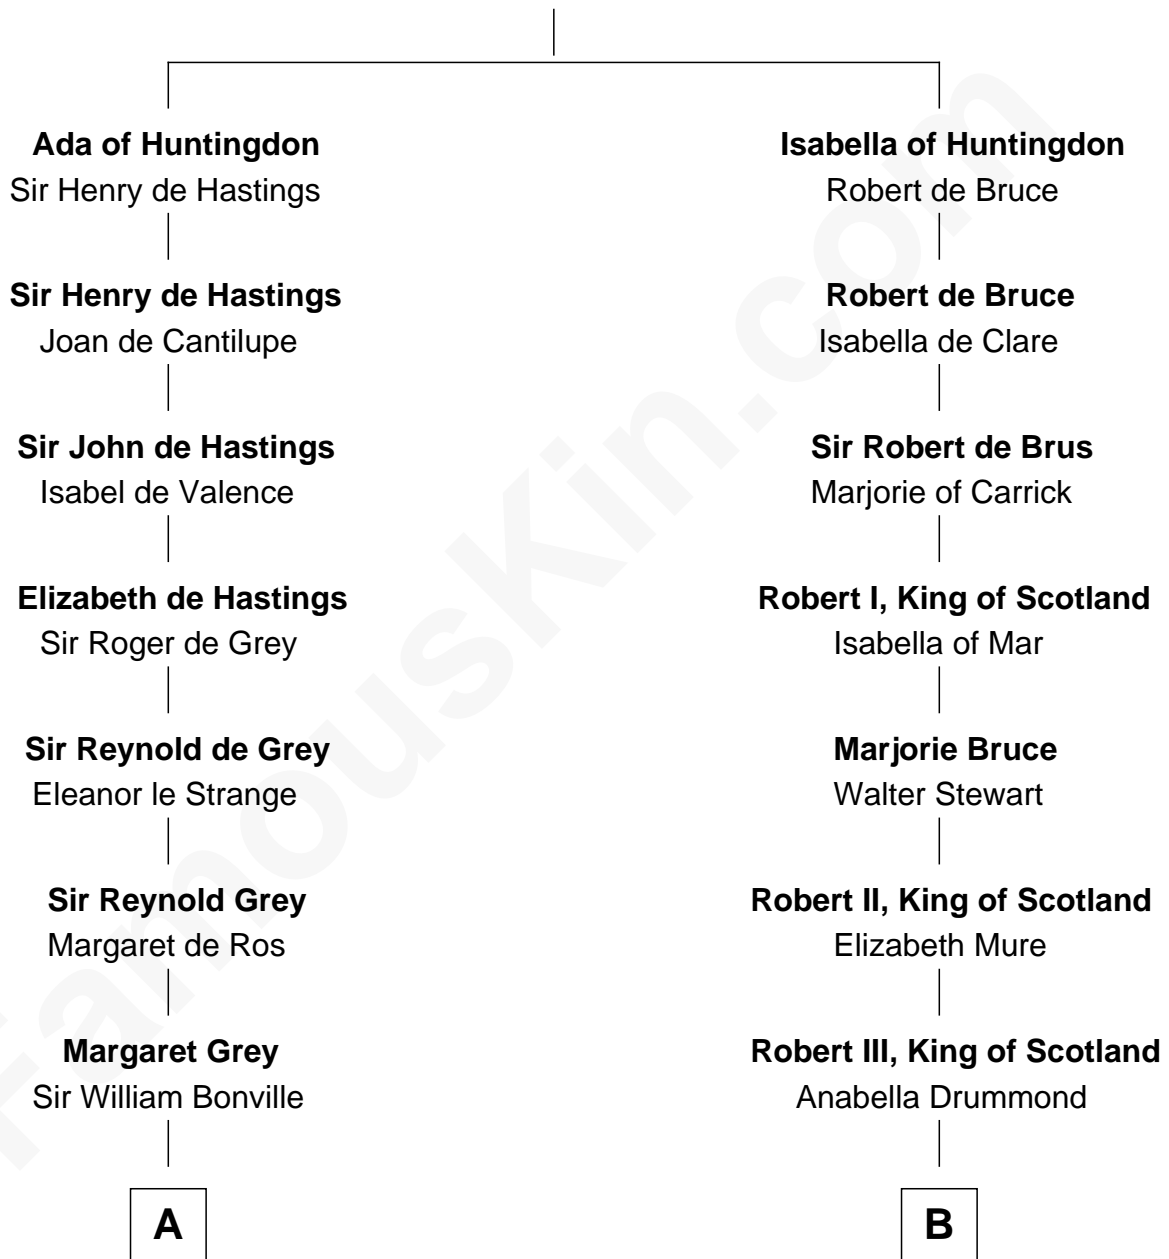

FamousKin.com Relationship Chart of

John Langdon

Signer of the U.S. Constitution

18th cousin 3 times removed of

Noel Coward

Playwright, Actor, and Songwriter

David of Huntingdon

Maud of Chester

C

Mary Hall
John Langdon

John Langdon
Signer of the U.S. Constitution

D

John Veitch
Barbara Ainslie

Henry Veitch
Margaret Harrison

Henry Gordon Veitch
Mary Kathleen Synch

Violet Agnes Veitch
Arthur Sabin Coward