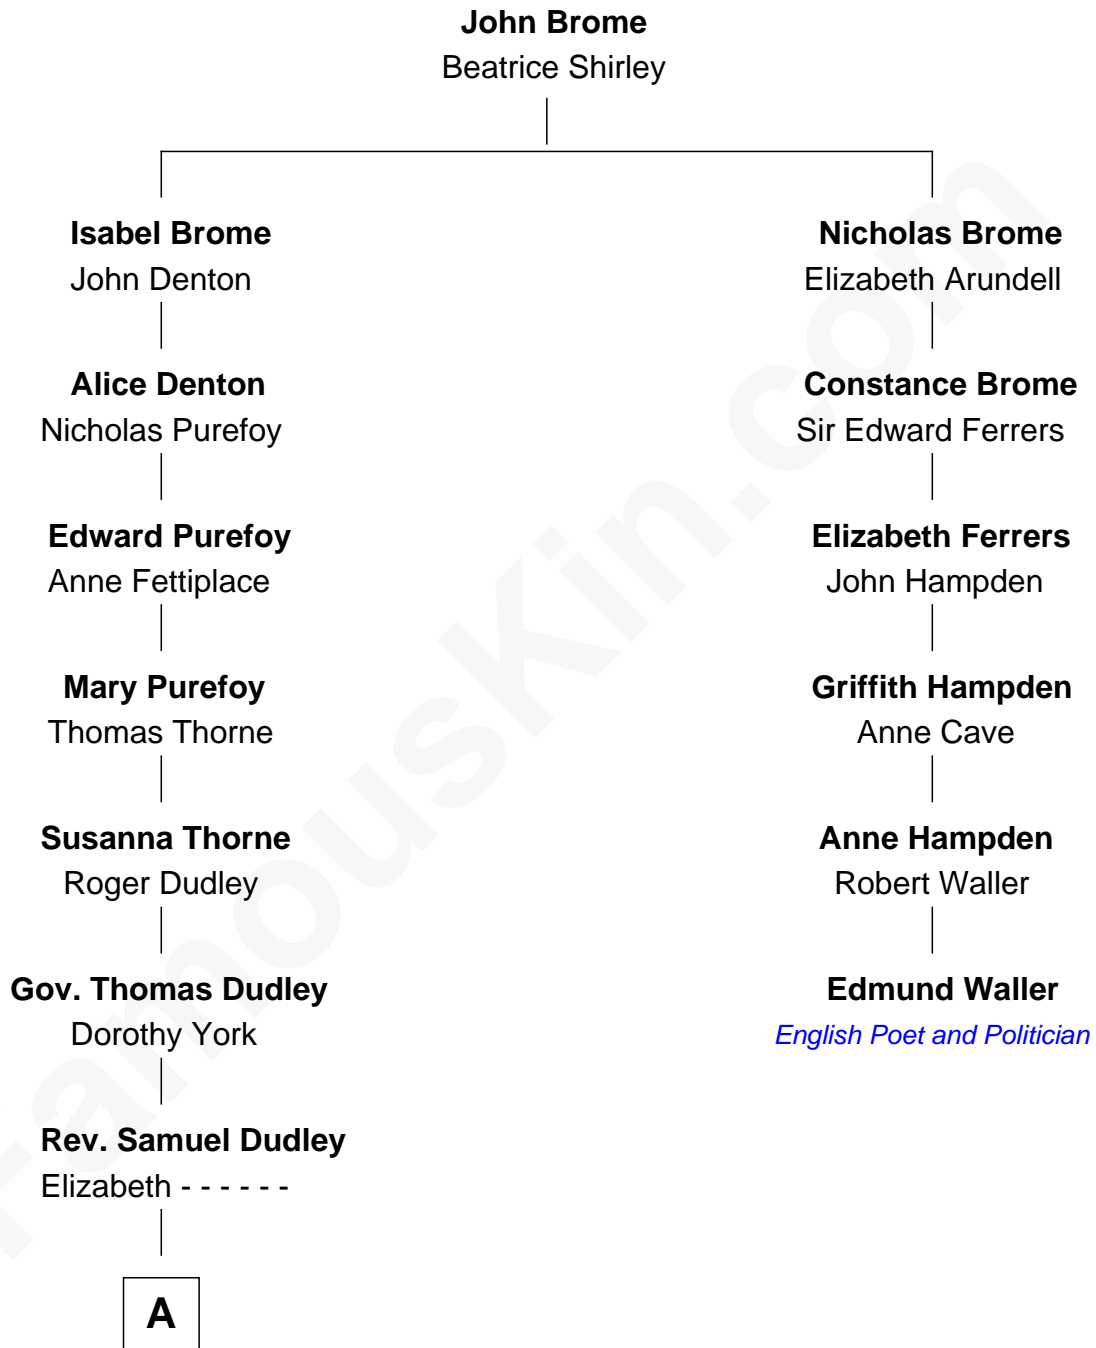

# FamousKin.com Relationship Chart of

**John Langdon**

*Signer of the U.S. Constitution*

5th cousin 5 times removed of

**Edmund Waller**

*English Poet and Politician*

**A**

—  
**Elizabeth Dudley**

Kinsley Hall

—  
**Josiah Hall**

Mary Woodbury

—  
**Mary Hall**

John Langdon

—  
**John Langdon**

*Signer of the U.S. Constitution*