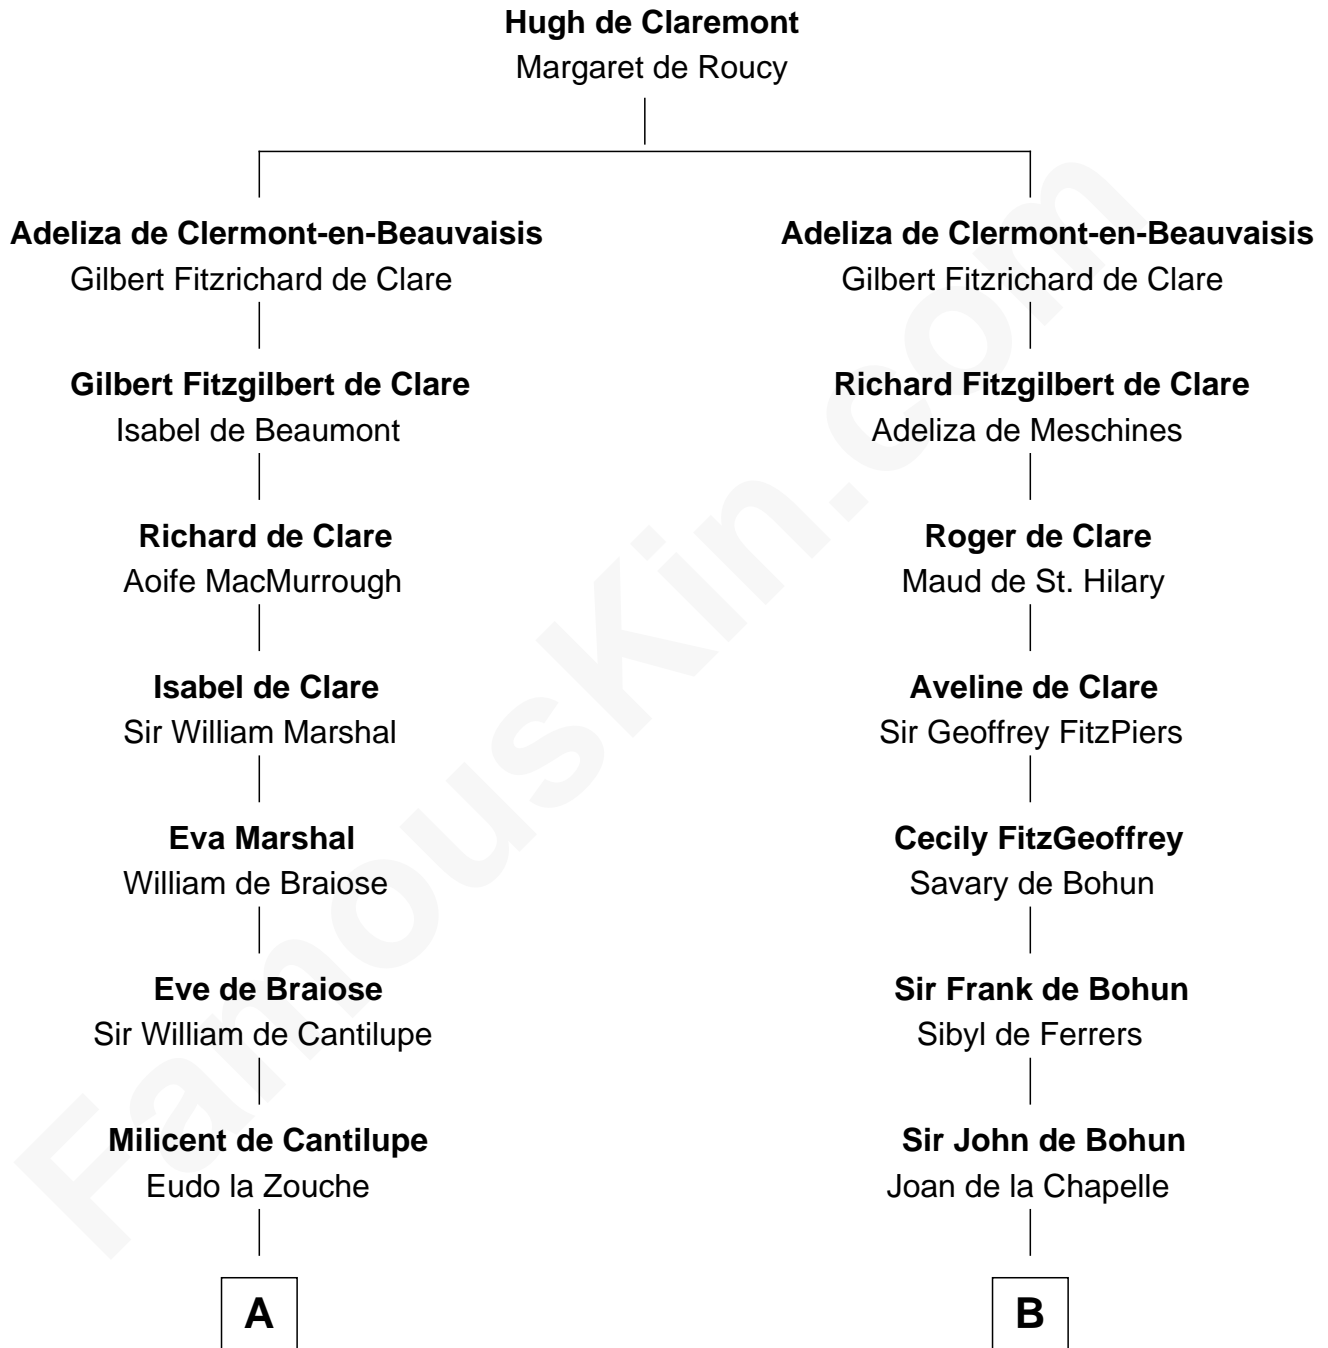

FamousKin.com Relationship Chart of

John Langdon

Signer of the U.S. Constitution

17th cousin 4 times removed of

Edmund Waller

English Poet and Politician

C

Rev. Samuel Dudley