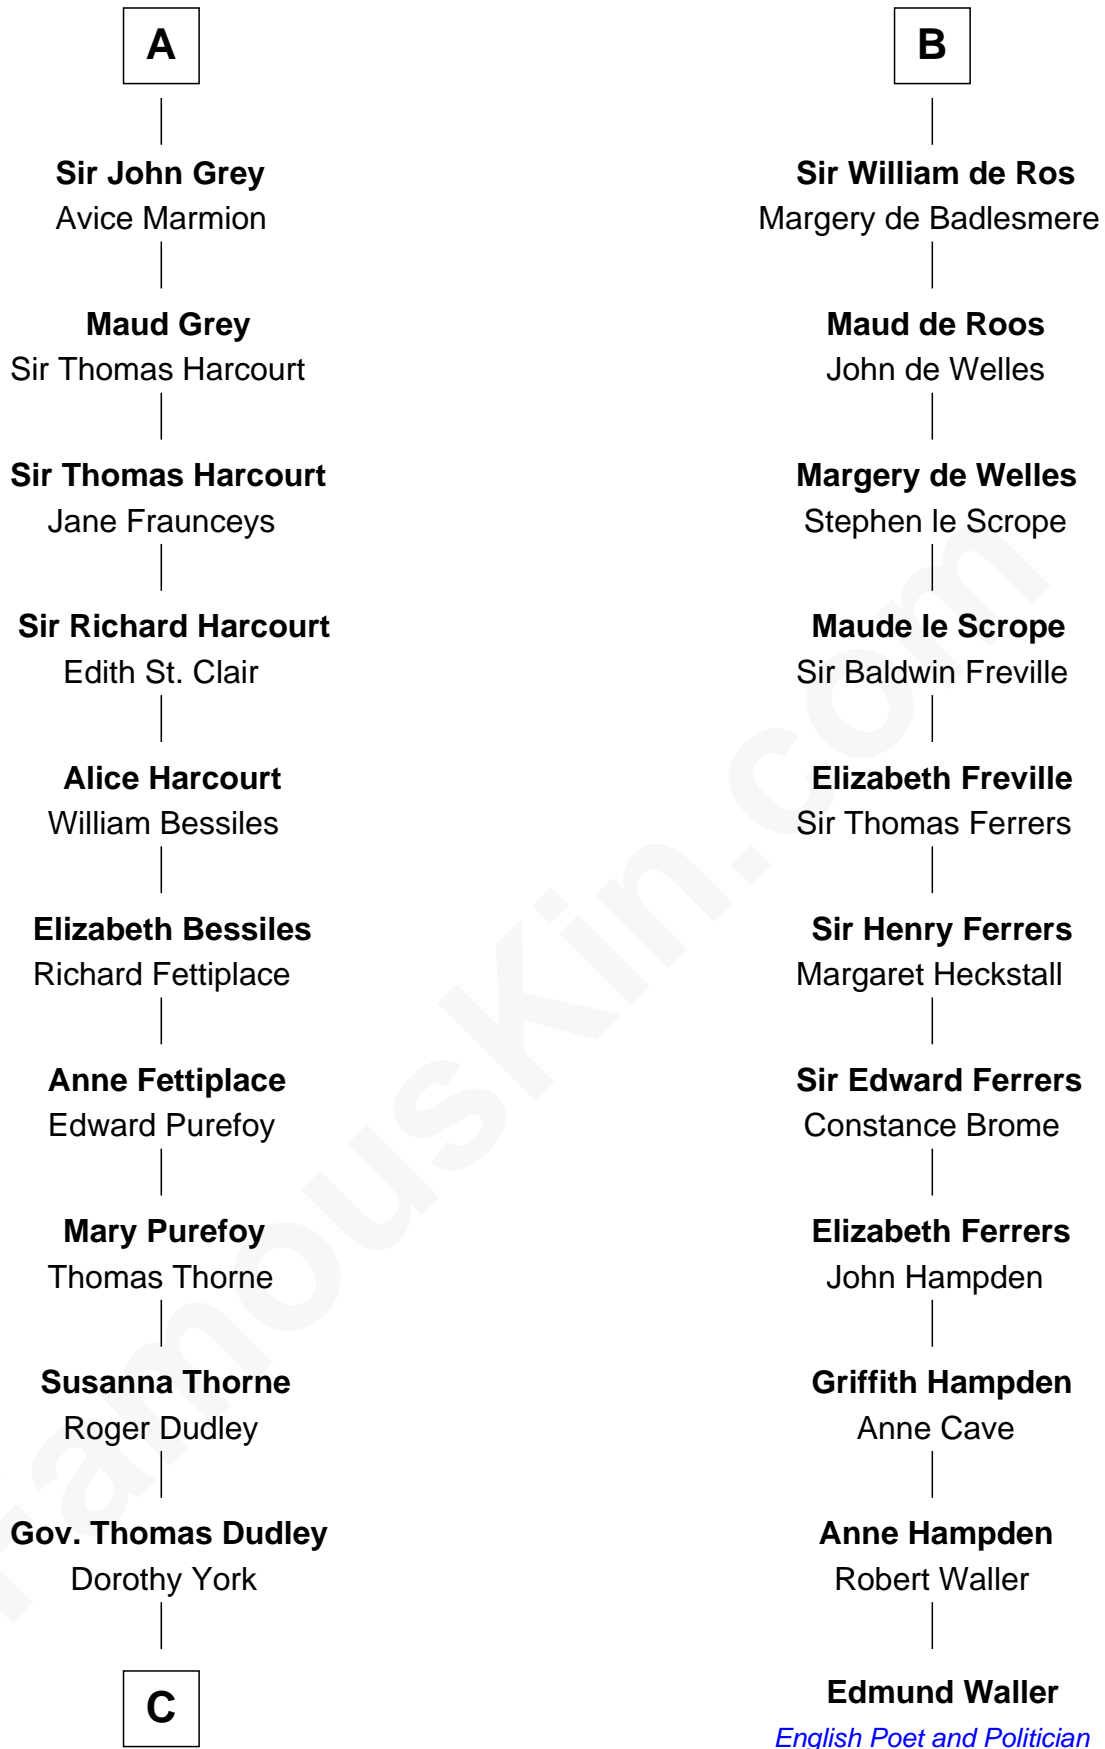

FamousKin.com Relationship Chart of

John Langdon

Signer of the U.S. Constitution

17th cousin 4 times removed of

Edmund Waller

English Poet and Politician

Sir Walter Giffard

Agnes Flaitel