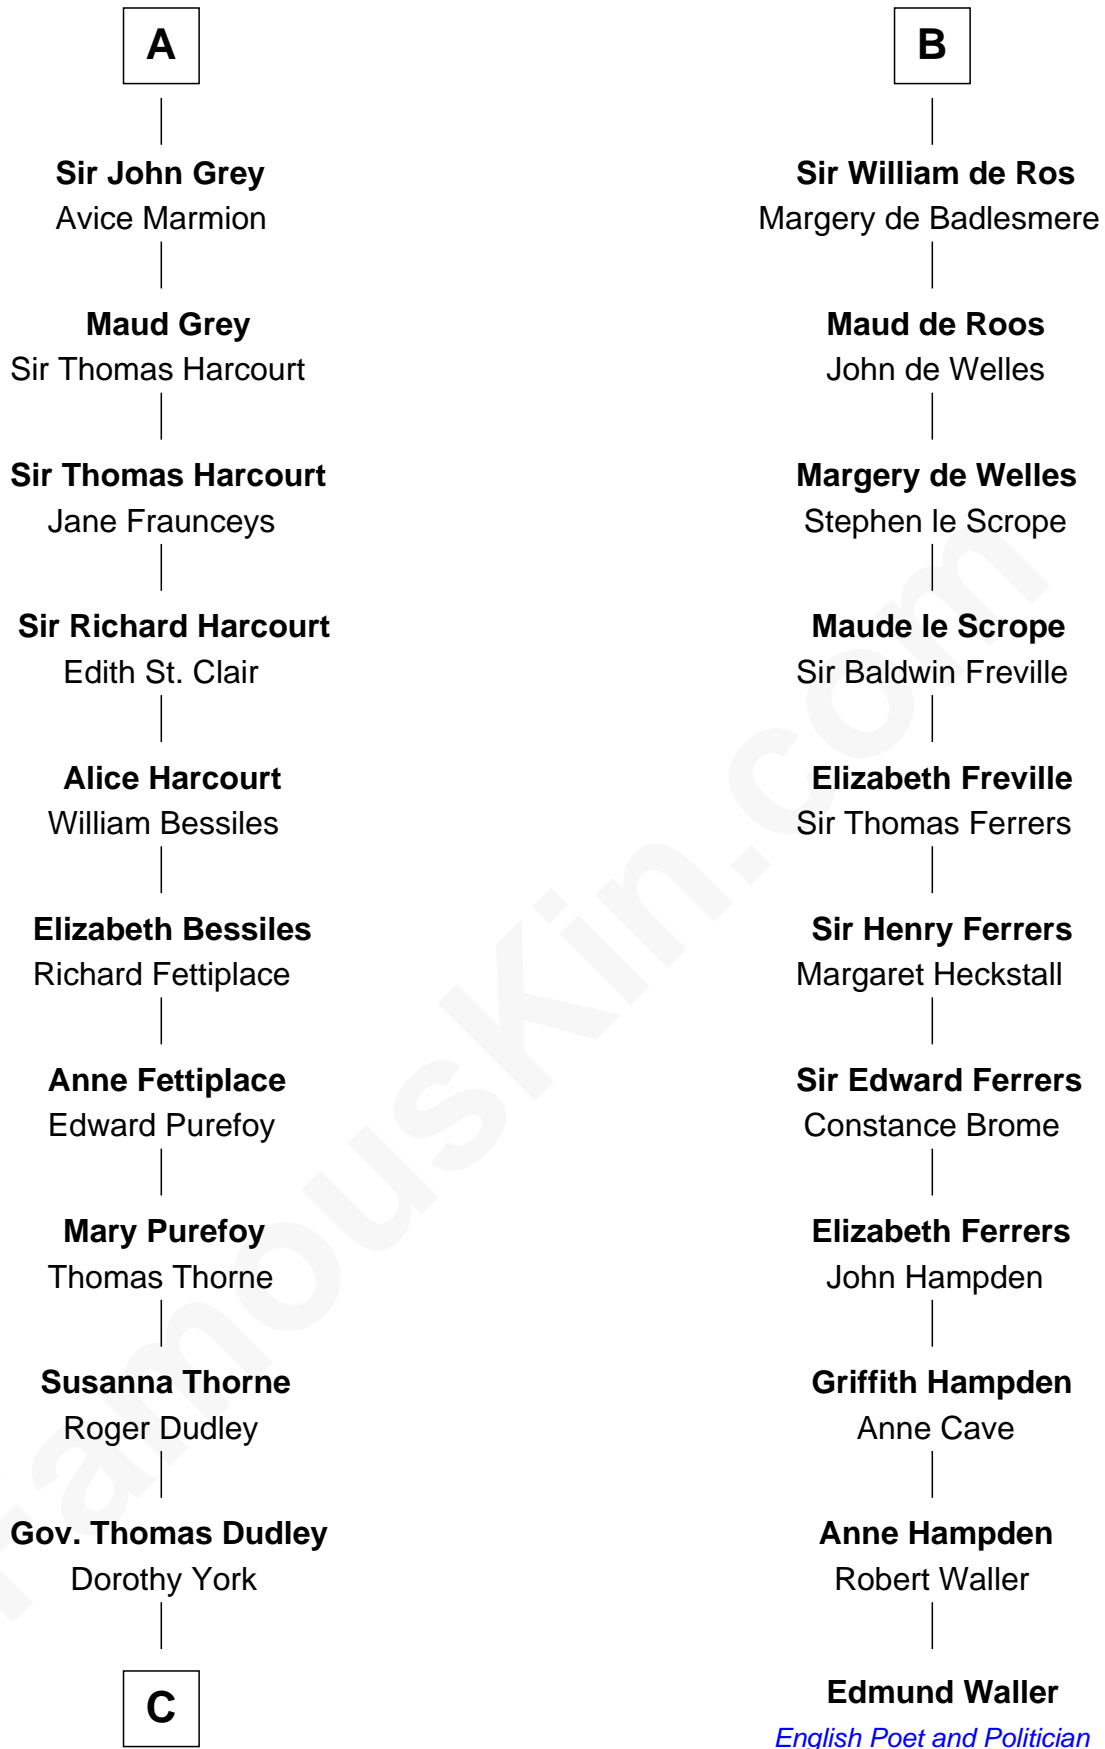

# FamousKin.com Relationship Chart of

**John Langdon**

*Signer of the U.S. Constitution*

17th cousin 4 times removed of

**Edmund Waller**

*English Poet and Politician*

**Gilbert Crispin**

**C**