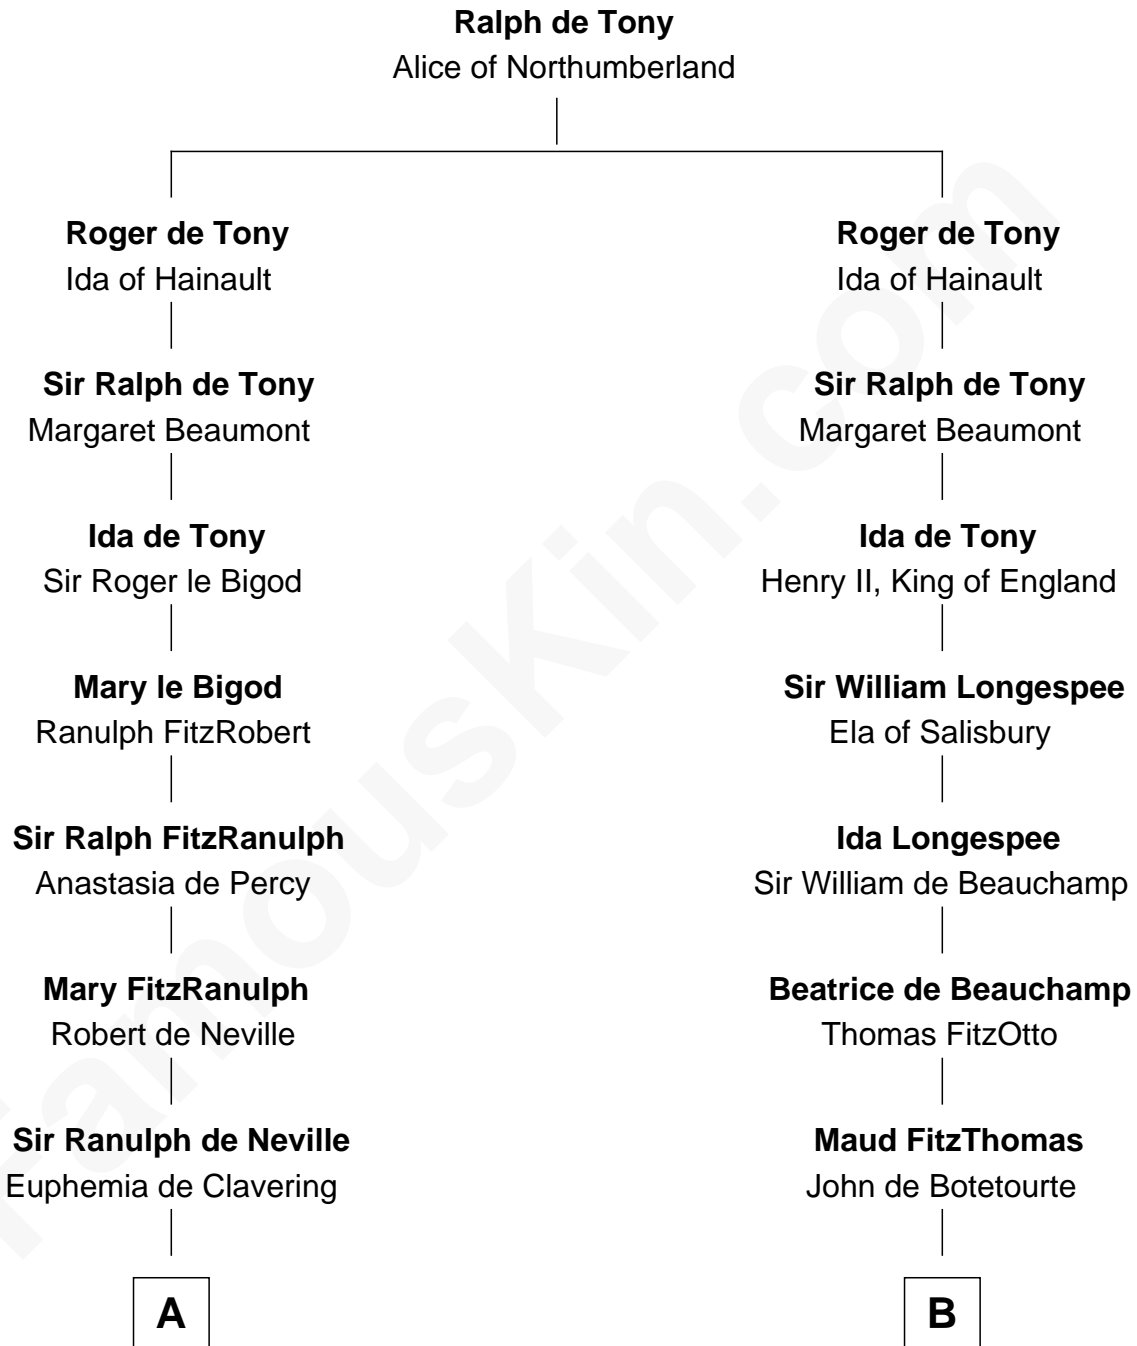

# FamousKin.com Relationship Chart of

**John Langdon**

*Signer of the U.S. Constitution*

17th cousin 4 times removed of

**Edmund Waller**

*English Poet and Politician*

**C**

Rev. Samuel Dudley

Elizabeth - - - - -

Elizabeth Dudley

Kinsley Hall

Josiah Hall

Mary Woodbury

Mary Hall

John Langdon

John Langdon

*Signer of the U.S. Constitution*

FamousKin.com