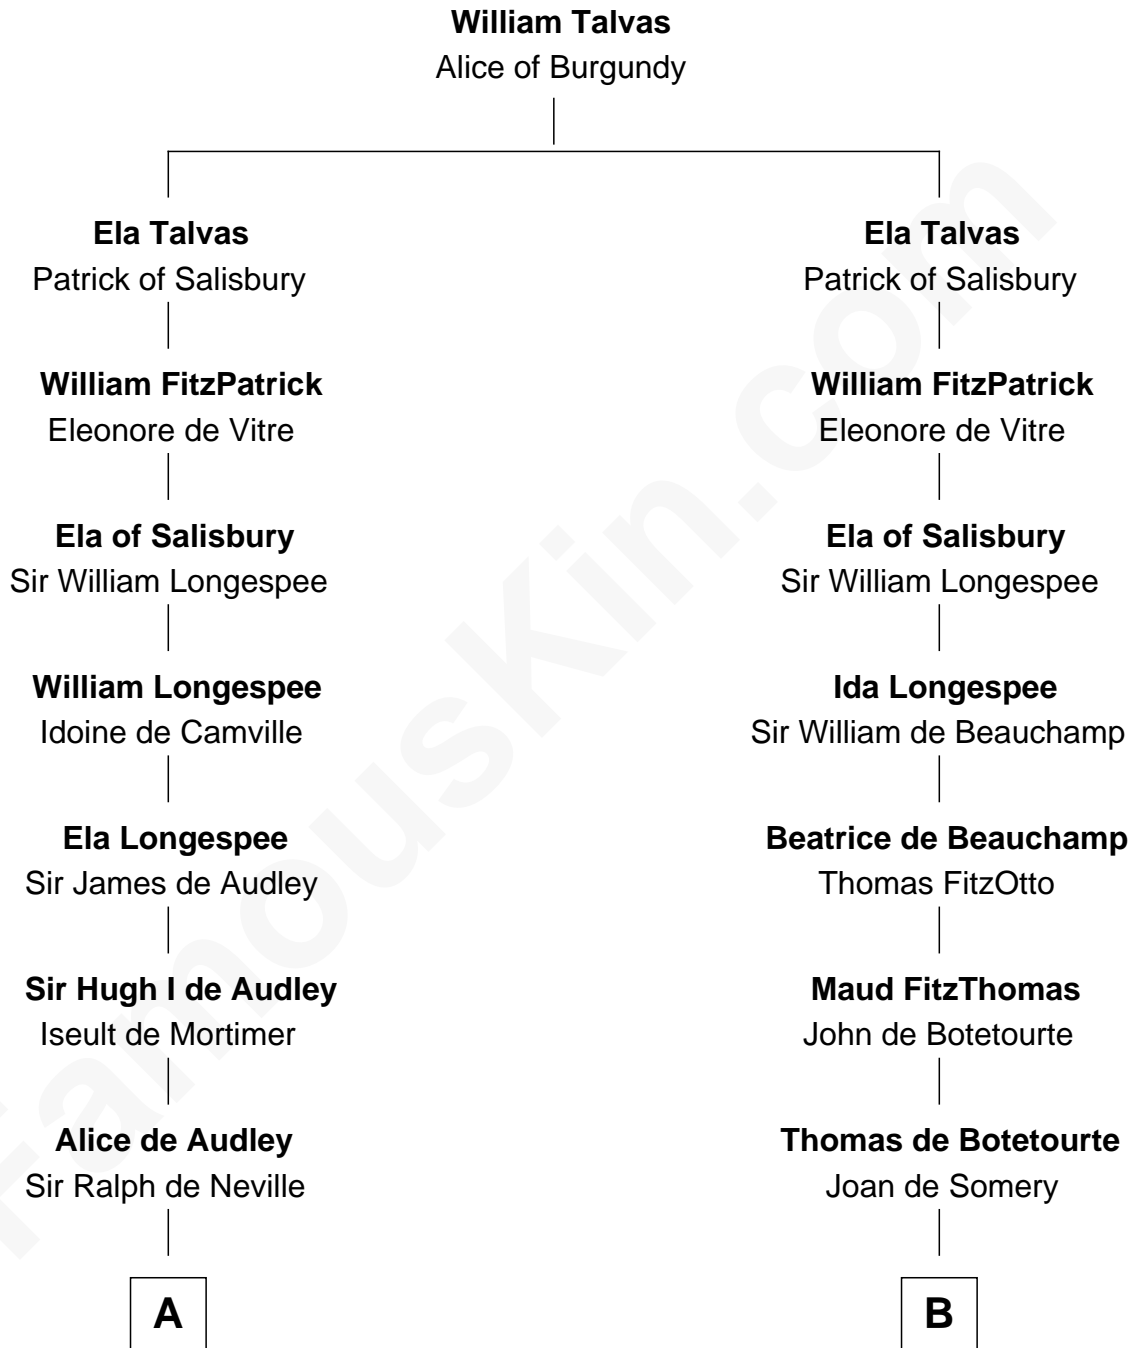

# FamousKin.com Relationship Chart of

**John Langdon**

*Signer of the U.S. Constitution*

16th cousin 4 times removed of

**Edmund Waller**

*English Poet and Politician*

**C**

—  
**Elizabeth Dudley**

Kinsley Hall

—  
**Josiah Hall**

Mary Woodbury

—  
**Mary Hall**

John Langdon

—  
**John Langdon**

*Signer of the U.S. Constitution*

FamousKin.com