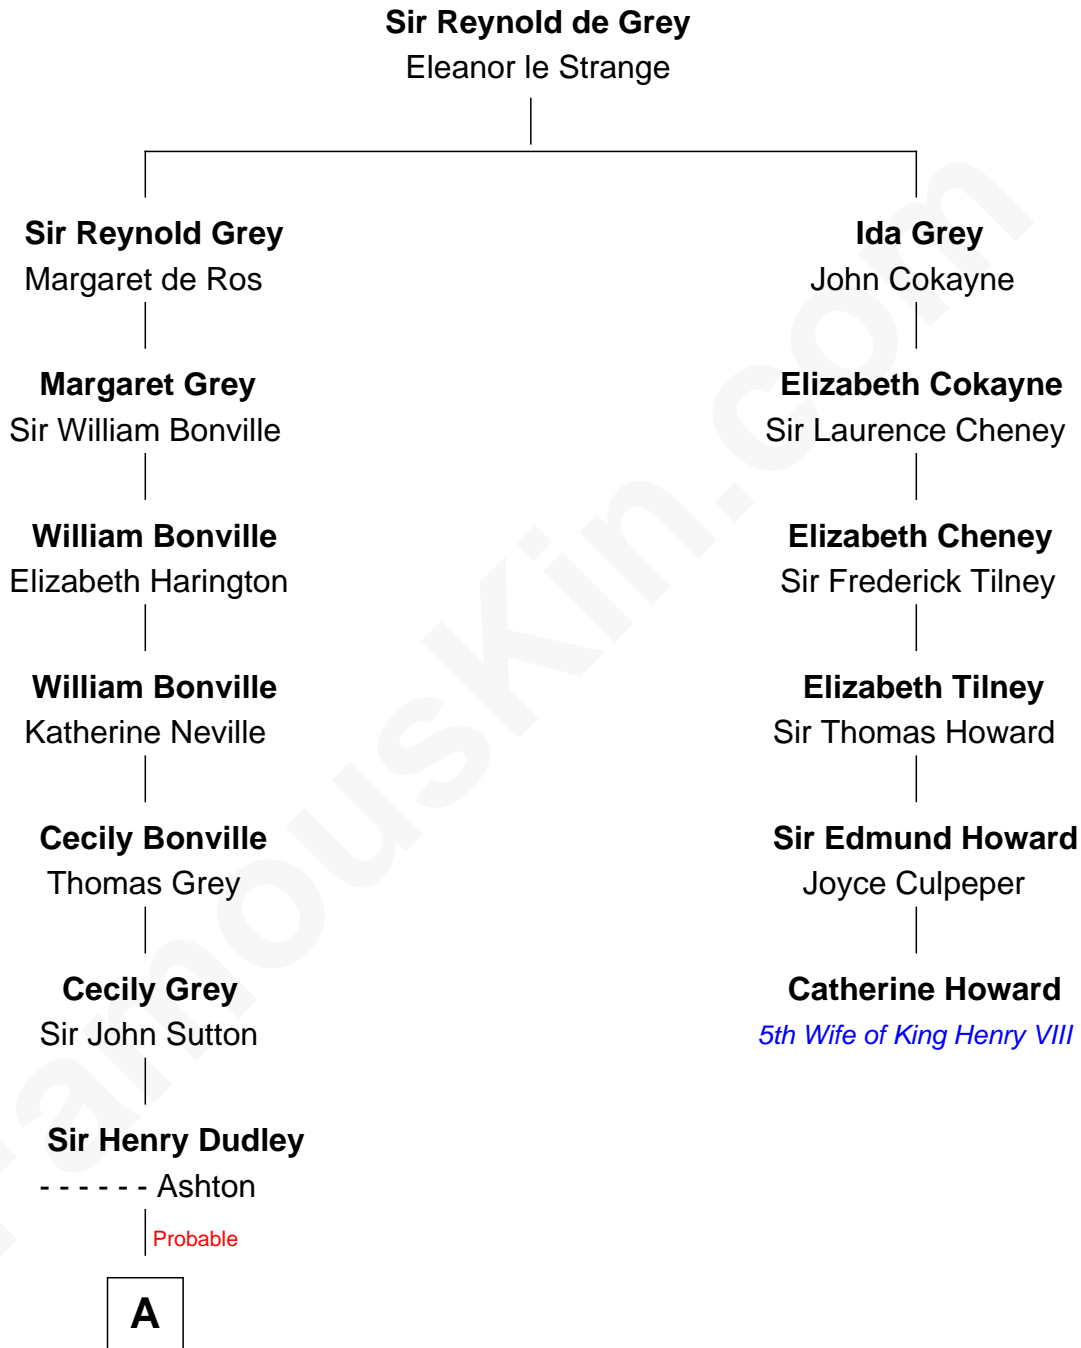

FamousKin.com

Relationship Chart of

John Langdon

Signer of the U.S. Constitution

5th cousin 8 times removed of

Catherine Howard

5th Wife of King Henry VIII

A

—
Roger Dudley
Susanna Thorne

—
Gov. Thomas Dudley
Dorothy York

—
Rev. Samuel Dudley
Elizabeth - - - - -

—
Elizabeth Dudley
Kinsley Hall

—
Josiah Hall
Mary Woodbury

—
Mary Hall
John Langdon

—
John Langdon
Signer of the U.S. Constitution