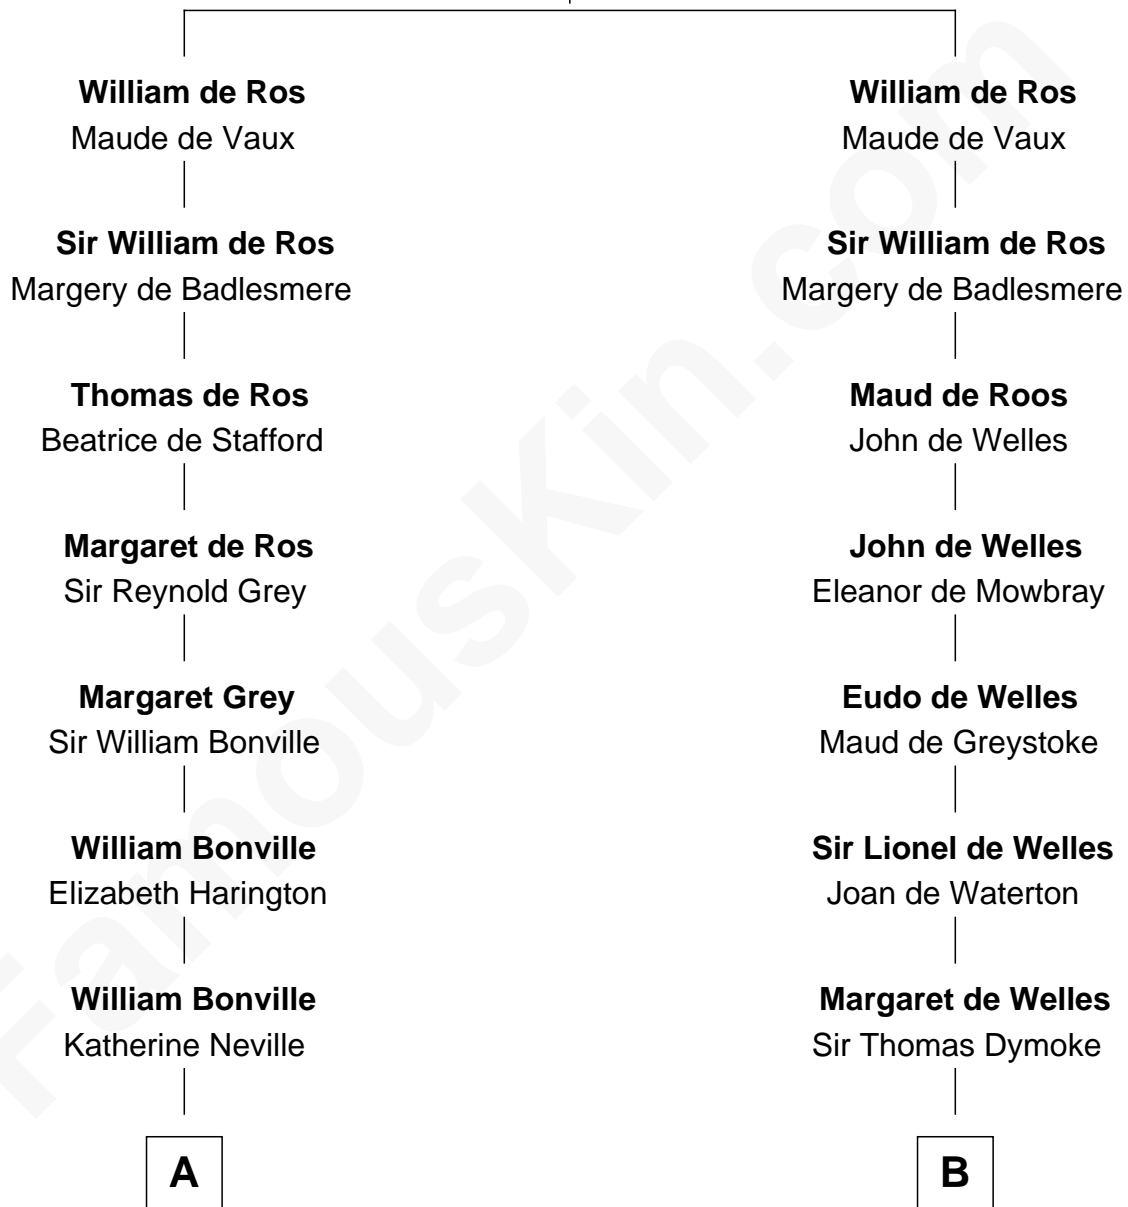

FamousKin.com Relationship Chart of

John Langdon

Signer of the U.S. Constitution

16th cousin 2 times removed of

Ralph Waldo Emerson

American Poet

Sir Robert de Ros

Isabel de Aubeney