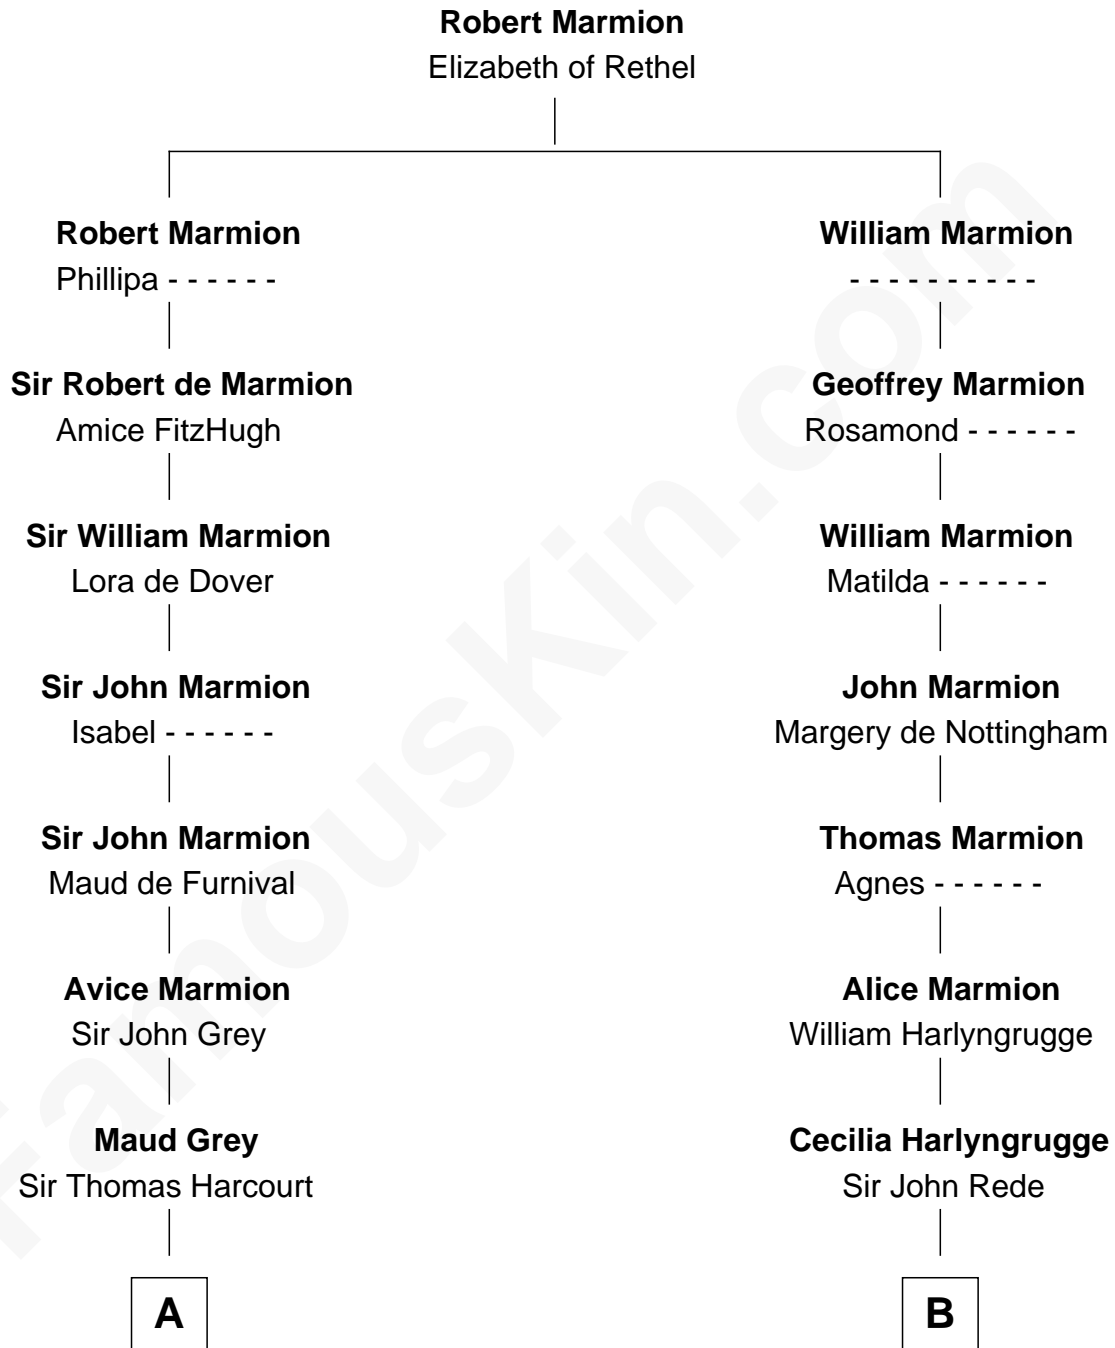

FamousKin.com Relationship Chart of

John Langdon

Signer of the U.S. Constitution

19th cousin 2 times removed of

Ralph Waldo Emerson

American Poet

C

Josiah Hall

Mary Woodbury

Mary Hall

John Langdon

John Langdon

Signer of the U.S. Constitution

D

Rev. Samuel Moody

Hannah Sewall