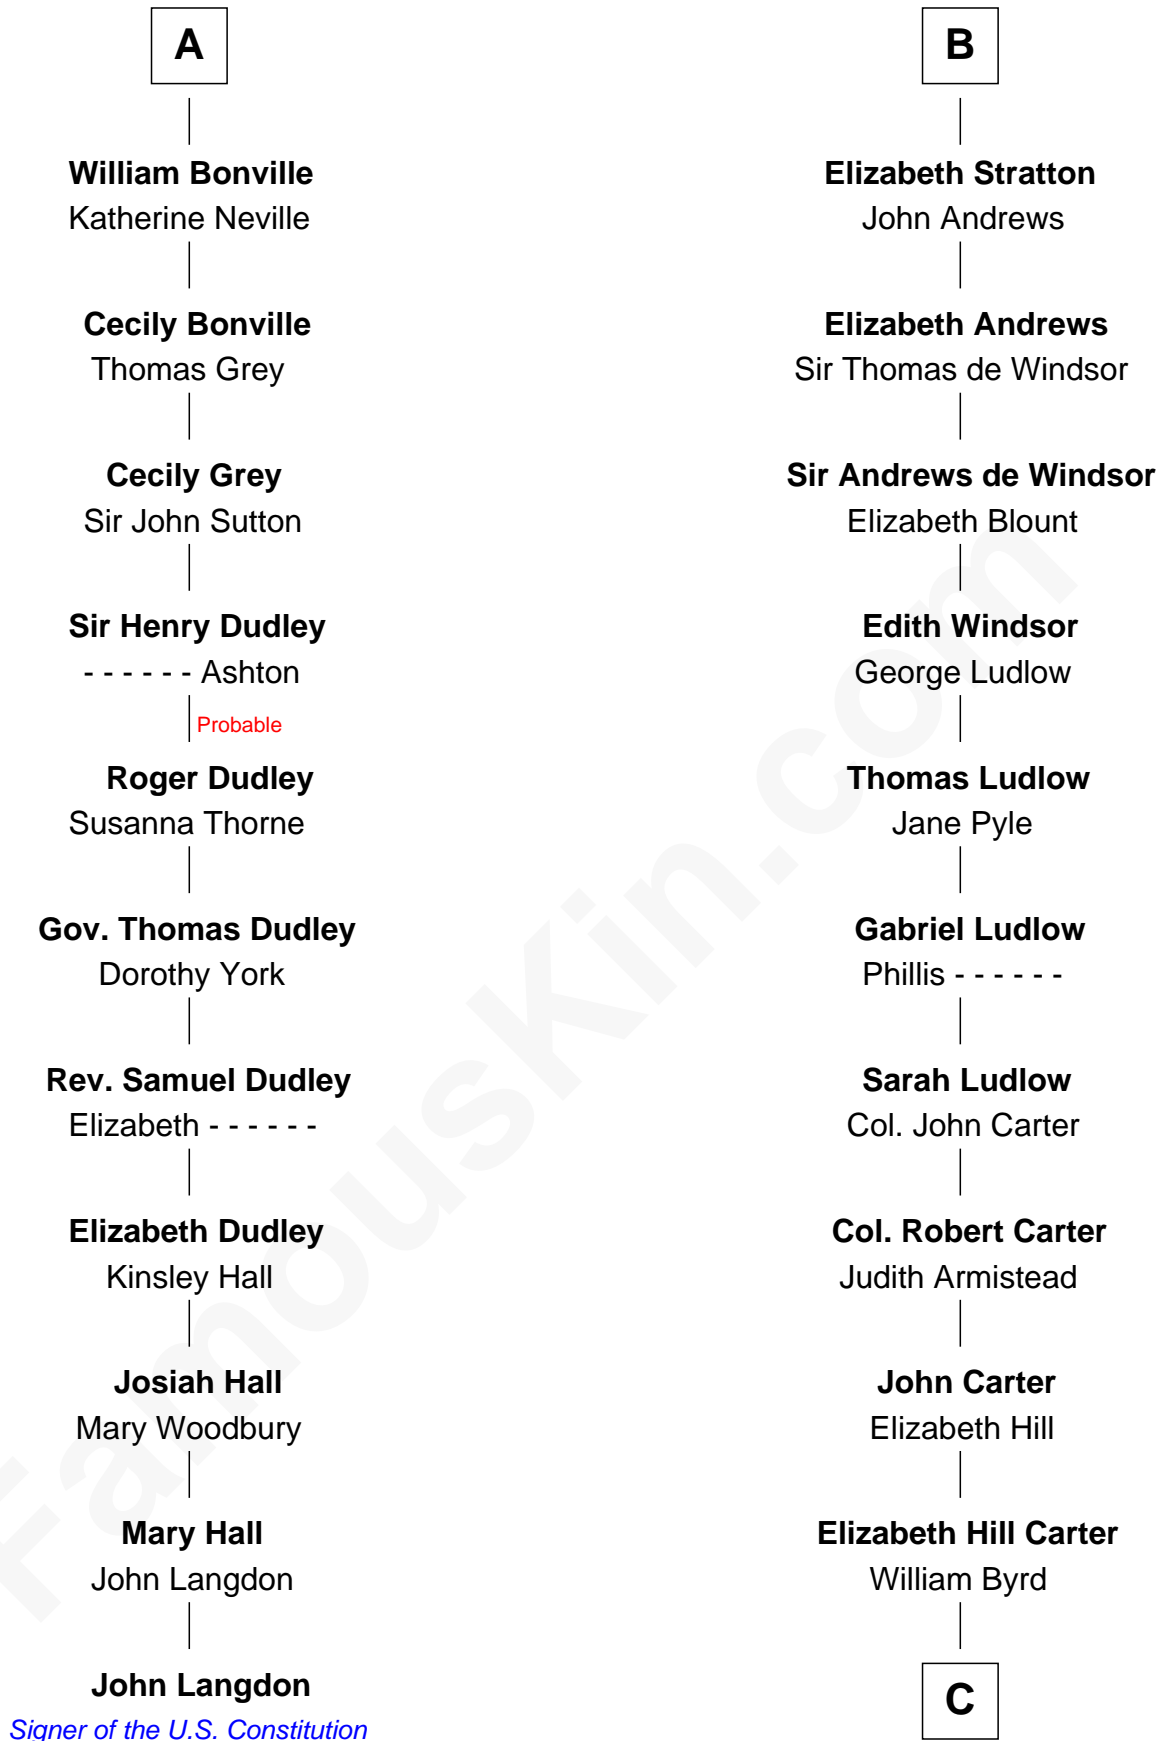

FamousKin.com

Relationship Chart of

John Langdon

Signer of the U.S. Constitution

17th cousin 4 times removed of

Admiral Richard Byrd

Polar Explorer

Sir Humphrey de Bohun
Maud of Eu

C

Thomas Taylor Byrd

Mary Armistead

Richard Evelyn Byrd

Anne Harrison

Col. William Byrd

Jane Meriwether Rivers

Richard Evelyn Byrd

Eleanor Bolling Flood

Admiral Richard Byrd

Polar Explorer