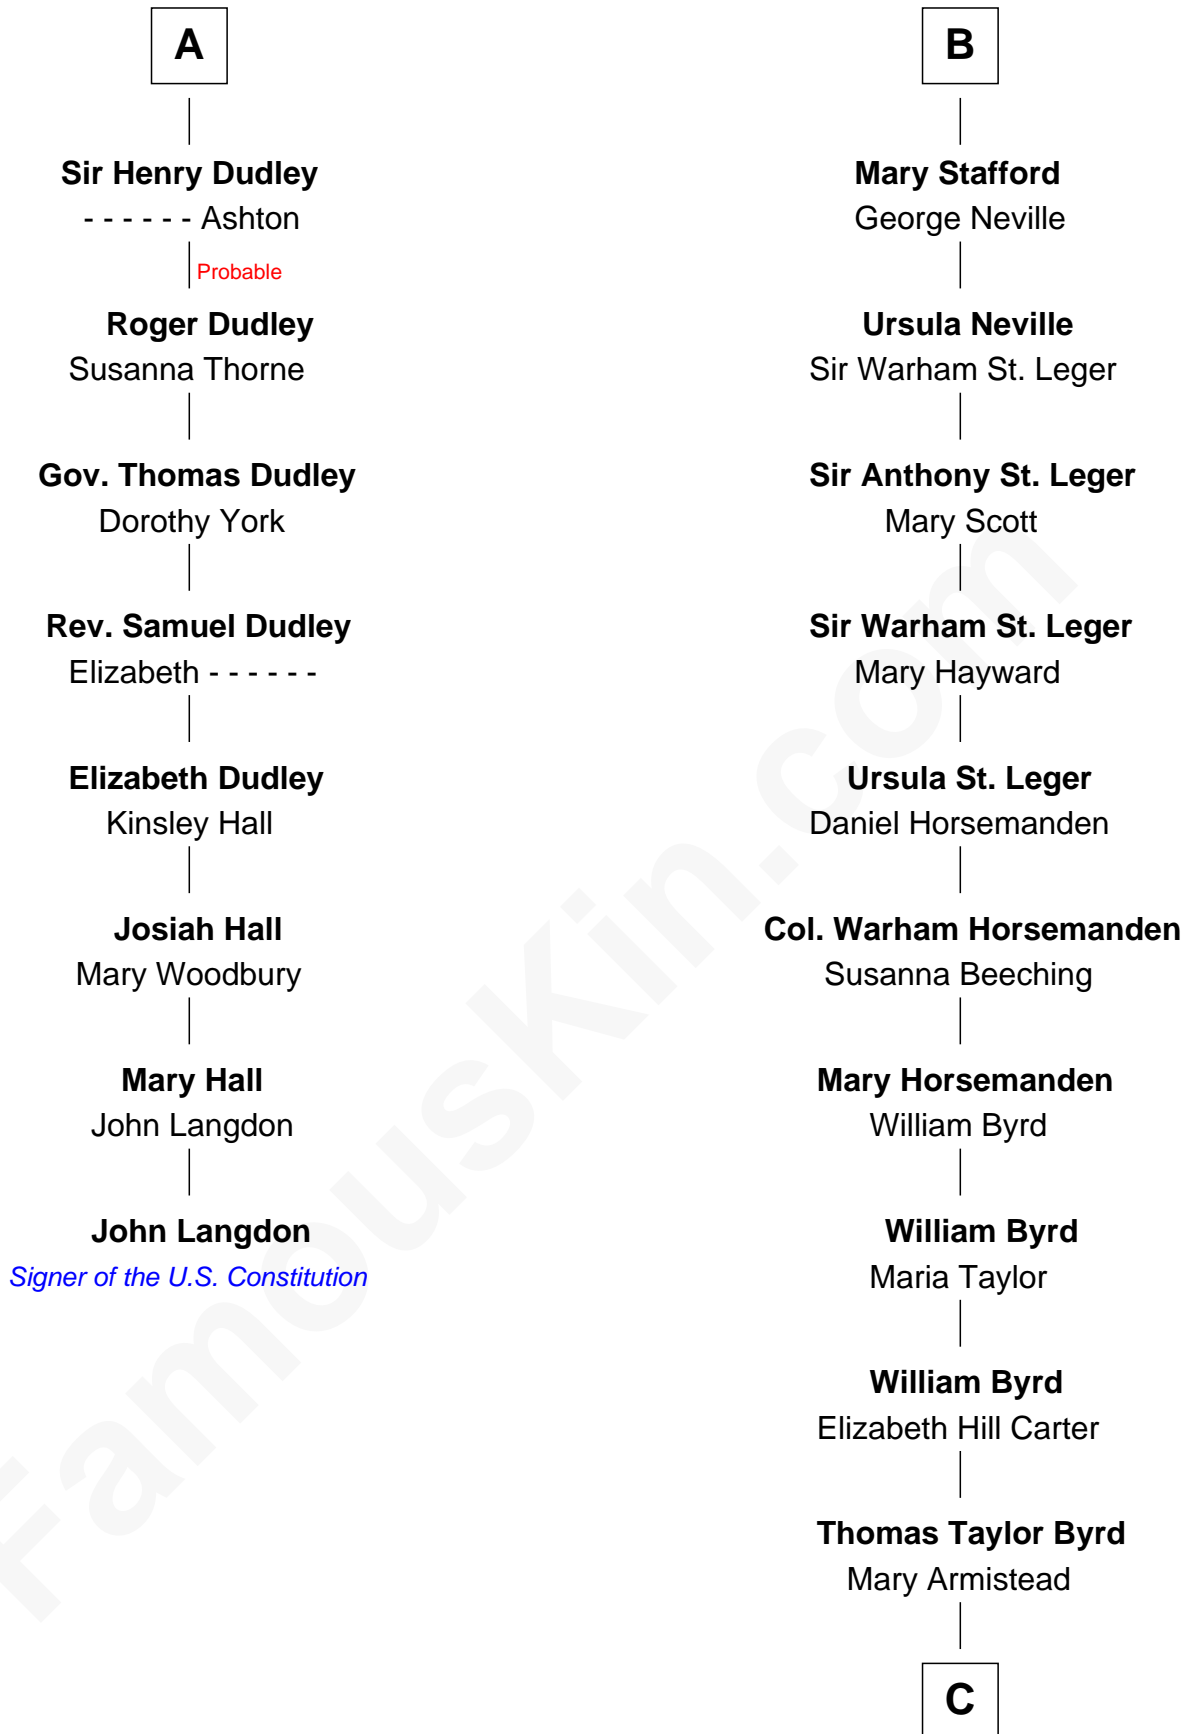

FamousKin.com Relationship Chart of

John Langdon

Signer of the U.S. Constitution

14th cousin 6 times removed of

Admiral Richard Byrd

Polar Explorer

Henry Plantagenet
Maud de Chaworth

Eleanor Plantagenet
Richard Fitzalan

Alice Fitzalan
Sir Thomas de Holand

Eleanor Holand
Edward Cherleton

Joyce Cherleton
Sir John Tiptoft

Joyce Tiptoft
Sir Edmund Sutton

Sir Edward Sutton
Cecily Willoughby

Sir John Sutton
Cecily Grey

A

Mary Plantagenet
Henry de Percy

Sir Henry Percy
Margaret de Neville

Sir Henry Percy
Elizabeth Mortimer

Sir Henry Percy
Eleanor Neville

Sir Henry Percy
Eleanor Poynings

Henry Percy
Maud Herbert

Eleanor Percy
Edward Stafford

B

C

Richard Evelyn Byrd

Anne Harrison

Col. William Byrd

Jane Meriwether Rivers

Richard Evelyn Byrd

Eleanor Bolling Flood

Admiral Richard Byrd

Polar Explorer