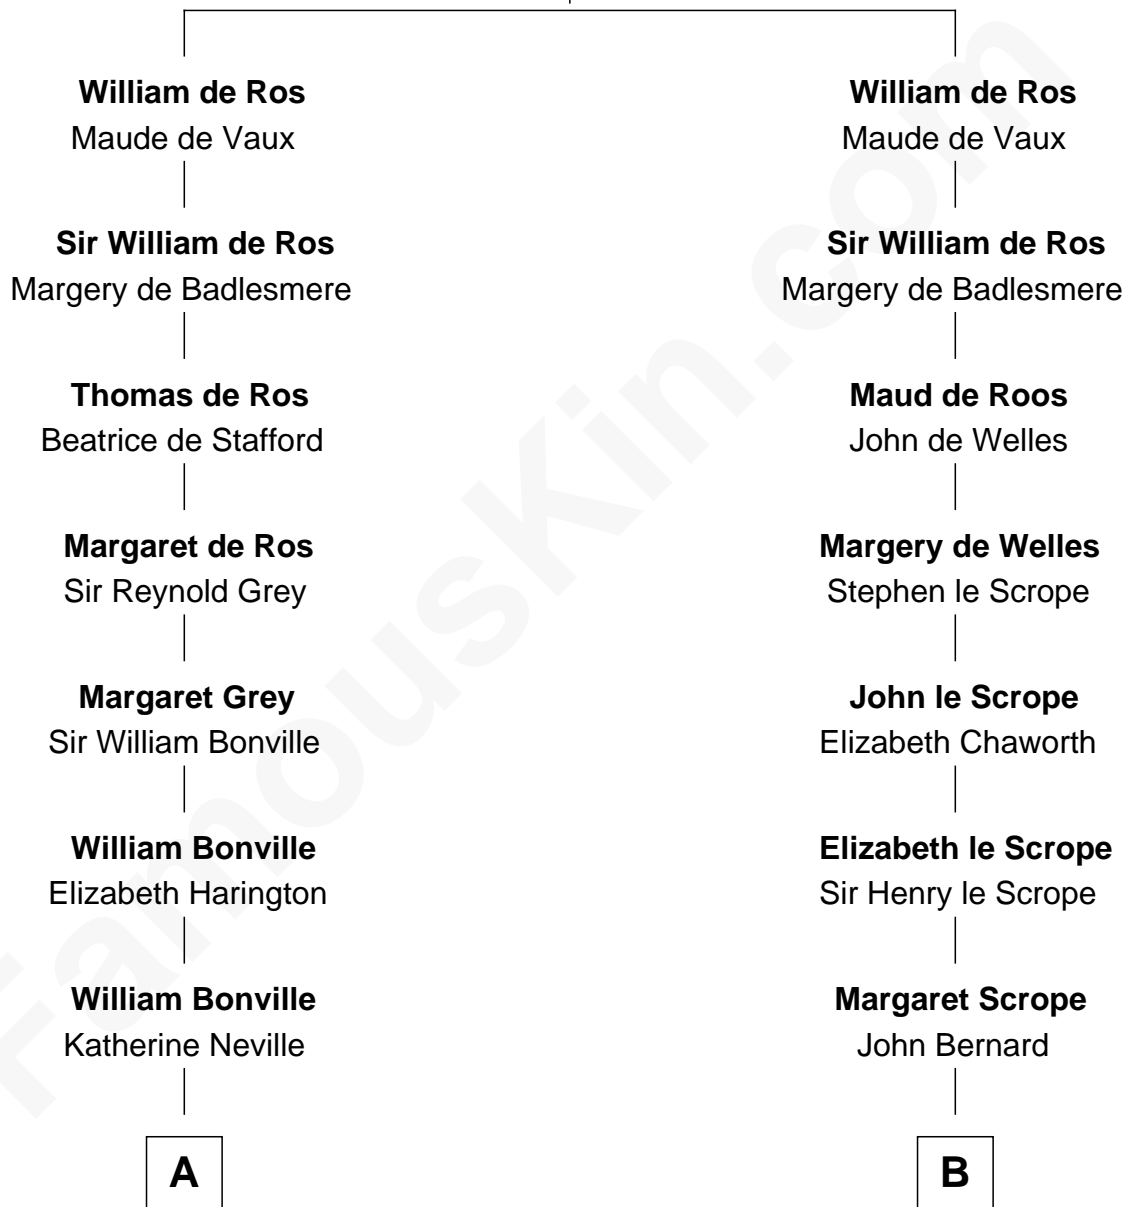

FamousKin.com Relationship Chart of

John Langdon

Signer of the U.S. Constitution

16th cousin 3 times removed of

Admiral Richard Byrd

Polar Explorer

Sir Robert de Ros

Isabel de Aubeney

C

Col. William Byrd
Jane Meriwether Rivers

Richard Evelyn Byrd
Eleanor Bolling Flood

Admiral Richard Byrd
Polar Explorer

FamousKin.com