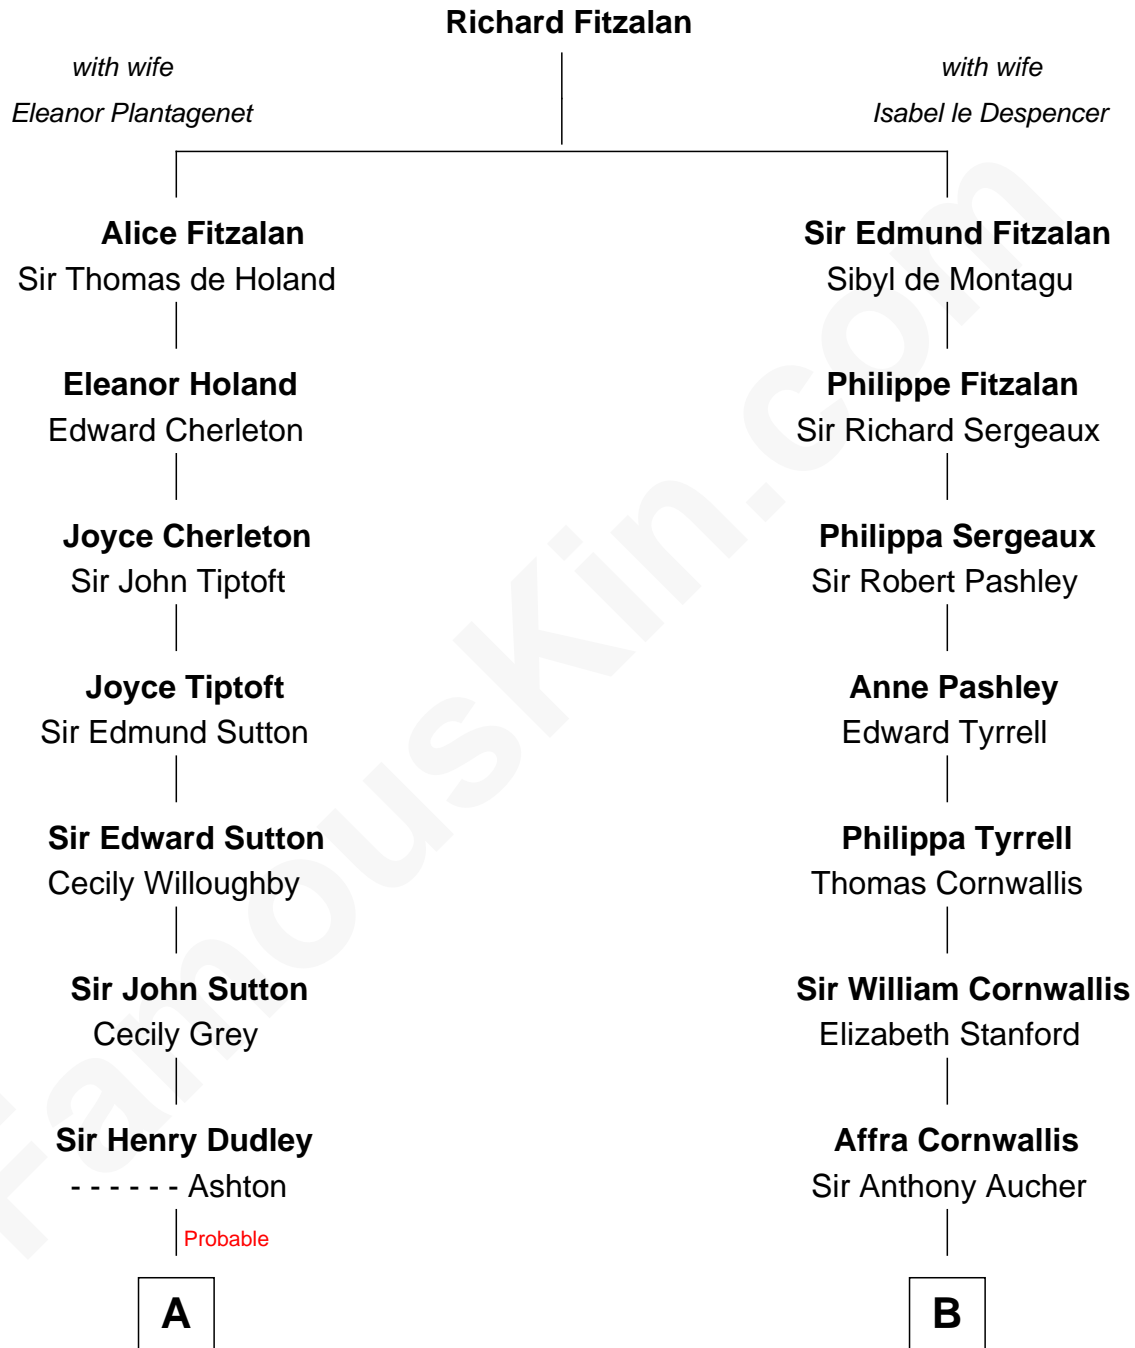

## Relationship Chart of

### John Langdon

*Signer of the U.S. Constitution*

13th cousin 8 times removed of

### Admiral Richard Byrd

*Polar Explorer*

**C**

**Eliza Bolling West**  
Dr. Joel Walker Flood

**Col. Henry De La Warr Flood**  
Mary Elizabeth Trent

**Joel Walker Flood**  
Ella Faulkner

**Eleanor Bolling Flood**  
Richard Evelyn Byrd

**Admiral Richard Byrd**  
*Polar Explorer*