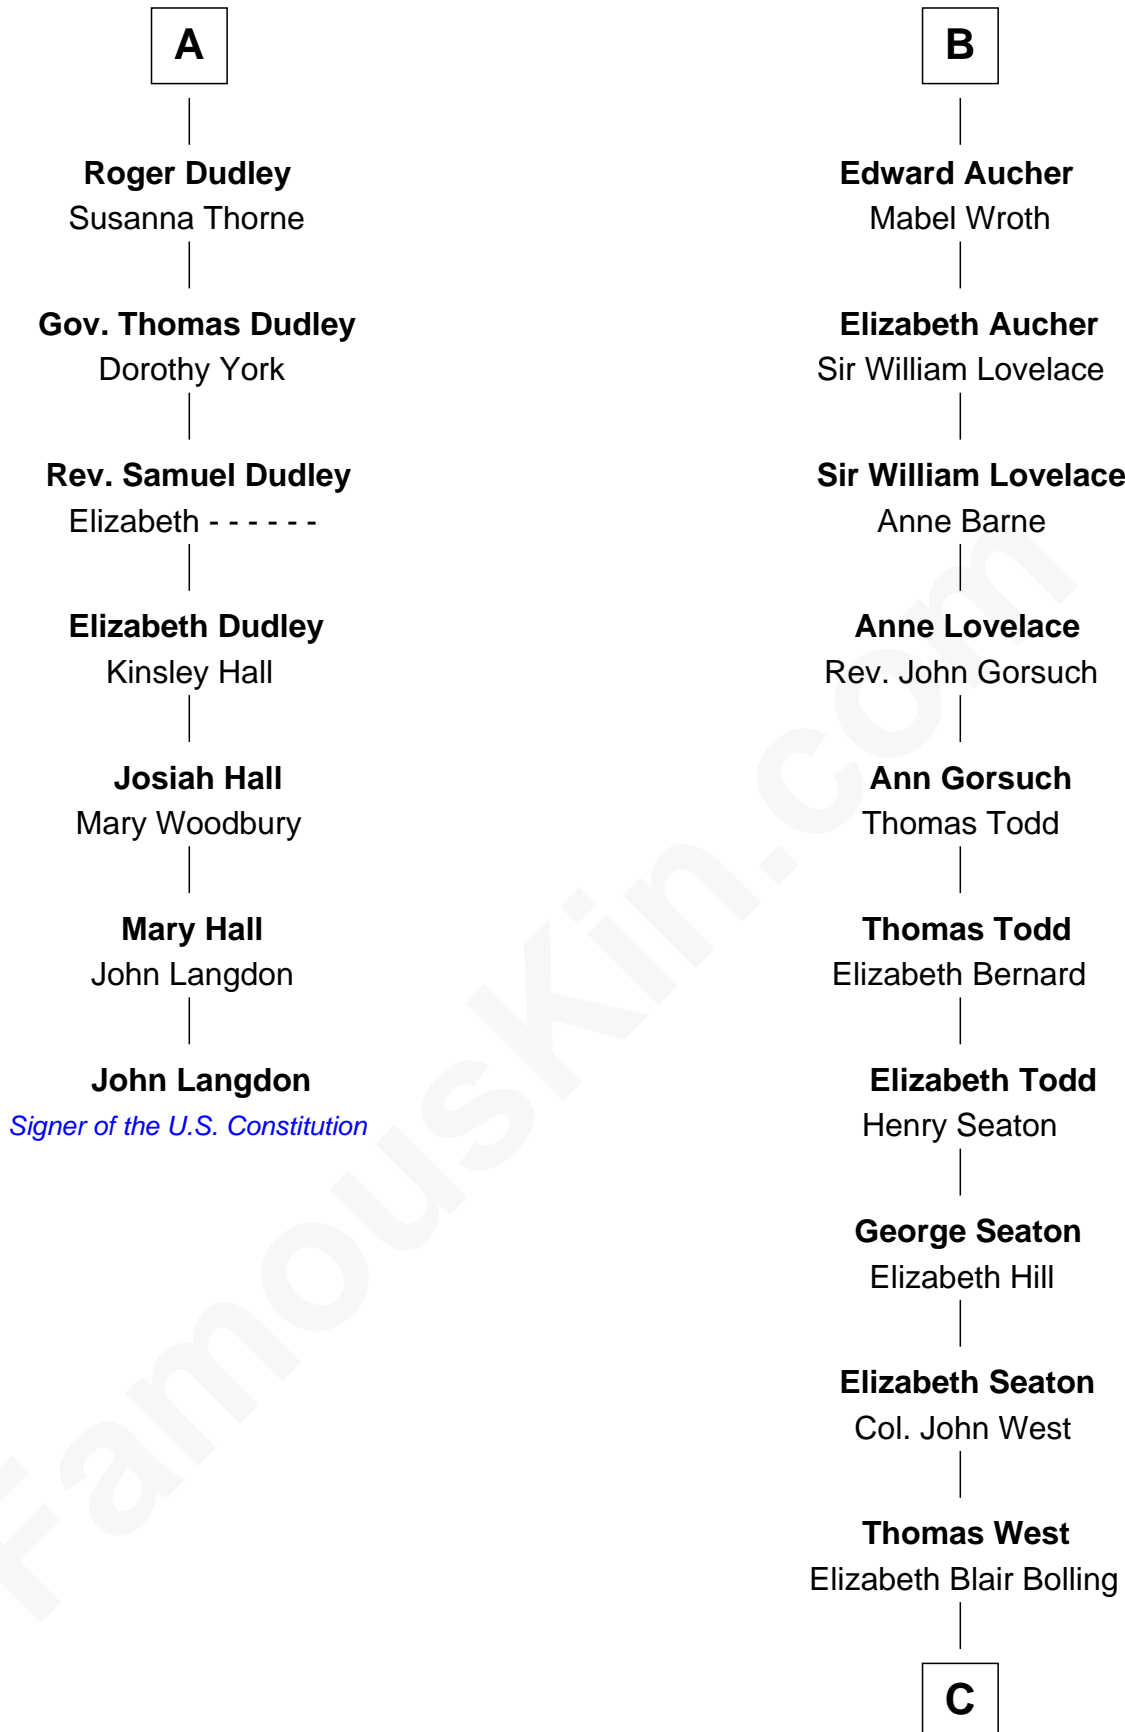

## Relationship Chart of

### John Langdon

*Signer of the U.S. Constitution*

13th cousin 8 times removed of

### Admiral Richard Byrd

*Polar Explorer*

**C**

**Eliza Bolling West**  
Dr. Joel Walker Flood

**Col. Henry De La Warr Flood**  
Mary Elizabeth Trent

**Joel Walker Flood**  
Ella Faulkner

**Eleanor Bolling Flood**  
Richard Evelyn Byrd

**Admiral Richard Byrd**  
*Polar Explorer*