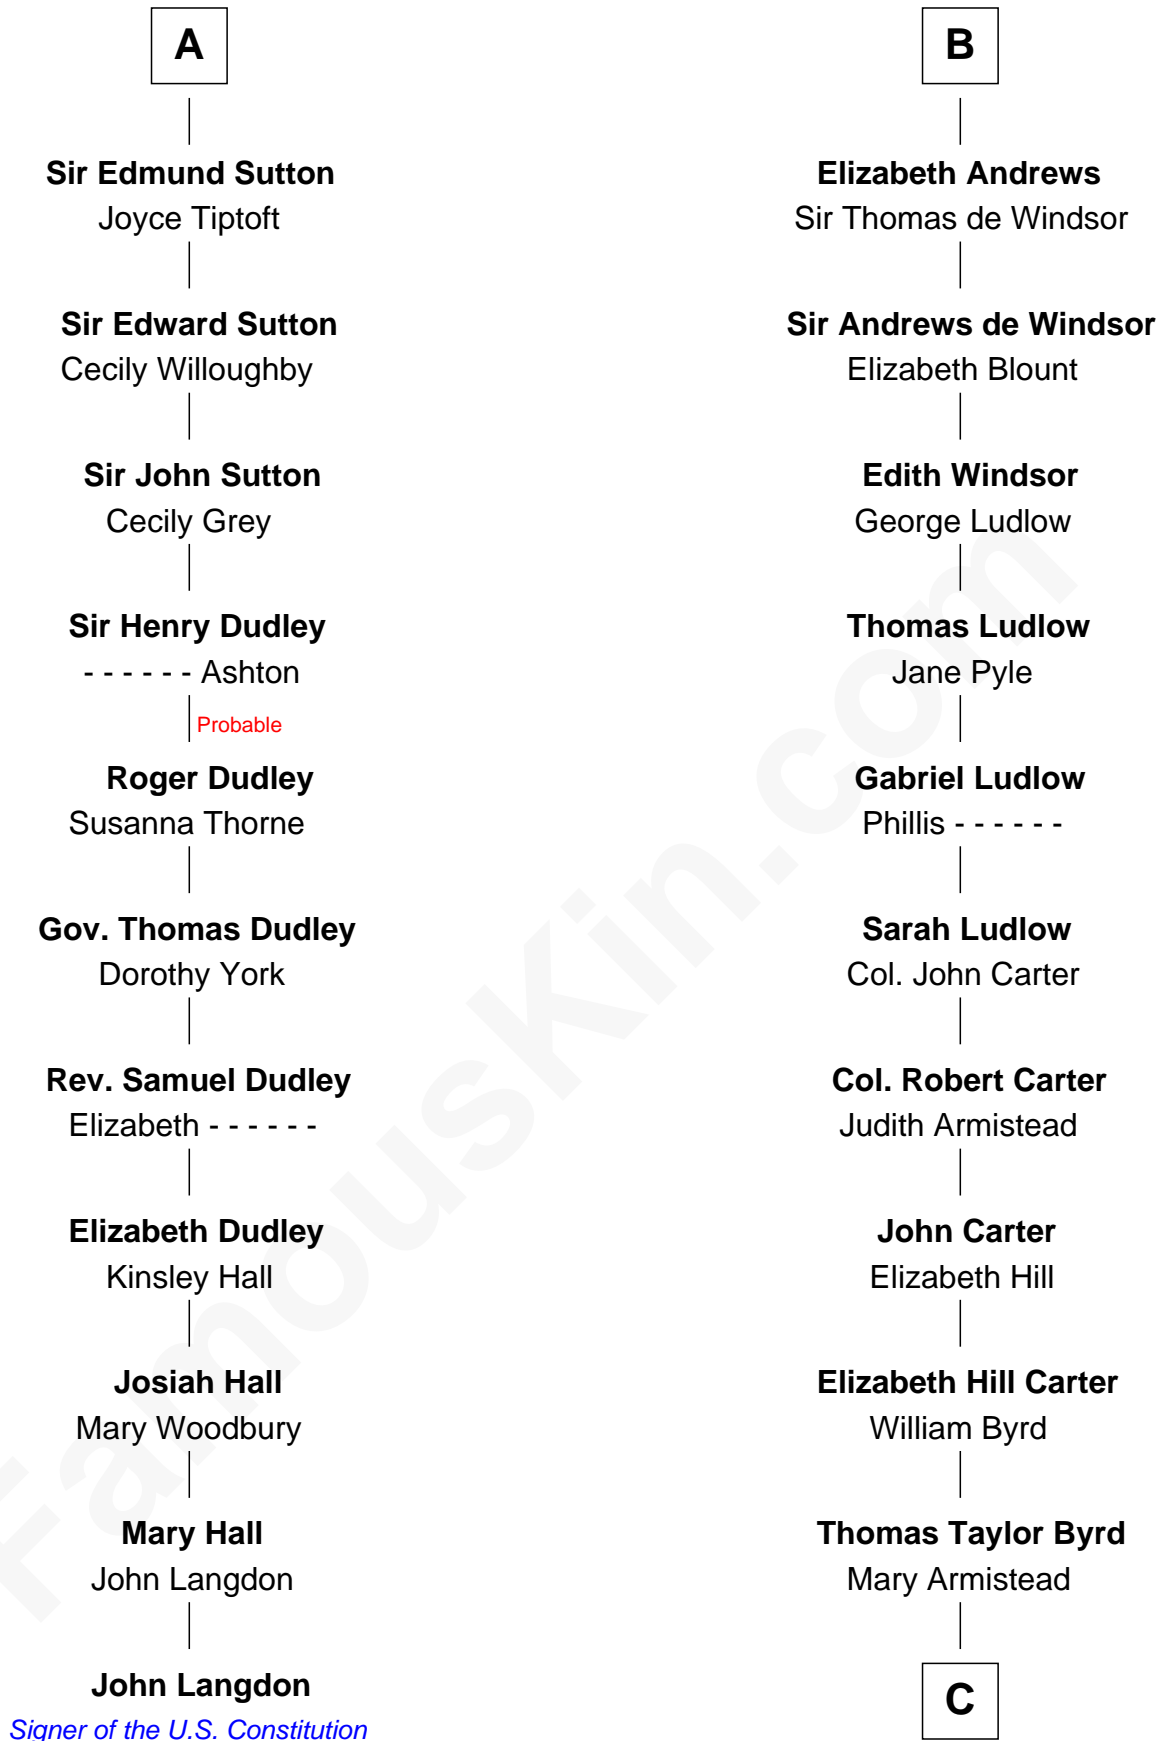

FamousKin.com Relationship Chart of

John Langdon

Signer of the U.S. Constitution

17th cousin 3 times removed of

Admiral Richard Byrd

Polar Explorer

Sir Hugh le Despencer

Aveline Basset

Catherine de Beaumont

Elizabeth Luttrell

John Stratton

Elizabeth Stratton

John Andrews

B

C

Richard Evelyn Byrd

Anne Harrison

Col. William Byrd

Jane Meriwether Rivers

Richard Evelyn Byrd

Eleanor Bolling Flood

Admiral Richard Byrd

Polar Explorer

FamousKin.com