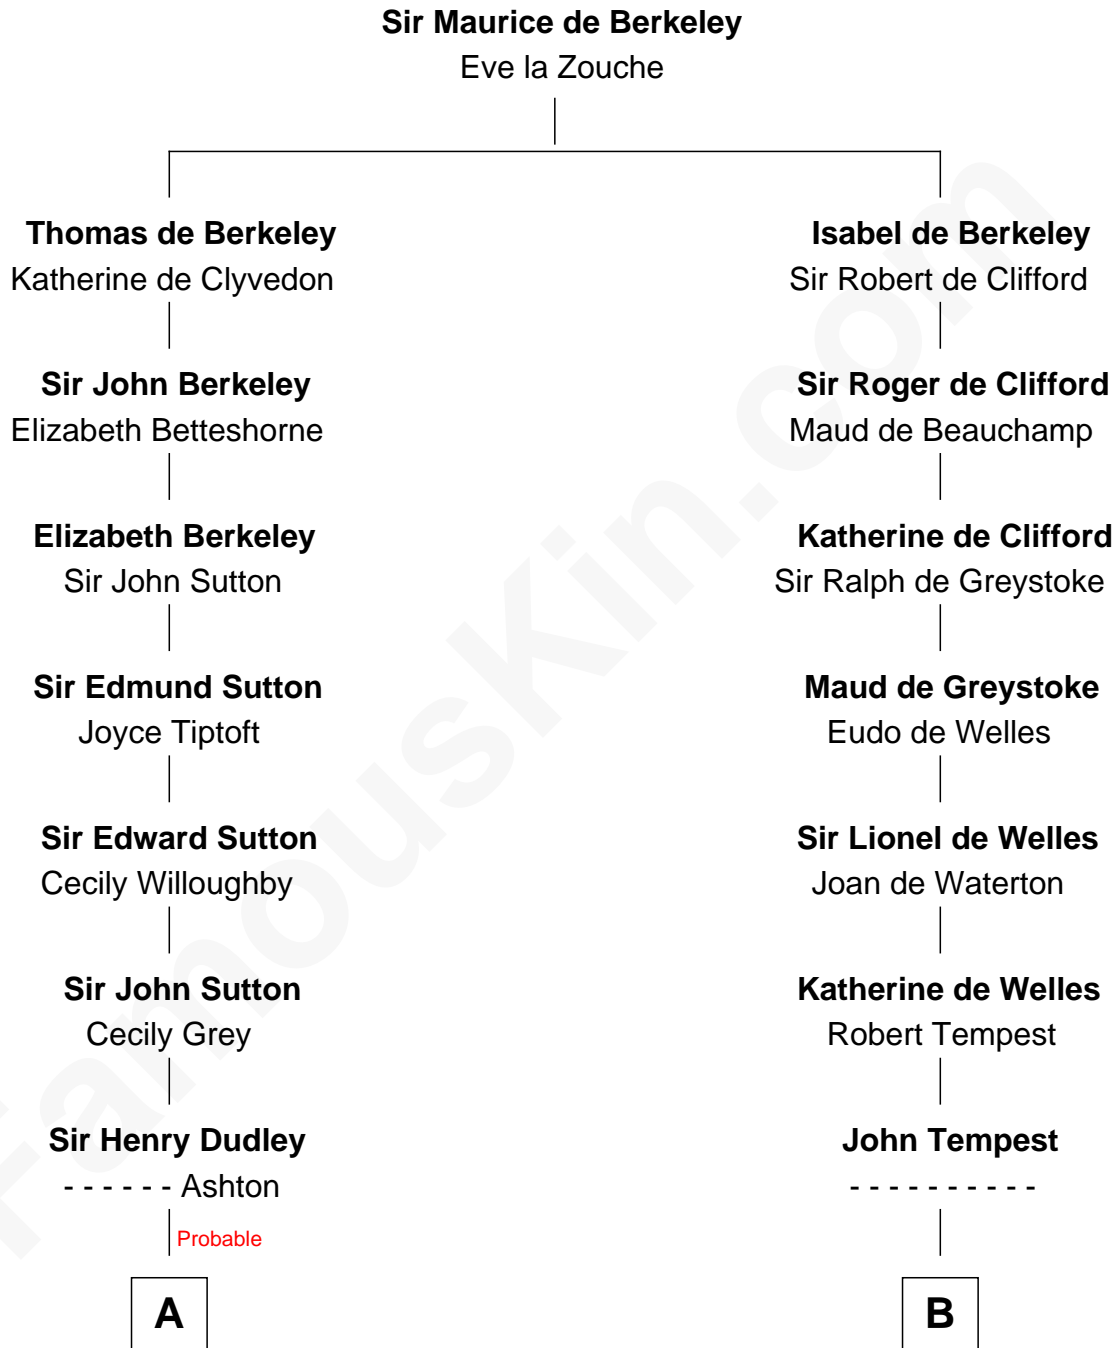

## Relationship Chart of

### John Langdon

*Signer of the U.S. Constitution*

13th cousin 3 times removed of

### William Floyd

*Signer of the Declaration of Independence*

**A**

**Roger Dudley**  
Susanna Thorne

**Gov. Thomas Dudley**  
Dorothy York

**Rev. Samuel Dudley**  
Elizabeth - - - - -

**Elizabeth Dudley**  
Kinsley Hall