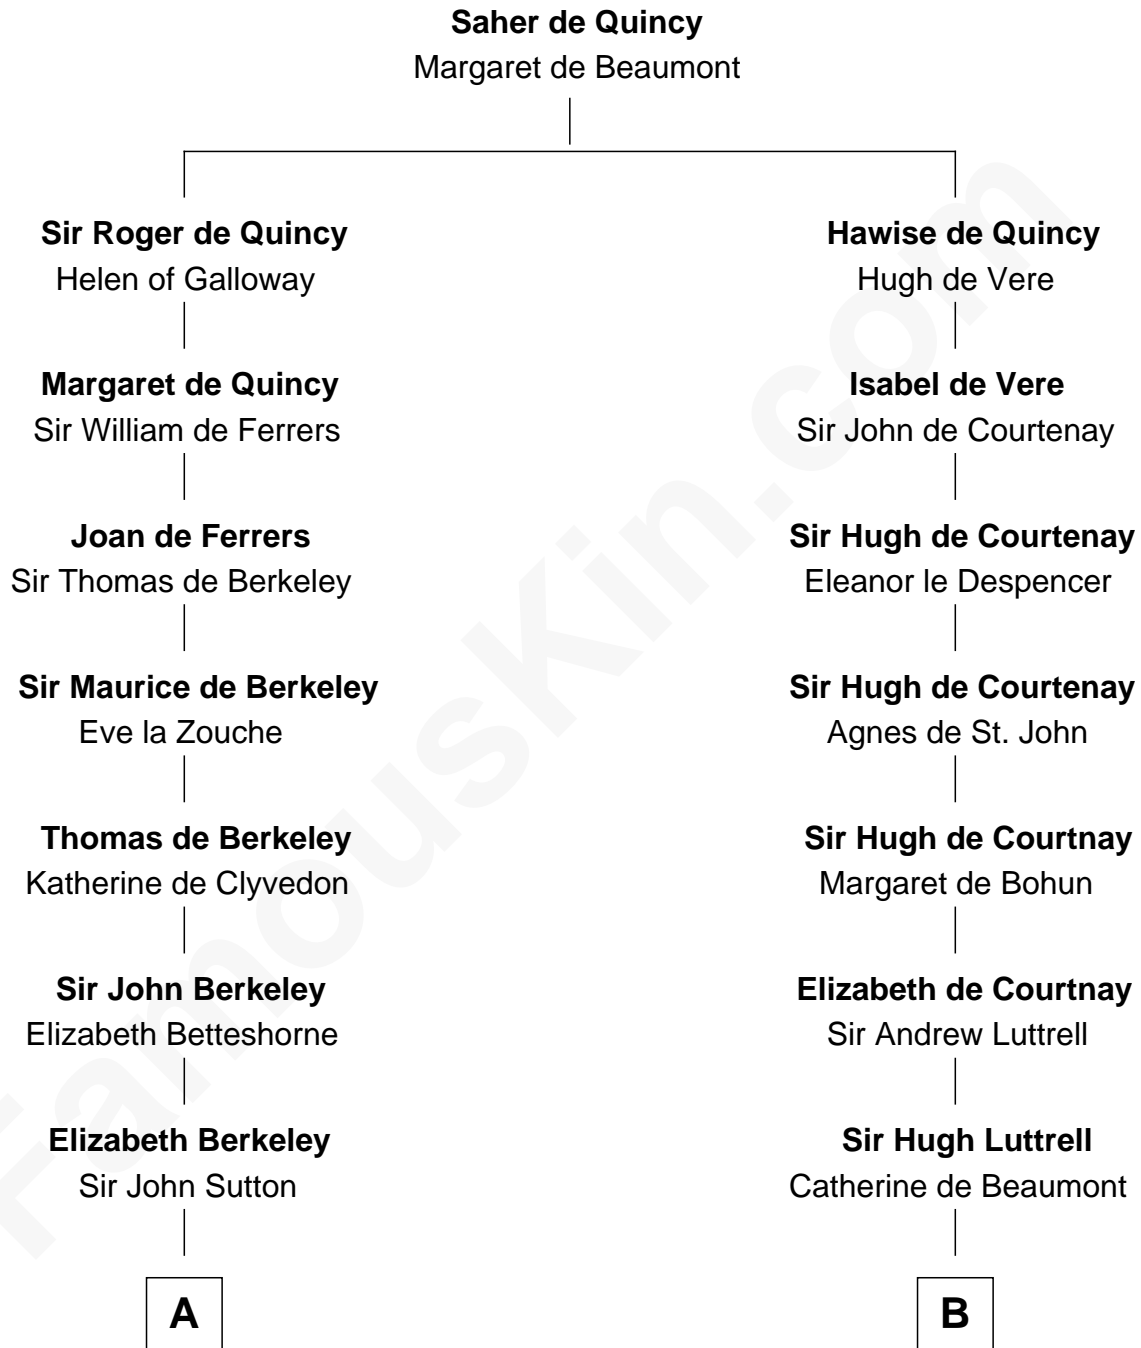

FamousKin.com

Relationship Chart of

John Langdon

Signer of the U.S. Constitution

17th cousin 1 time removed of

General William Whipple

Signer of the Declaration of Independence

C

William Whipple

Mary Cutts

General William Whipple

Signer of Declaration of Independence

FamousKin.com