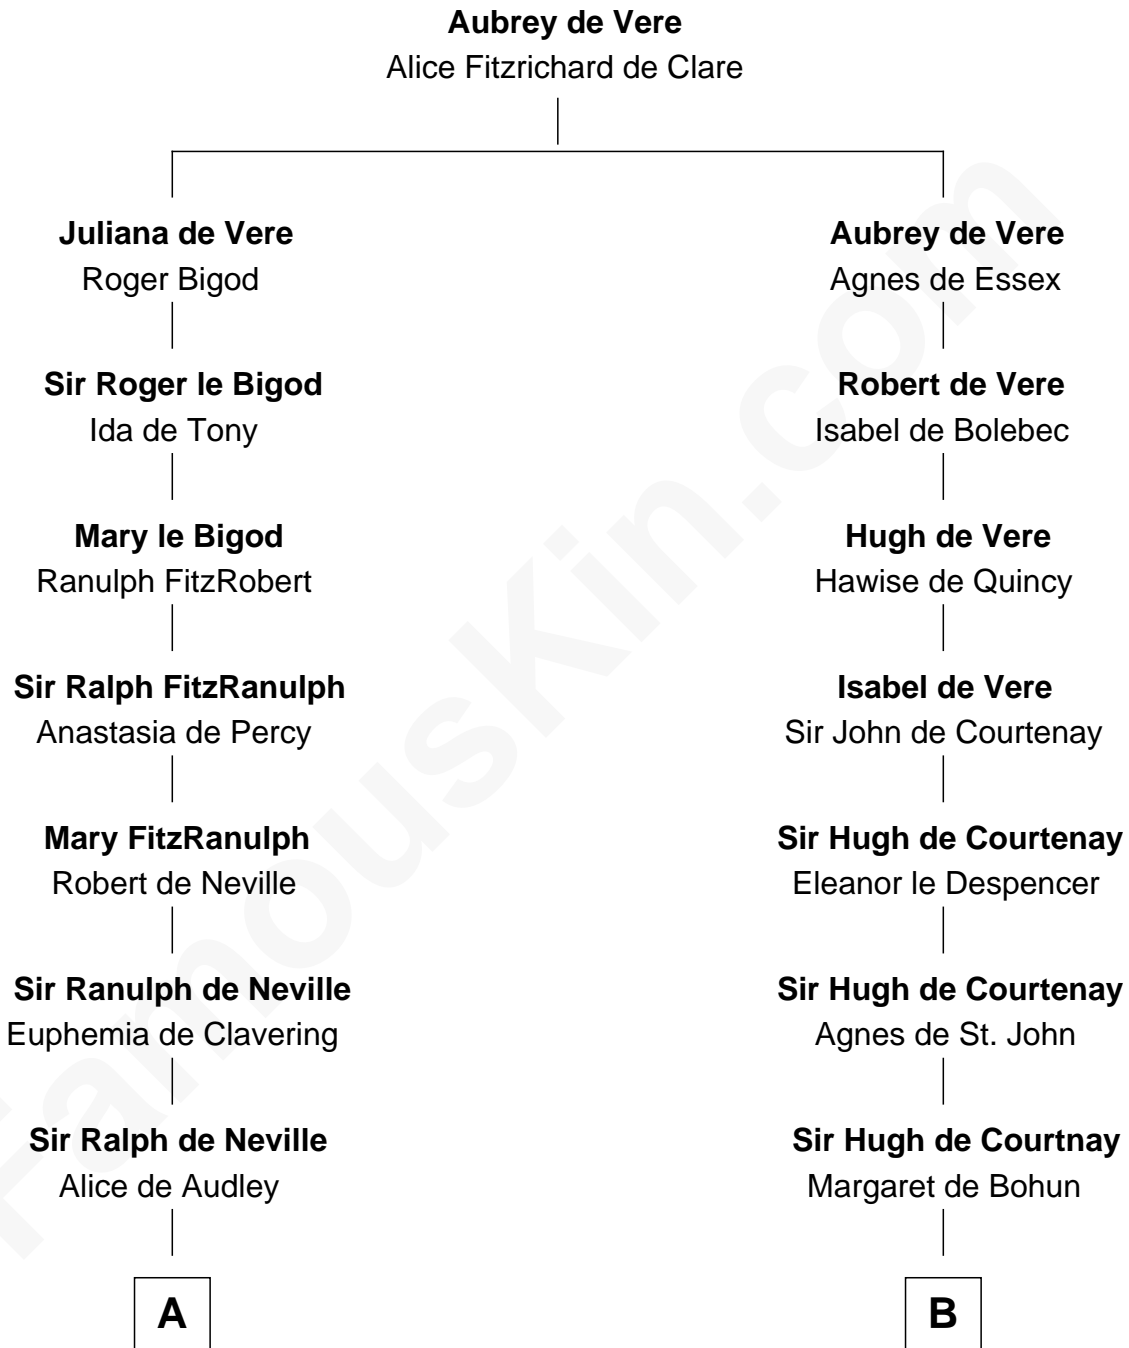

FamousKin.com

Relationship Chart of

John Langdon

Signer of the U.S. Constitution

20th cousin of

General William Whipple

Signer of the Declaration of Independence

C

Elizabeth Dudley

Kinsley Hall

Josiah Hall

Mary Woodbury

Mary Hall

John Langdon

John Langdon

Signer of the U.S. Constitution