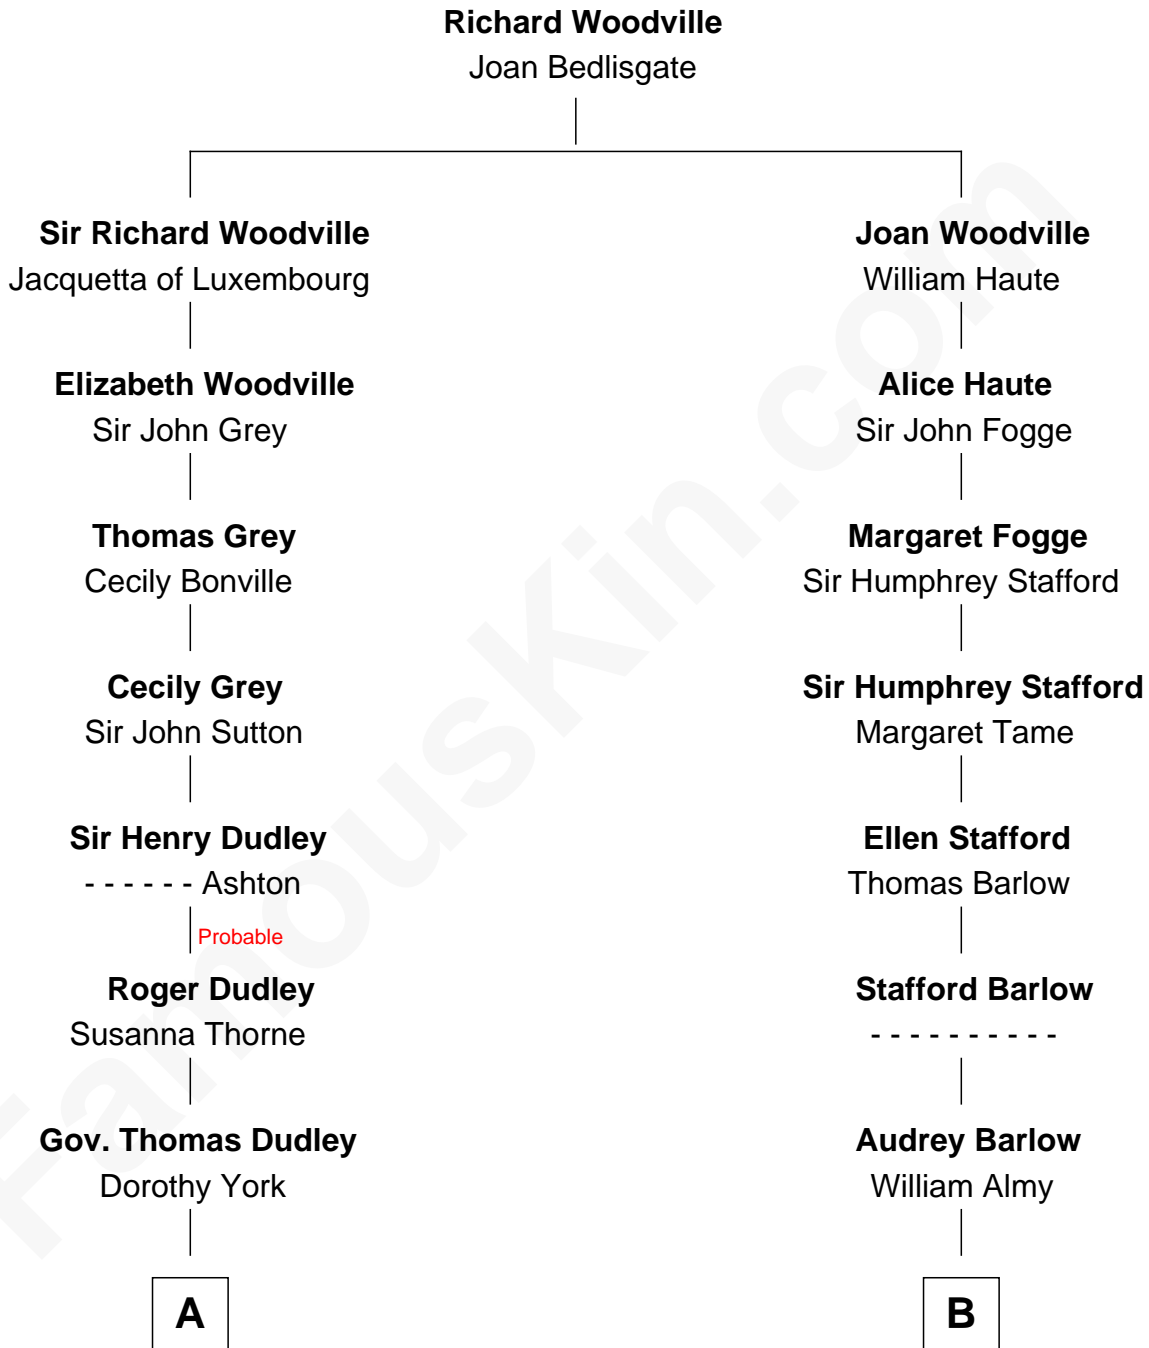

# FamousKin.com Relationship Chart of

**John Langdon**

*Signer of the U.S. Constitution*

11th cousin of

**Robert Townsend**

*Member of the Culper Spy Ring during the American Revolution*

**A**

**Rev. Samuel Dudley**

Elizabeth - - - - -

**Elizabeth Dudley**

Kinsley Hall

**Josiah Hall**

Mary Woodbury

**Mary Hall**

John Langdon

**John Langdon**

*Signer of the U.S. Constitution*

**B**

**Job Almy**

Mary Unthank

**Audrey Almy**

James Townsend

**Jacob Townsend**

Phoebe Seaman

**Samuel Townsend**

Sarah Stoddard

**Robert Townsend**

*Spy known as "Culper Jr."*