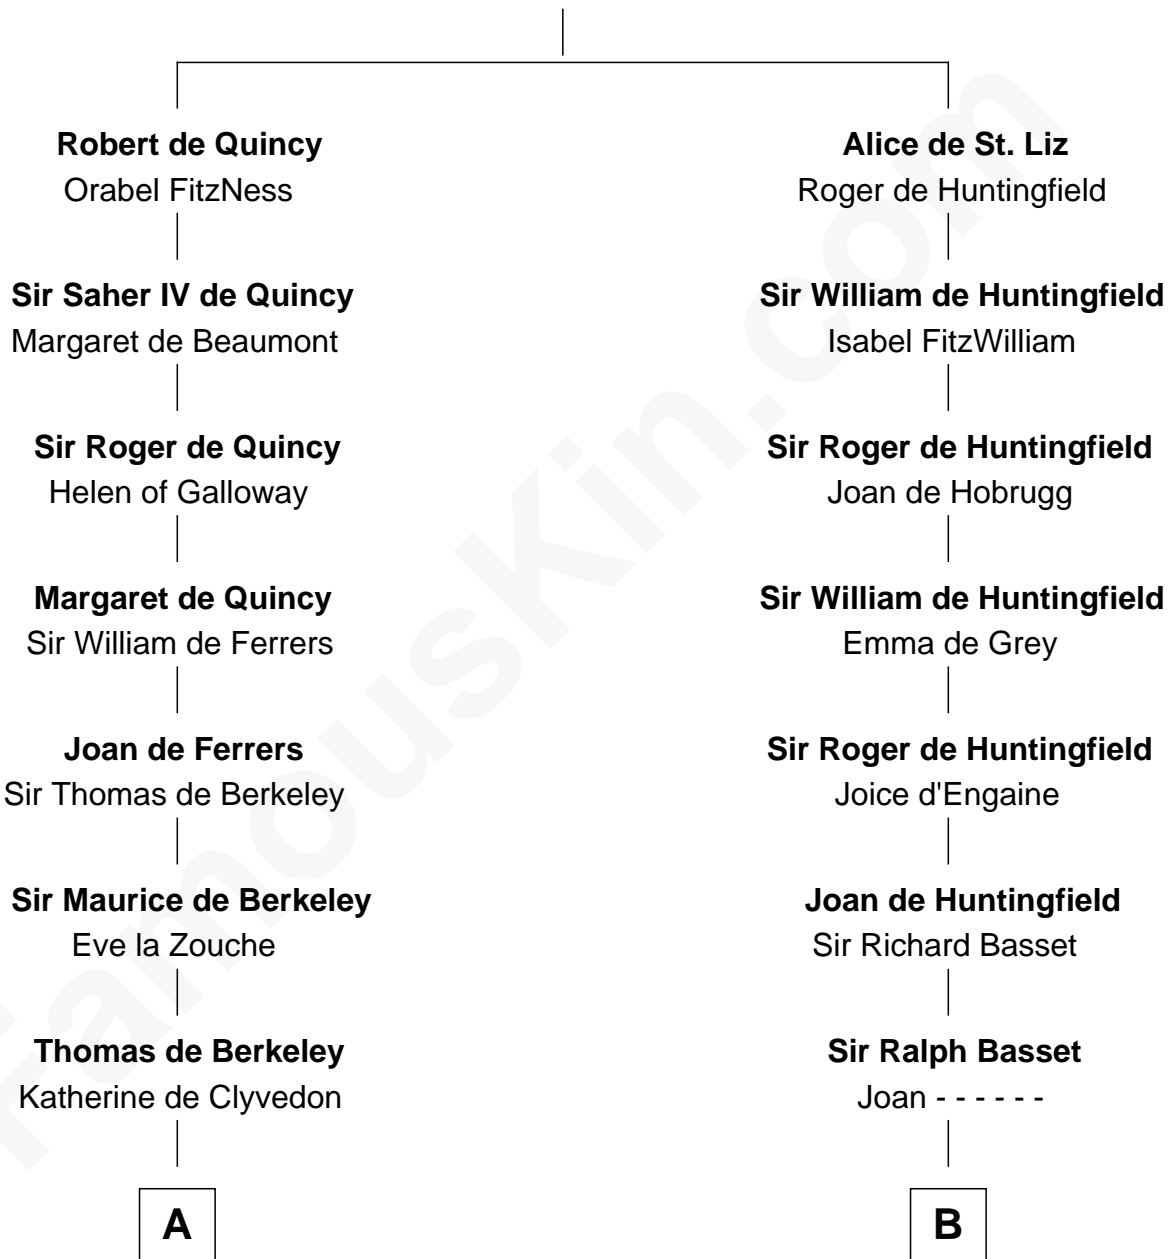

FamousKin.com Relationship Chart of

John Langdon

Signer of the U.S. Constitution

19th cousin 2 times removed of

Robert Townsend

Member of the Culper Spy Ring during the American Revolution

Saher I de Quincy

Maud de St. Liz

C

Josiah Hall

Mary Woodbury

Mary Hall

John Langdon

John Langdon

Signer of the U.S. Constitution

D

Job Almy

Mary Unthank

Audrey Almy

James Townsend

Jacob Townsend

Phoebe Seaman

Samuel Townsend