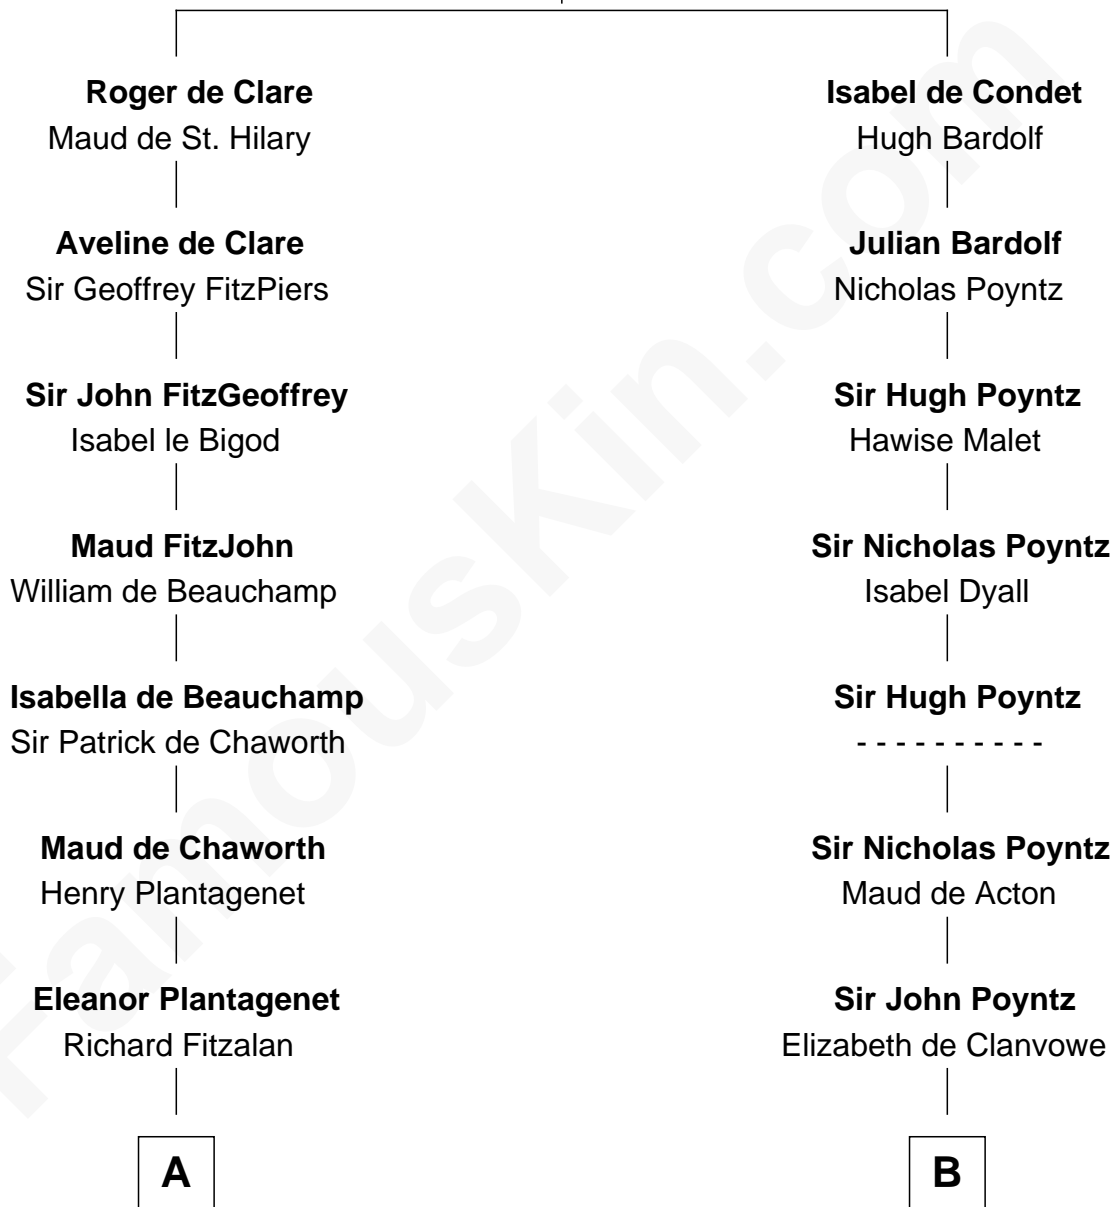

Adeliza de Meschines

*with husband
Richard Fitzgilbert de Clare*

*with husband
Robert de Condet*