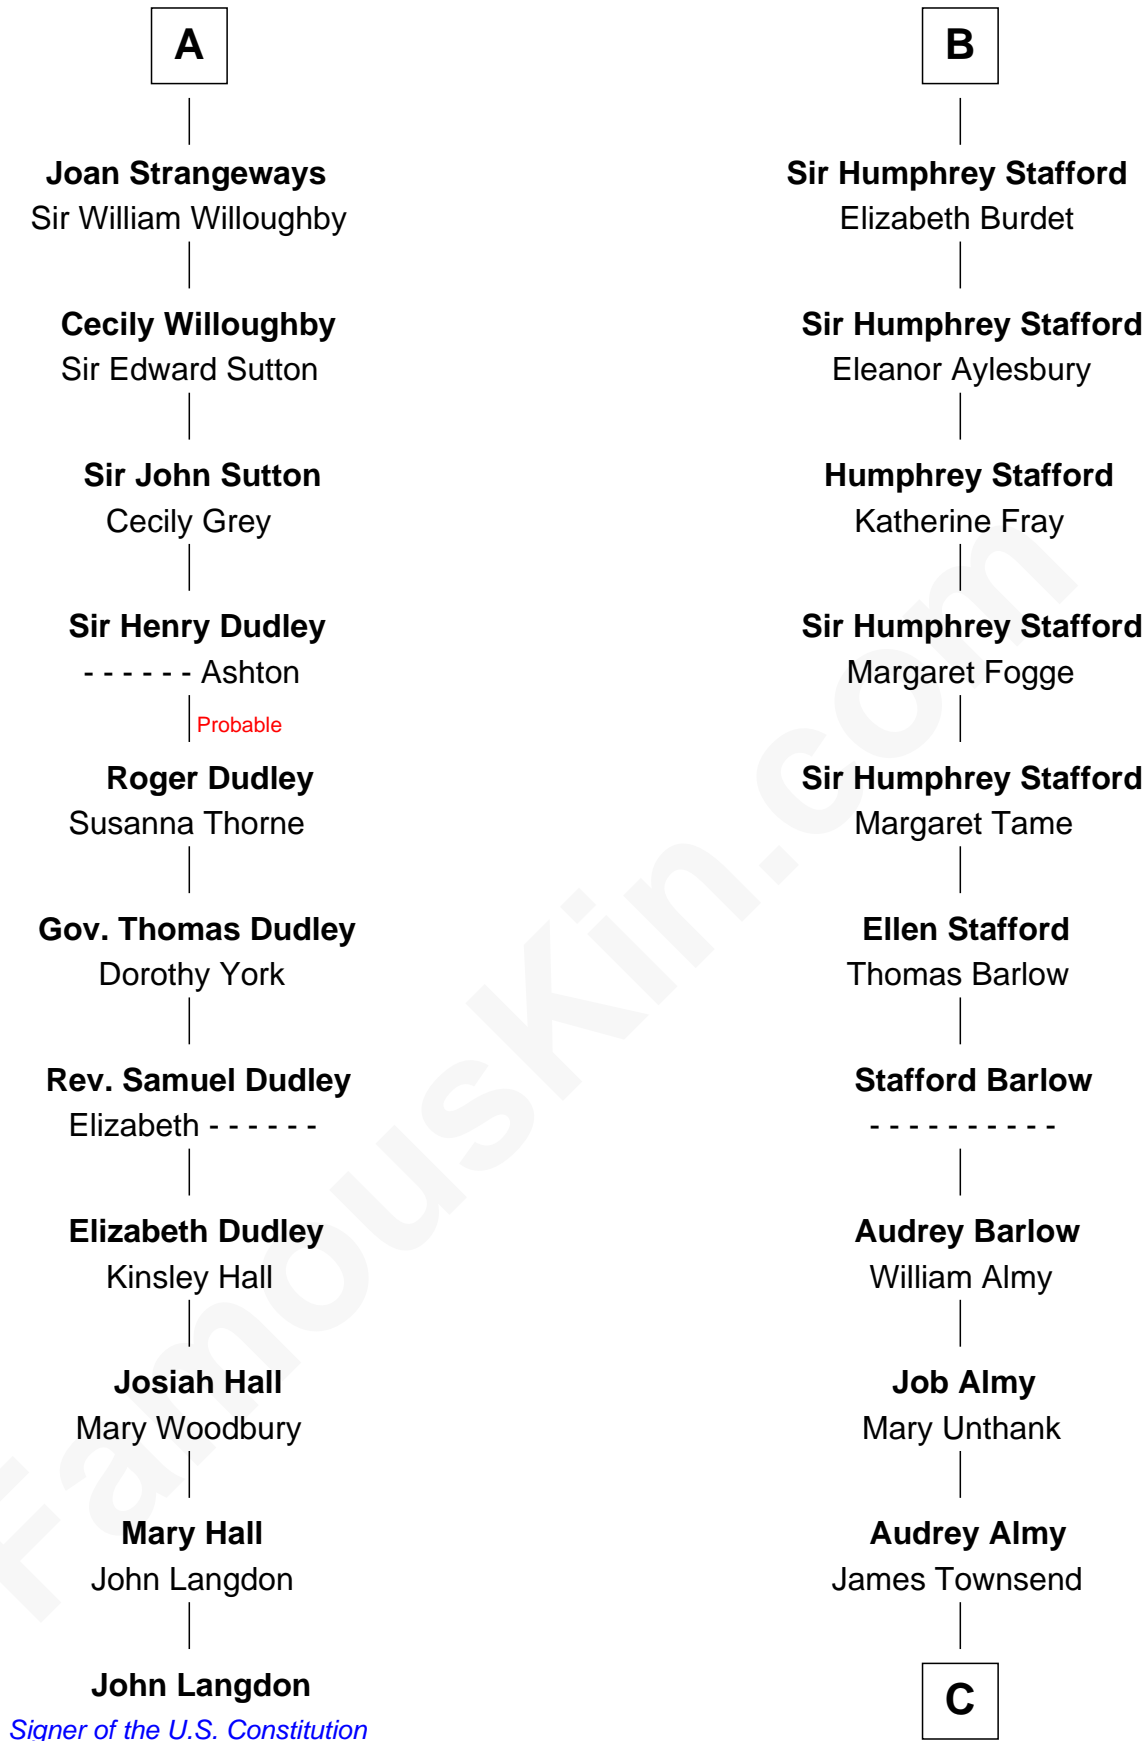

FamousKin.com Relationship Chart of

John Langdon

Signer of the U.S. Constitution

17th cousin 2 times removed of

Robert Townsend

Member of the Culper Spy Ring during the American Revolution

Sir William Longespee

Ida Longespee

Sir William de Beauchamp

Beatrice de Beauchamp

Thomas FitzOtto

Maud FitzThomas

John de Botetourte

Ada de Botetourte

Sir John de St. Philibert

Maud de St. Philibert

Sir Warin Trussell

Maud Trussell

Sir John de Hastang

Maud de Hastang

Ralph Stafford

B

C

—
Jacob Townsend

Phoebe Seaman

—
Samuel Townsend

Sarah Stoddard

—
Robert Townsend

Spy known as "Culper Jr."

FamousKin.com