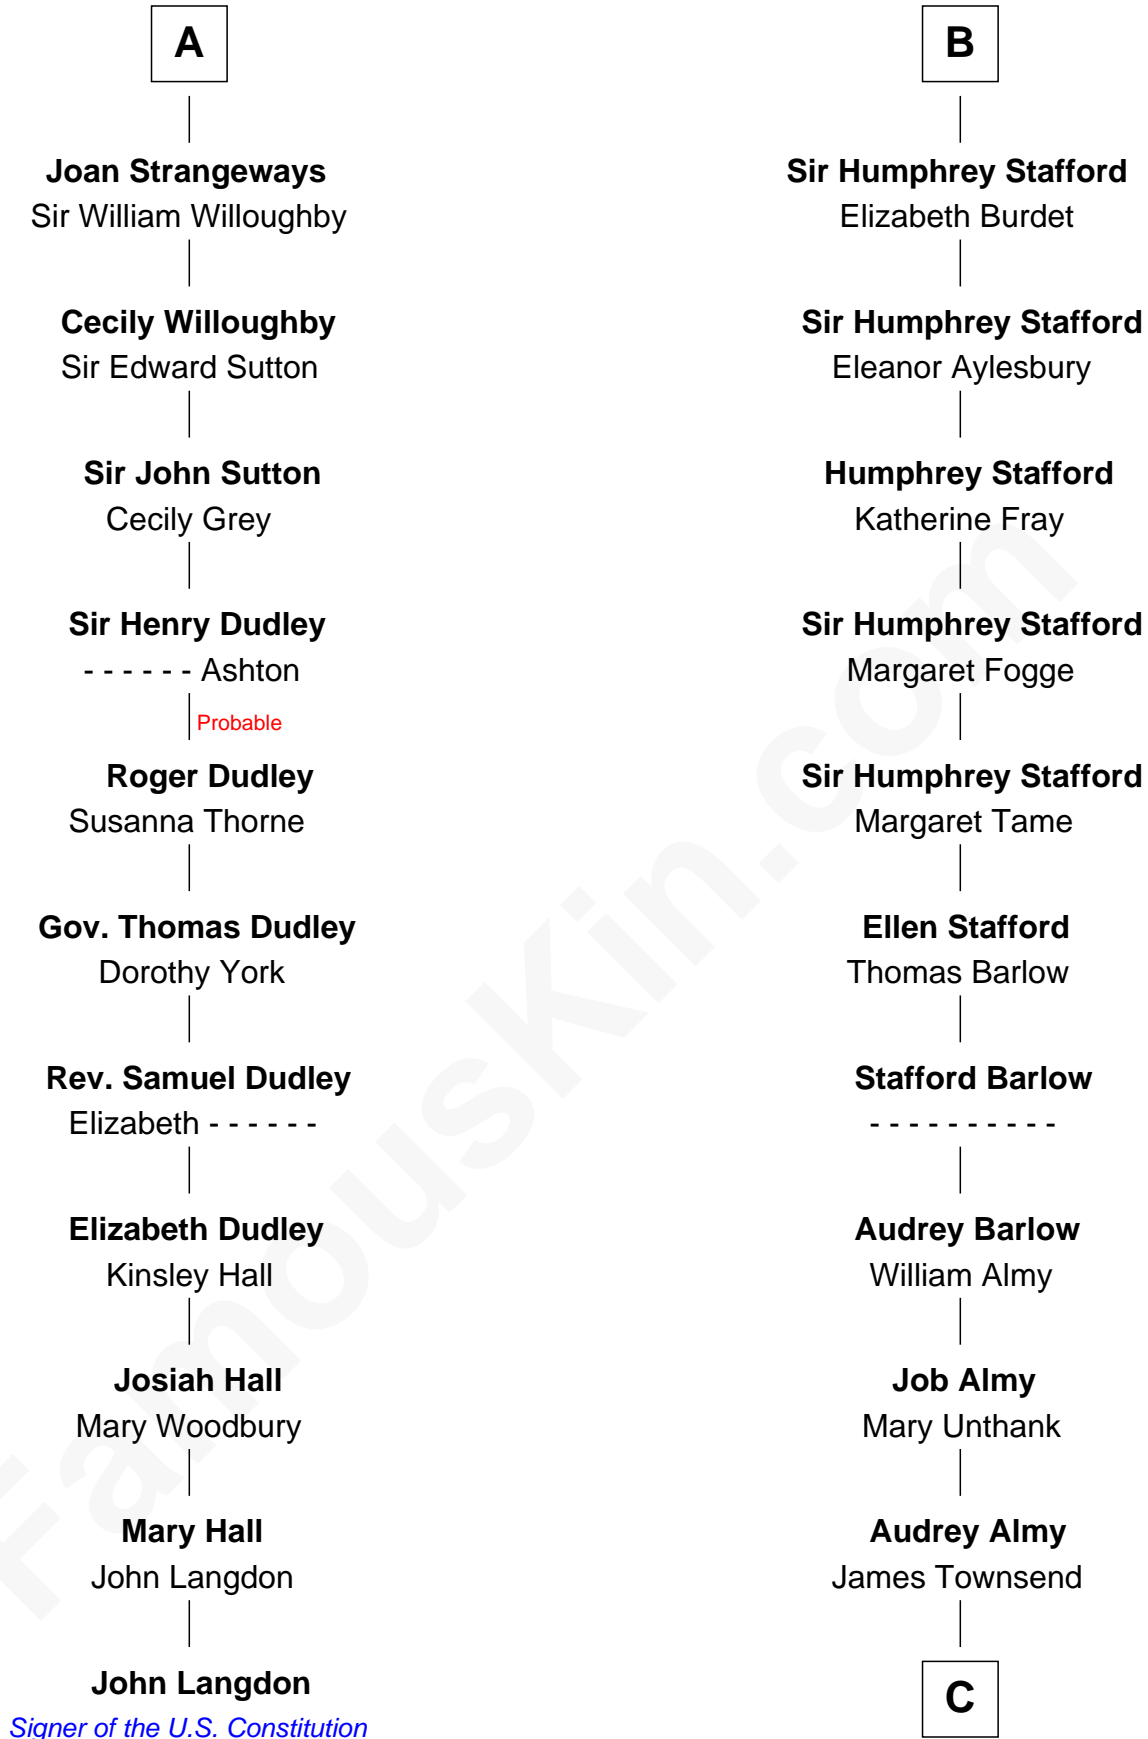

FamousKin.com

Relationship Chart of

John Langdon

Signer of the U.S. Constitution

17th cousin 2 times removed of

Robert Townsend

Member of the Culper Spy Ring during the American Revolution

C

—
Jacob Townsend

Phoebe Seaman

—
Samuel Townsend

Sarah Stoddard

—
Robert Townsend

Spy known as "Culper Jr."

FamousKin.com