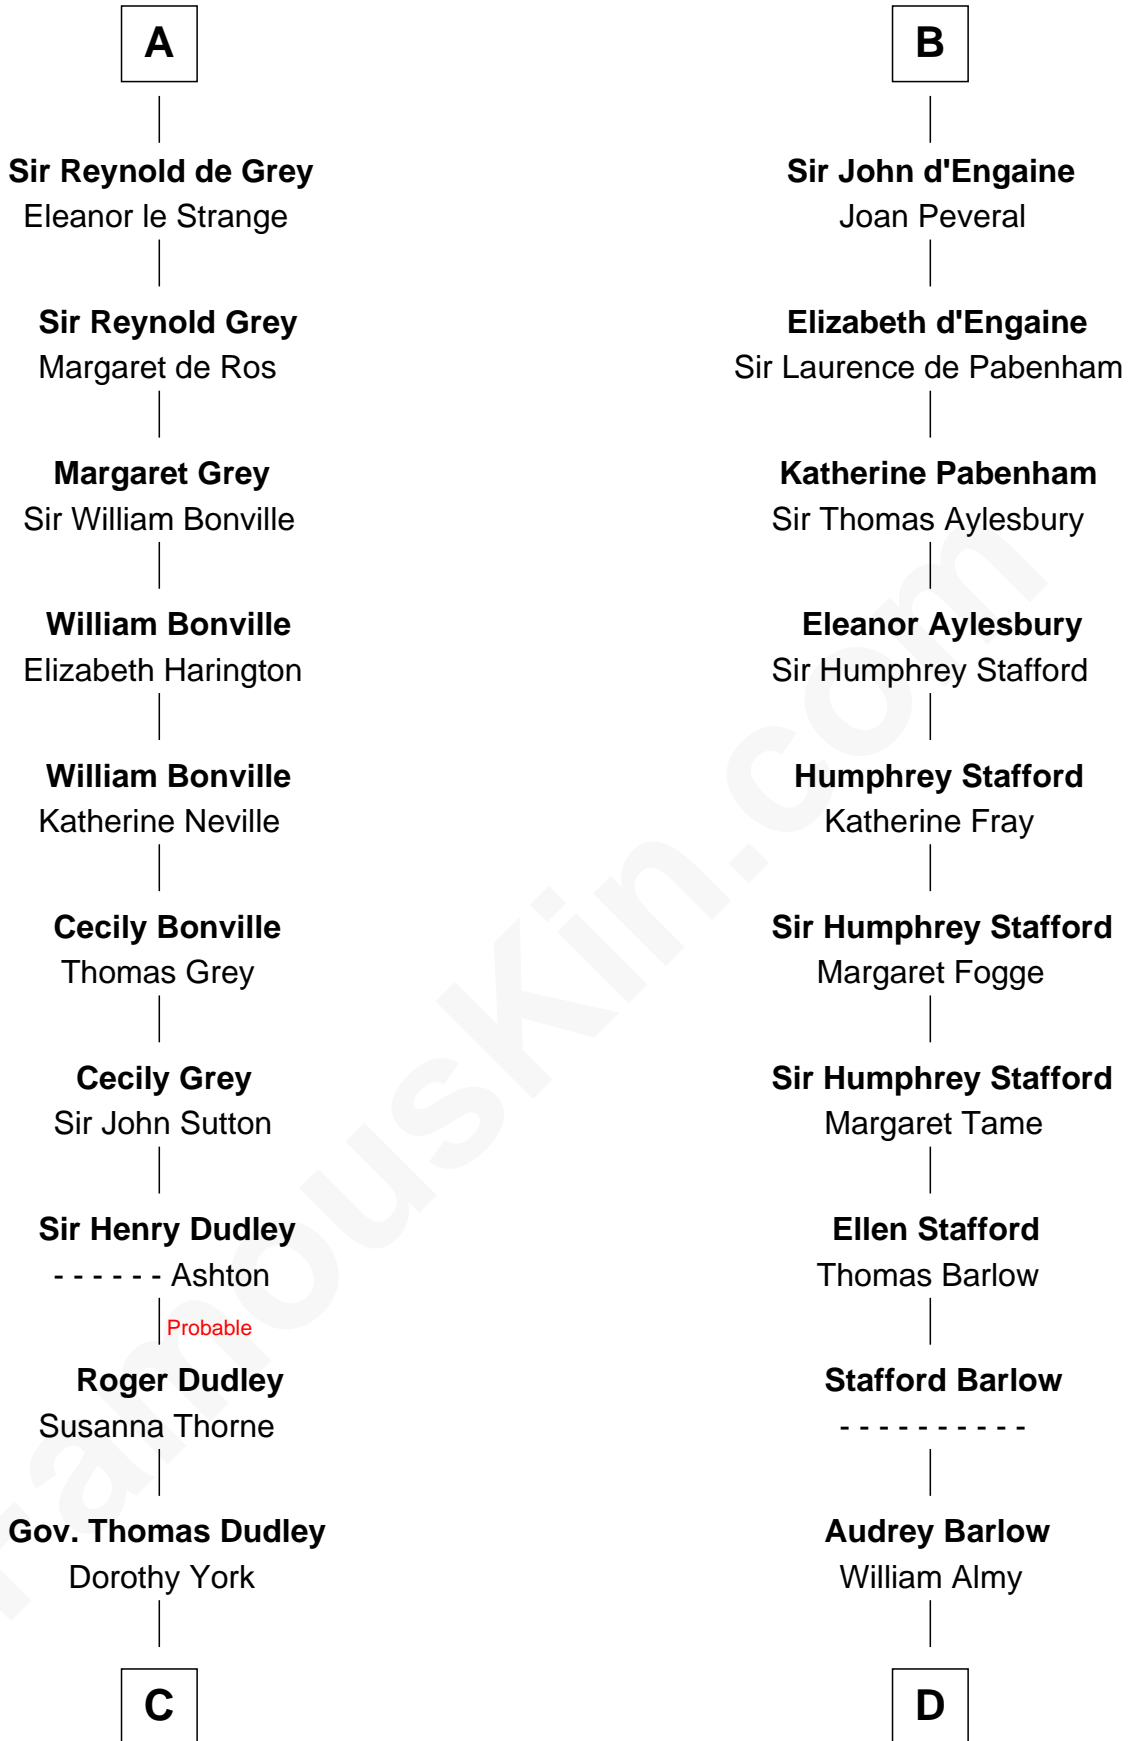

FamousKin.com Relationship Chart of

John Langdon

Signer of the U.S. Constitution

21st cousin of

Robert Townsend

Member of the Culper Spy Ring during the American Revolution

C

Rev. Samuel Dudley

Elizabeth - - - - -

Elizabeth Dudley

Kinsley Hall

Josiah Hall

Mary Woodbury

Mary Hall

John Langdon

John Langdon

Signer of the U.S. Constitution

D

Job Almy

Mary Unthank

Audrey Almy

James Townsend

Jacob Townsend

Phoebe Seaman