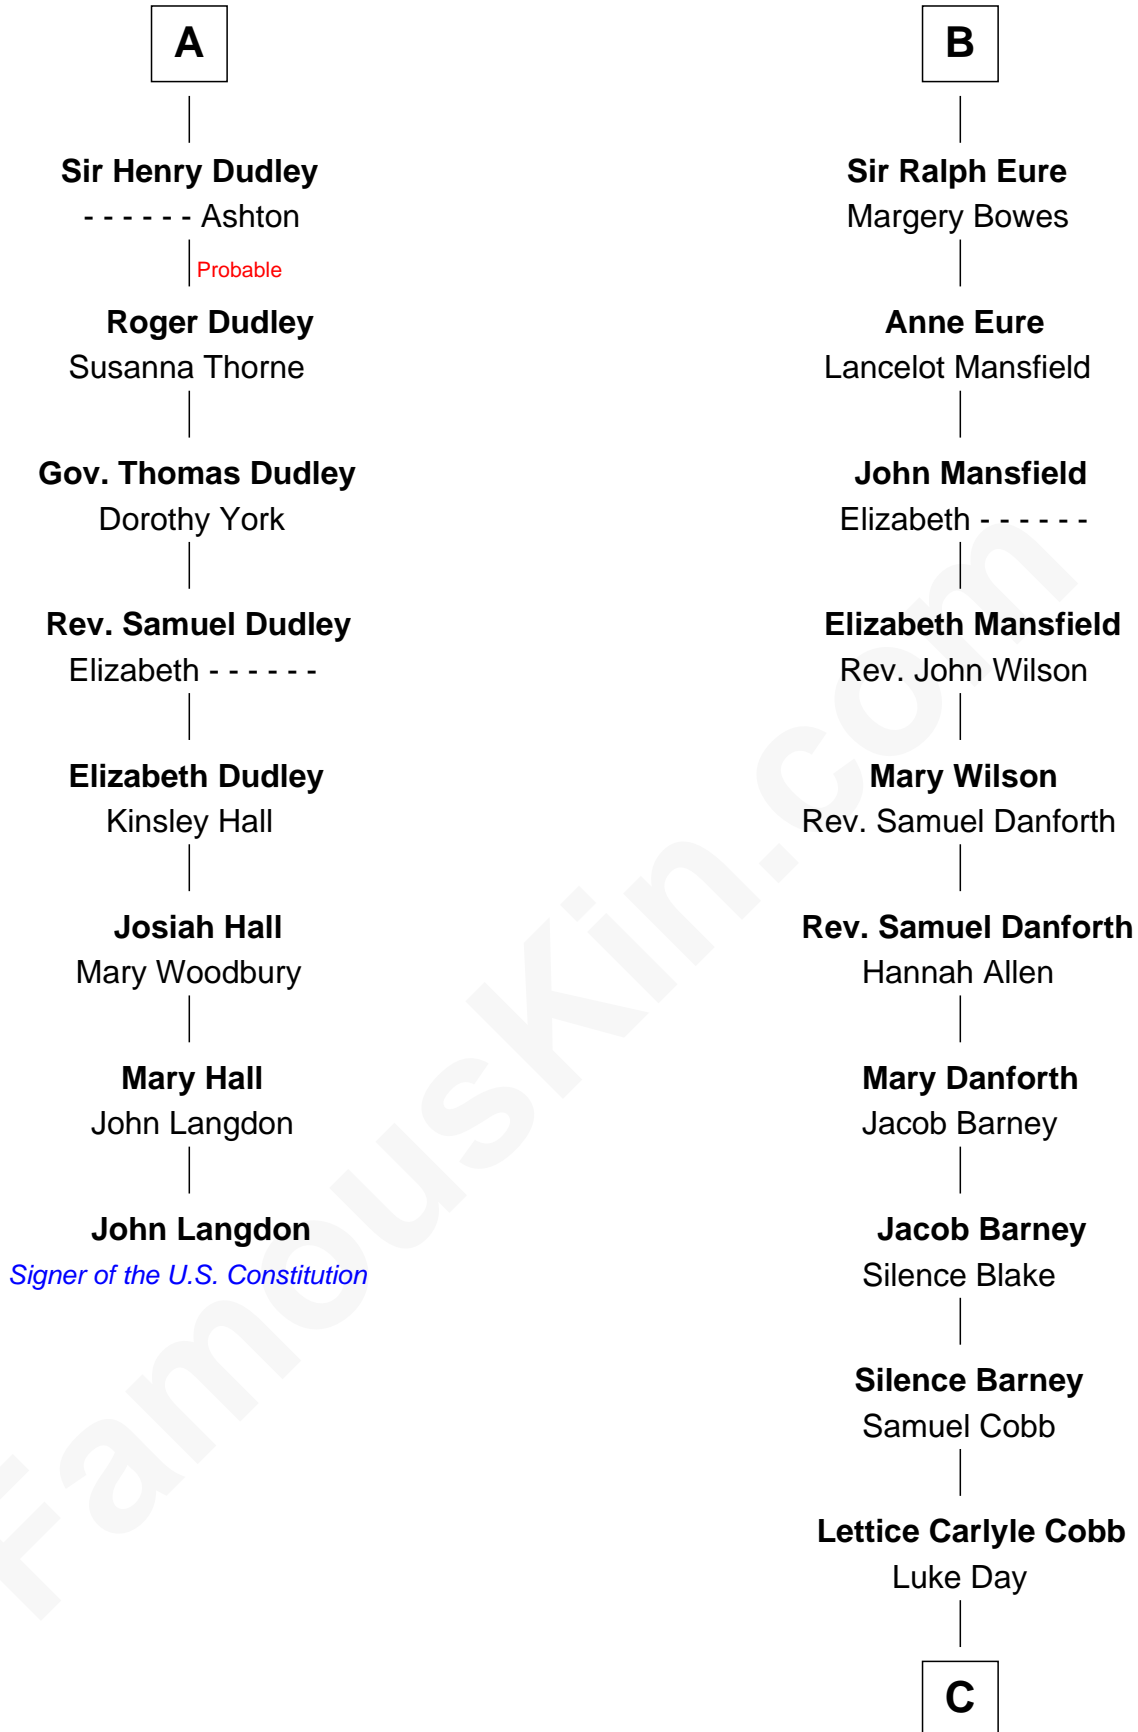

## Relationship Chart of

### John Langdon

*Signer of the U.S. Constitution*

14th cousin 6 times removed of

### Sandra Day O'Connor

*First Female U.S. Supreme Court Justice*

**C**

—  
**Hollis Day**

Eliza L. Flanders

—  
**Henry Clay Day**

Alice Edith Hilton

—  
**Henry R. Day**