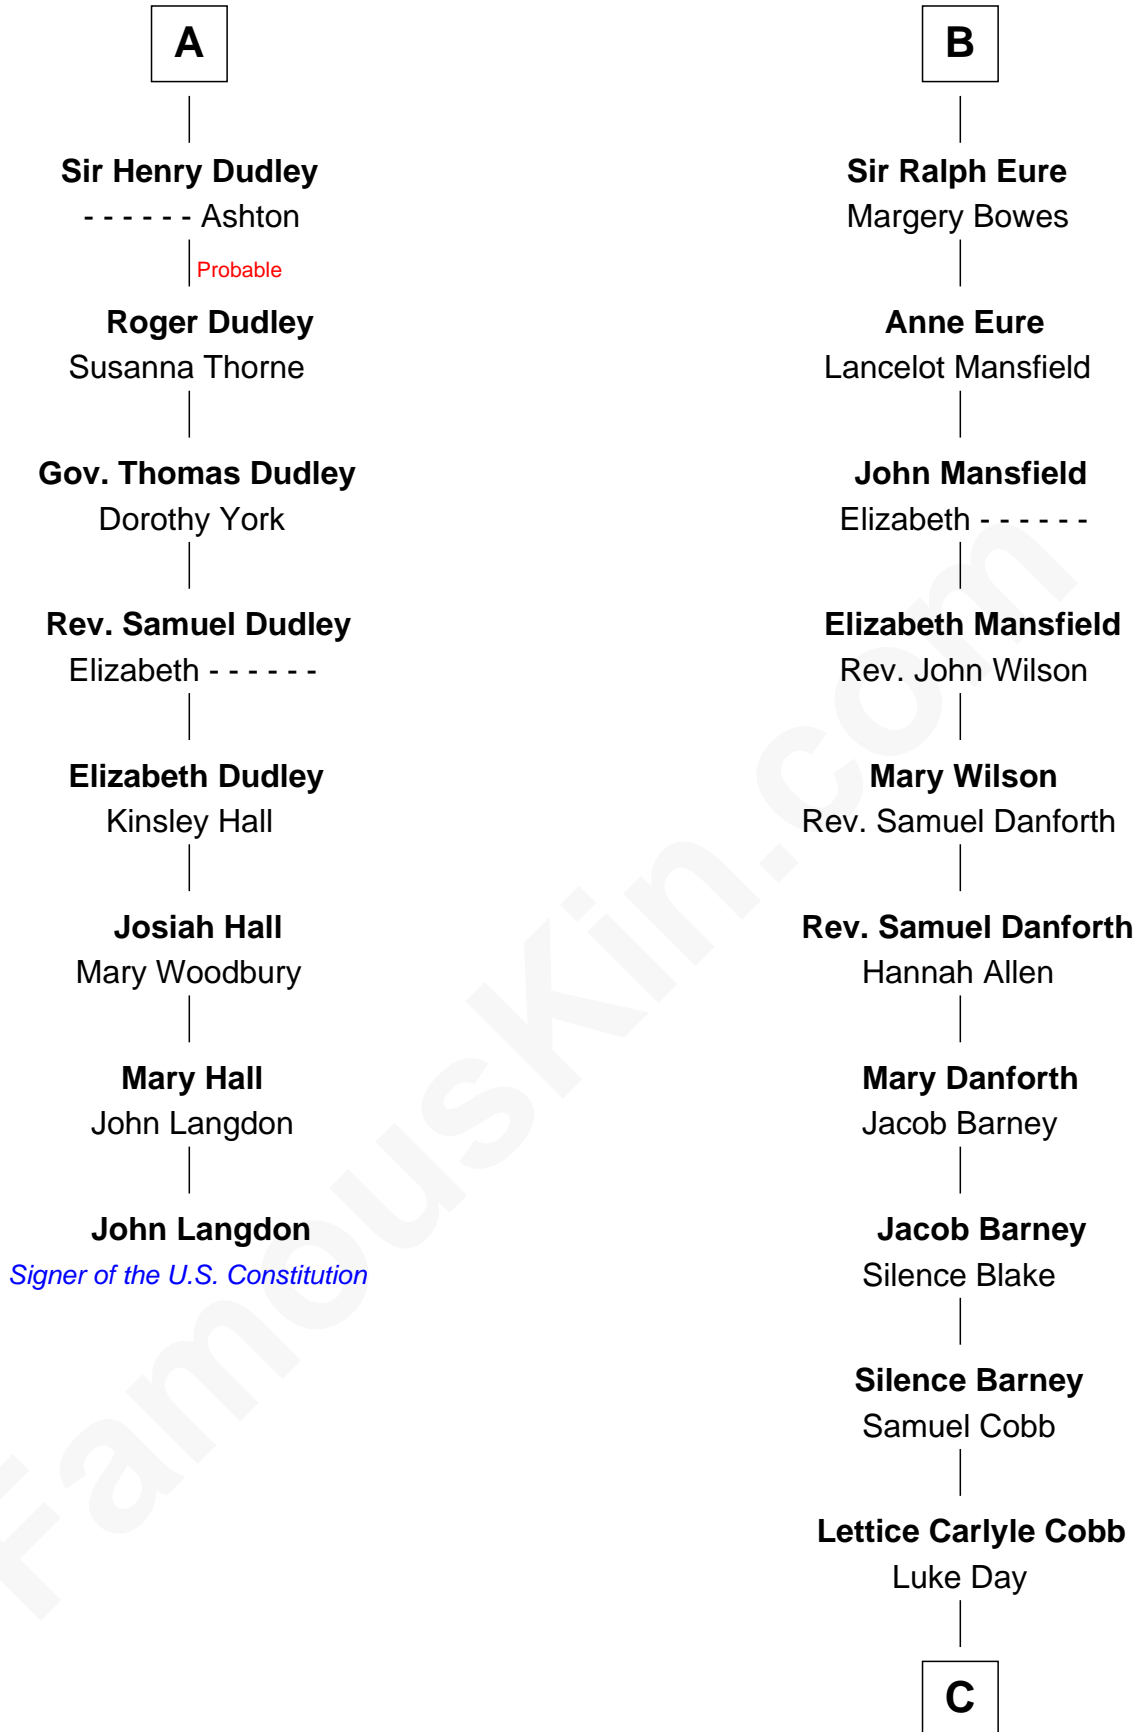

FamousKin.com

Relationship Chart of

John Langdon

Signer of the U.S. Constitution

14th cousin 6 times removed of

Sandra Day O'Connor

First Female U.S. Supreme Court Justice

C

—
Hollis Day

Eliza L. Flanders

—
Henry Clay Day

Alice Edith Hilton

—
Henry R. Day

Ada Mae Wilkey

—
Sandra Day O'Connor

U.S. Supreme Court Justice