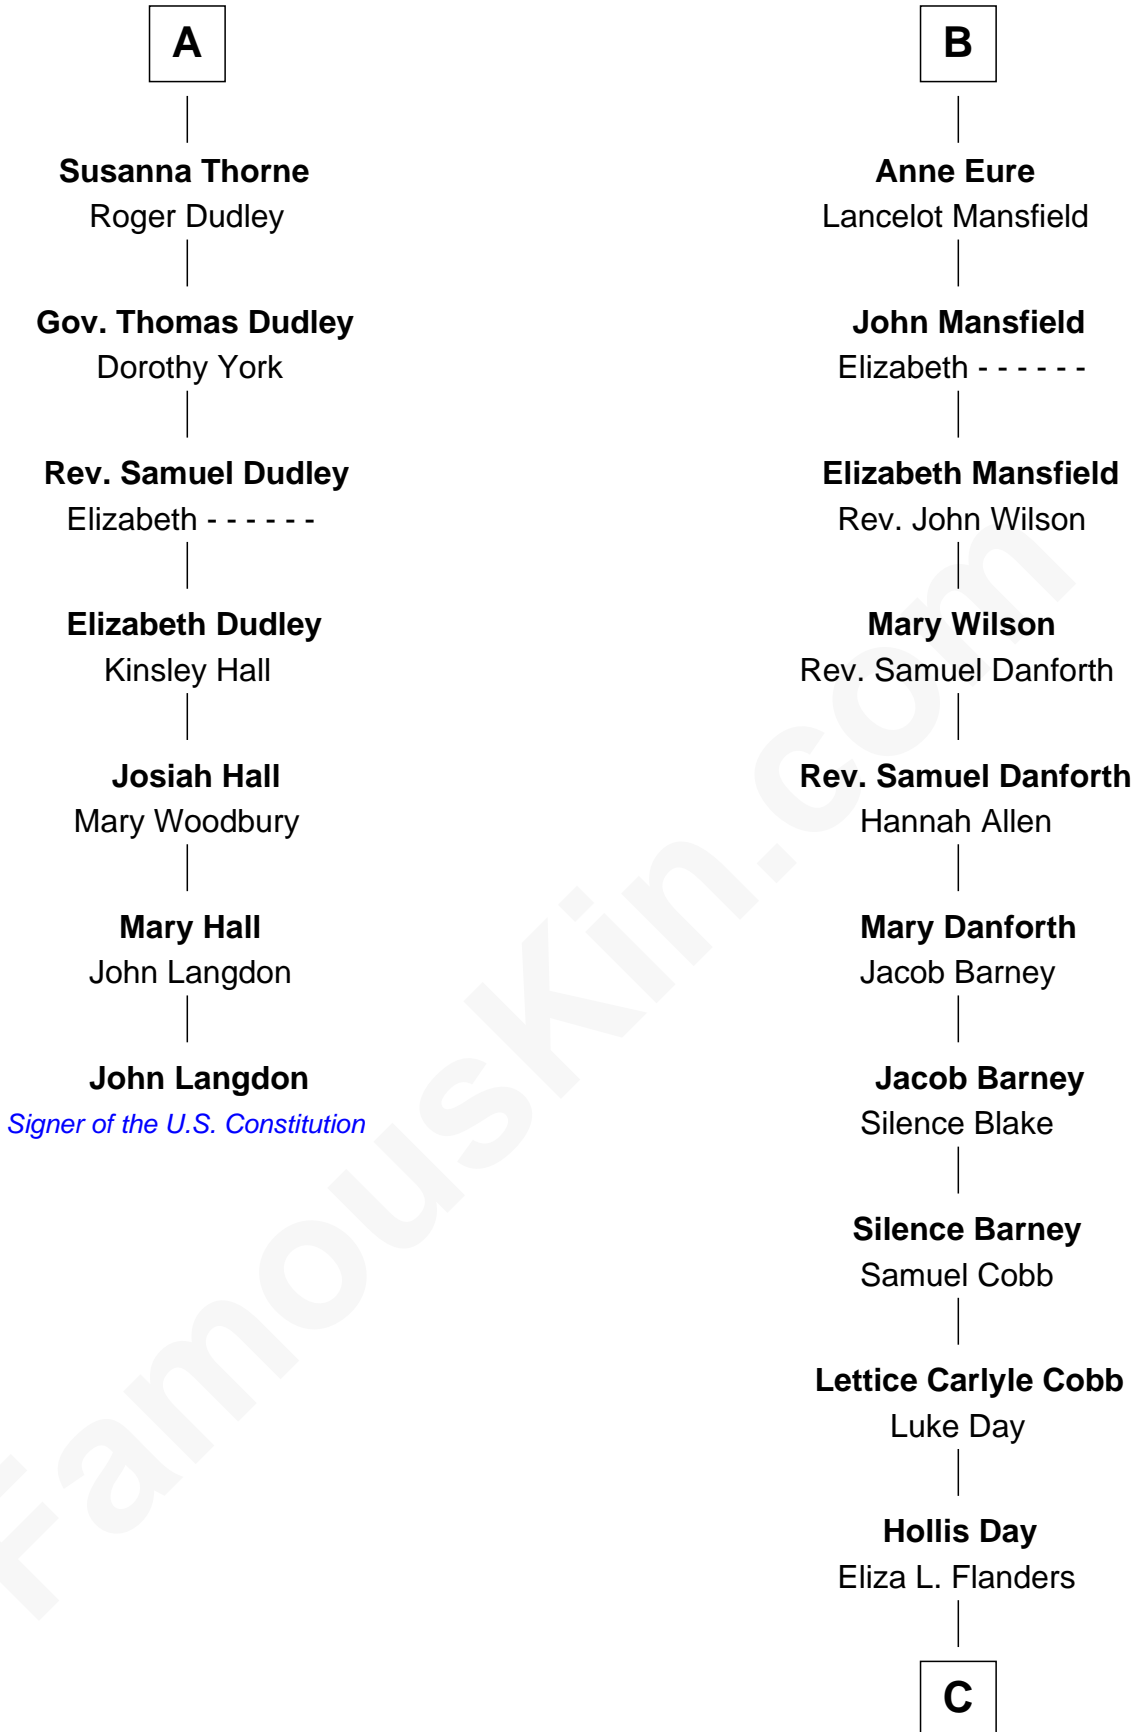

FamousKin.com

Relationship Chart of

John Langdon

Signer of the U.S. Constitution

13th cousin 6 times removed of

Sandra Day O'Connor

First Female U.S. Supreme Court Justice

C

Henry Clay Day
Alice Edith Hilton

Henry R. Day
Ada Mae Wilkey

Sandra Day O'Connor
U.S. Supreme Court Justice

FamousKin.com