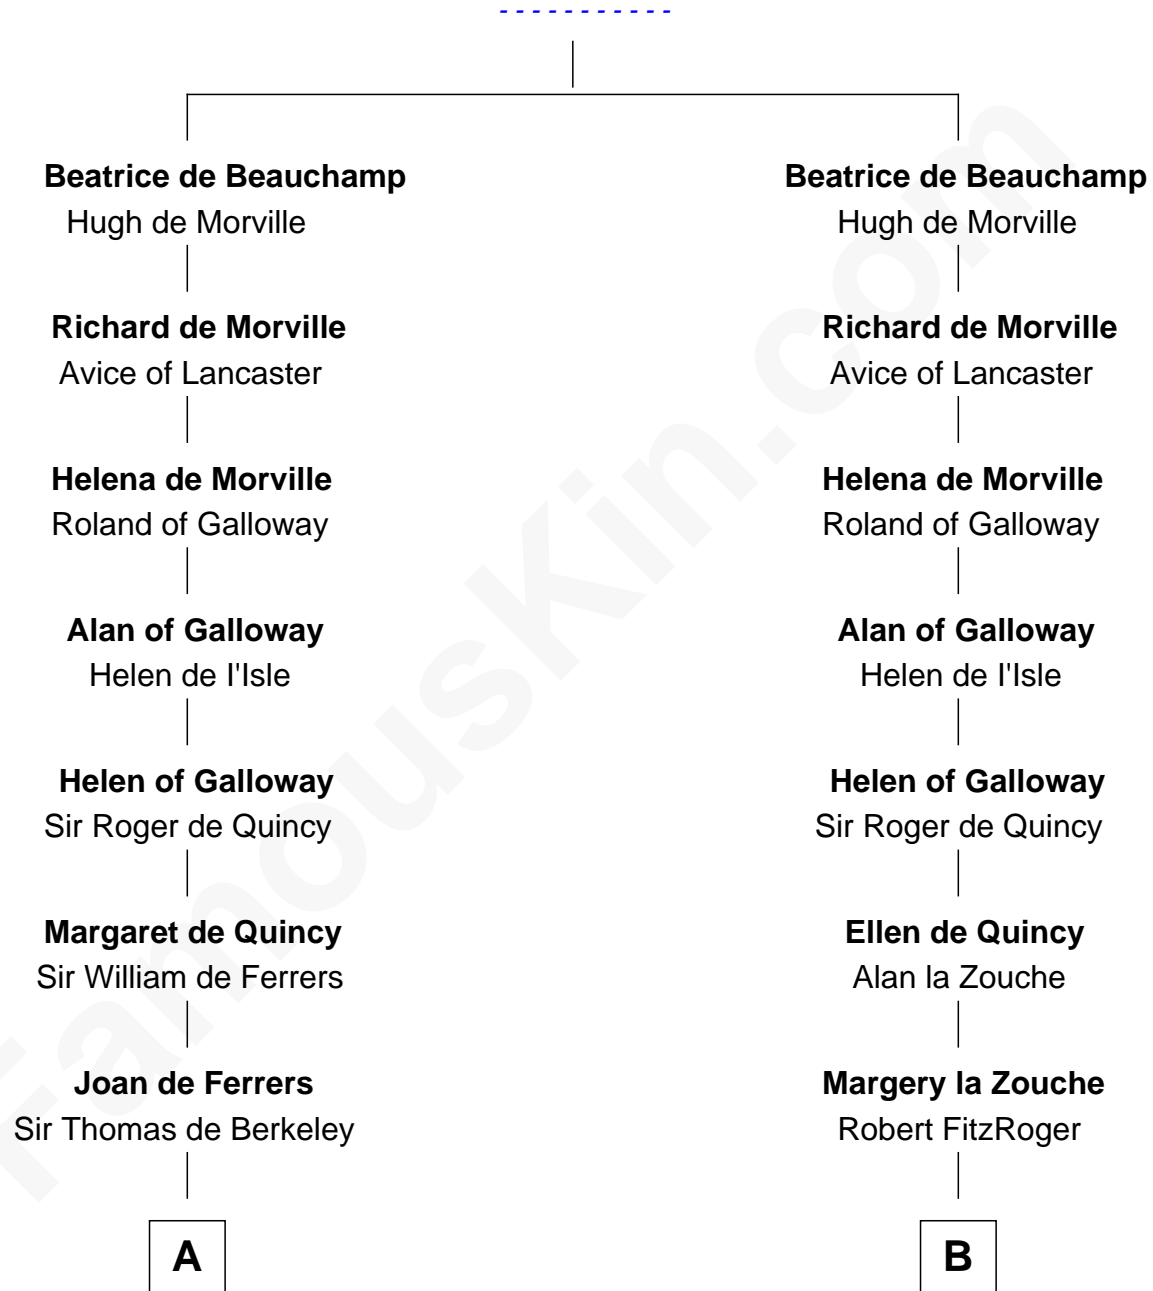

FamousKin.com Relationship Chart of

John Langdon

Signer of the U.S. Constitution

21st cousin of

Caesar Rodney

Signer of the Declaration of Independence

Robert de Beauchamp

C

John Langdon

Signer of the U.S. Constitution

D

William Rodney

Alice Caesar

William Rodney

Rachel - - - - -

Capt. William Rodney