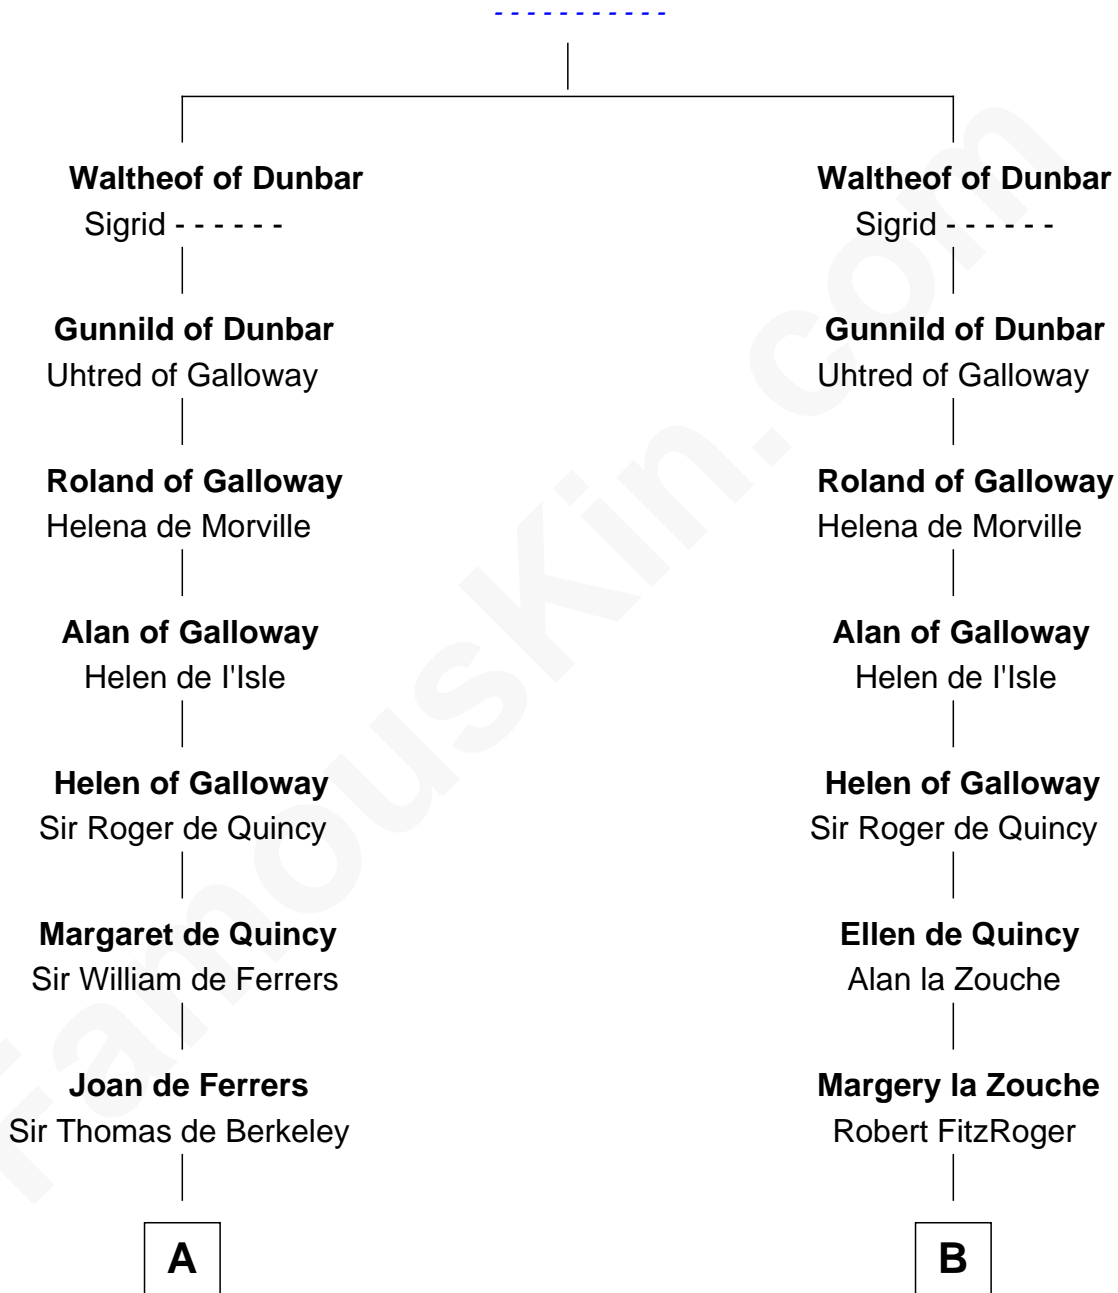

# FamousKin.com Relationship Chart of

**John Langdon**

*Signer of the U.S. Constitution*

21st cousin of

**Caesar Rodney**

*Signer of the Declaration of Independence*

**Gospatric I of Northumbria**

**C**

**Rev. Samuel Dudley**

Elizabeth - - - - -

**Elizabeth Dudley**

Kinsley Hall

**Josiah Hall**

Mary Woodbury

**Mary Hall**

John Langdon

**John Langdon**

*Signer of the U.S. Constitution*

**D**

**William Rodney**

Alice Caesar

**William Rodney**

Rachel - - - - -

**Capt. William Rodney**