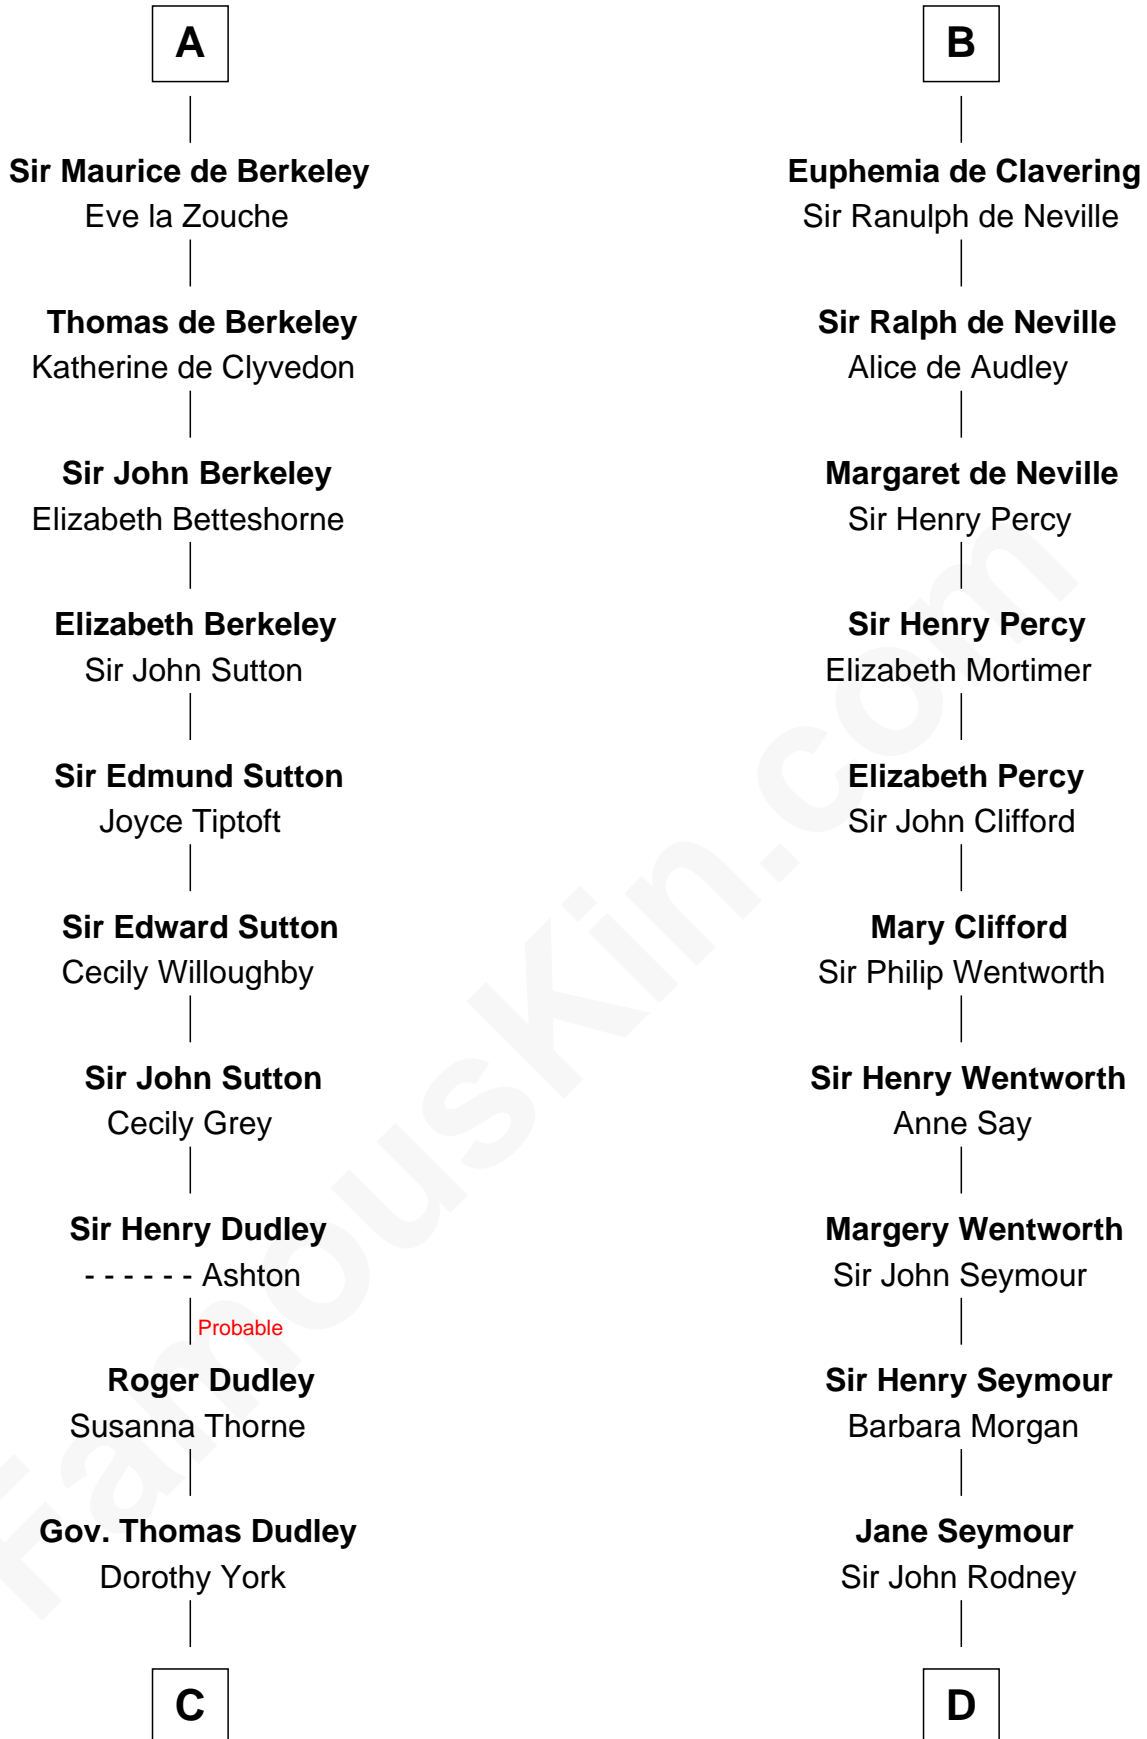

# FamousKin.com Relationship Chart of

**John Langdon**

*Signer of the U.S. Constitution*

21st cousin of

**Caesar Rodney**

*Signer of the Declaration of Independence*

**C**

**Rev. Samuel Dudley**

Elizabeth - - - - -

**Elizabeth Dudley**

Kinsley Hall

**Josiah Hall**

Mary Woodbury

**Mary Hall**

John Langdon

**John Langdon**

*Signer of the U.S. Constitution*

**D**

**William Rodney**

Alice Caesar

**William Rodney**

Rachel - - - - -

**Capt. William Rodney**

Sarah Jones