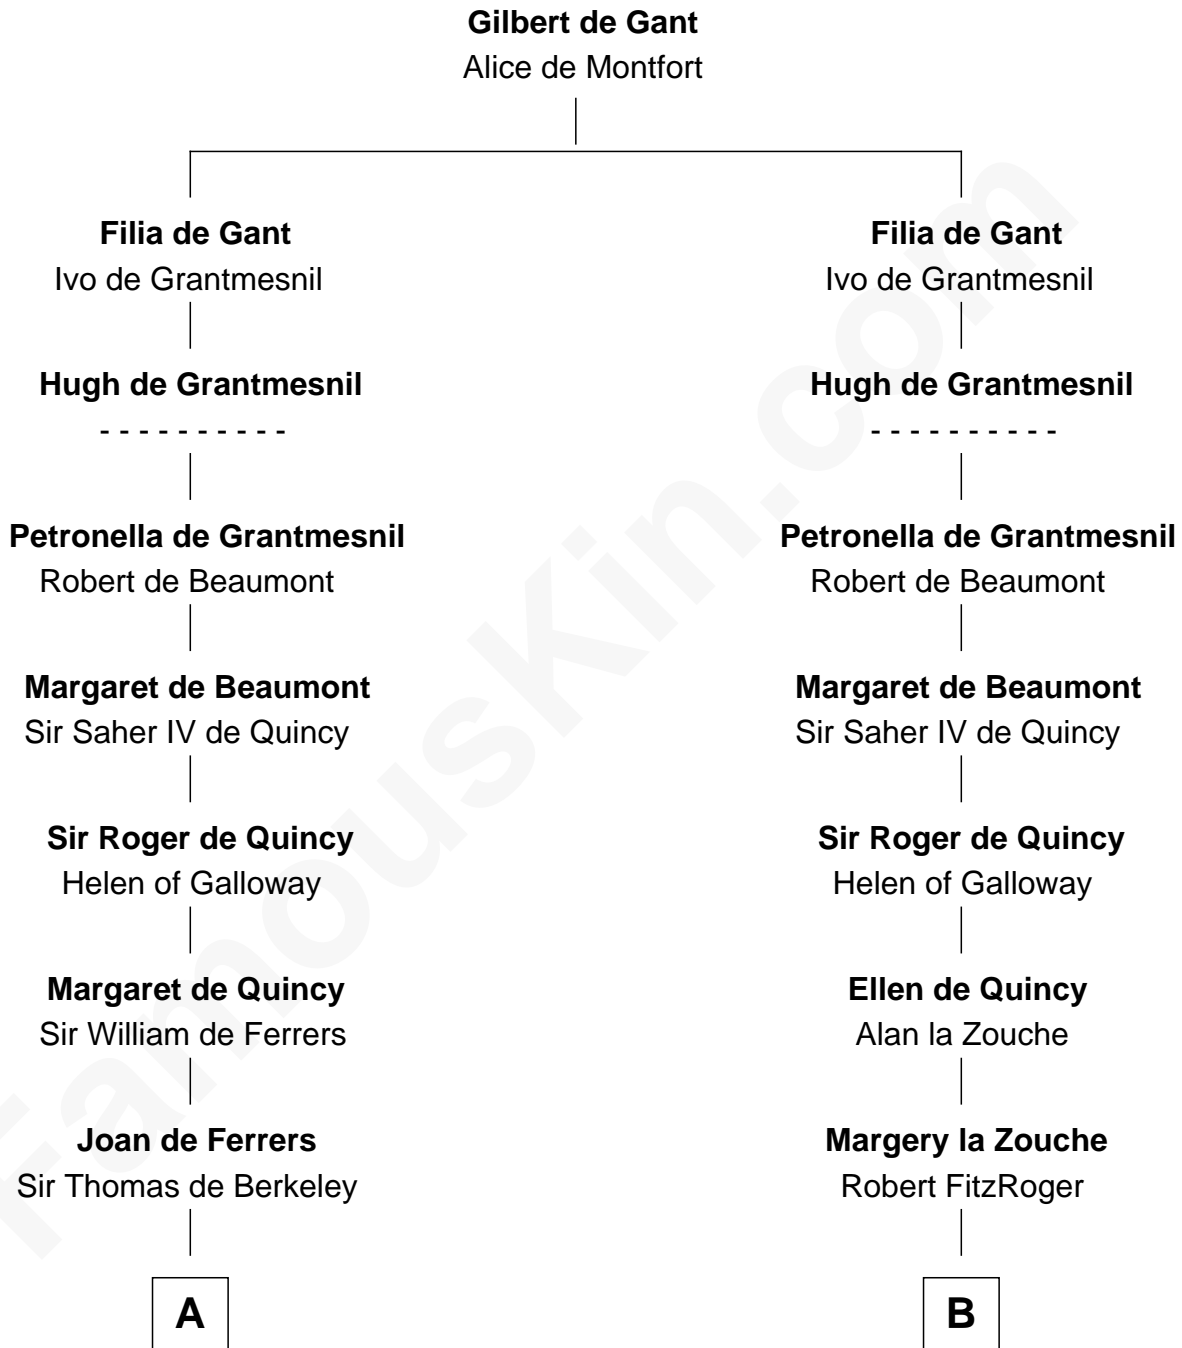

# FamousKin.com Relationship Chart of

**John Langdon**

*Signer of the U.S. Constitution*

21st cousin of

**Caesar Rodney**

*Signer of the Declaration of Independence*

**C**

**Rev. Samuel Dudley**

Elizabeth - - - - -

**Elizabeth Dudley**

Kinsley Hall

**Josiah Hall**

Mary Woodbury

**Mary Hall**

John Langdon

**John Langdon**

*Signer of the U.S. Constitution*

**D**

**William Rodney**

Alice Caesar

**William Rodney**

Rachel - - - - -

**Capt. William Rodney**

Sarah Jones