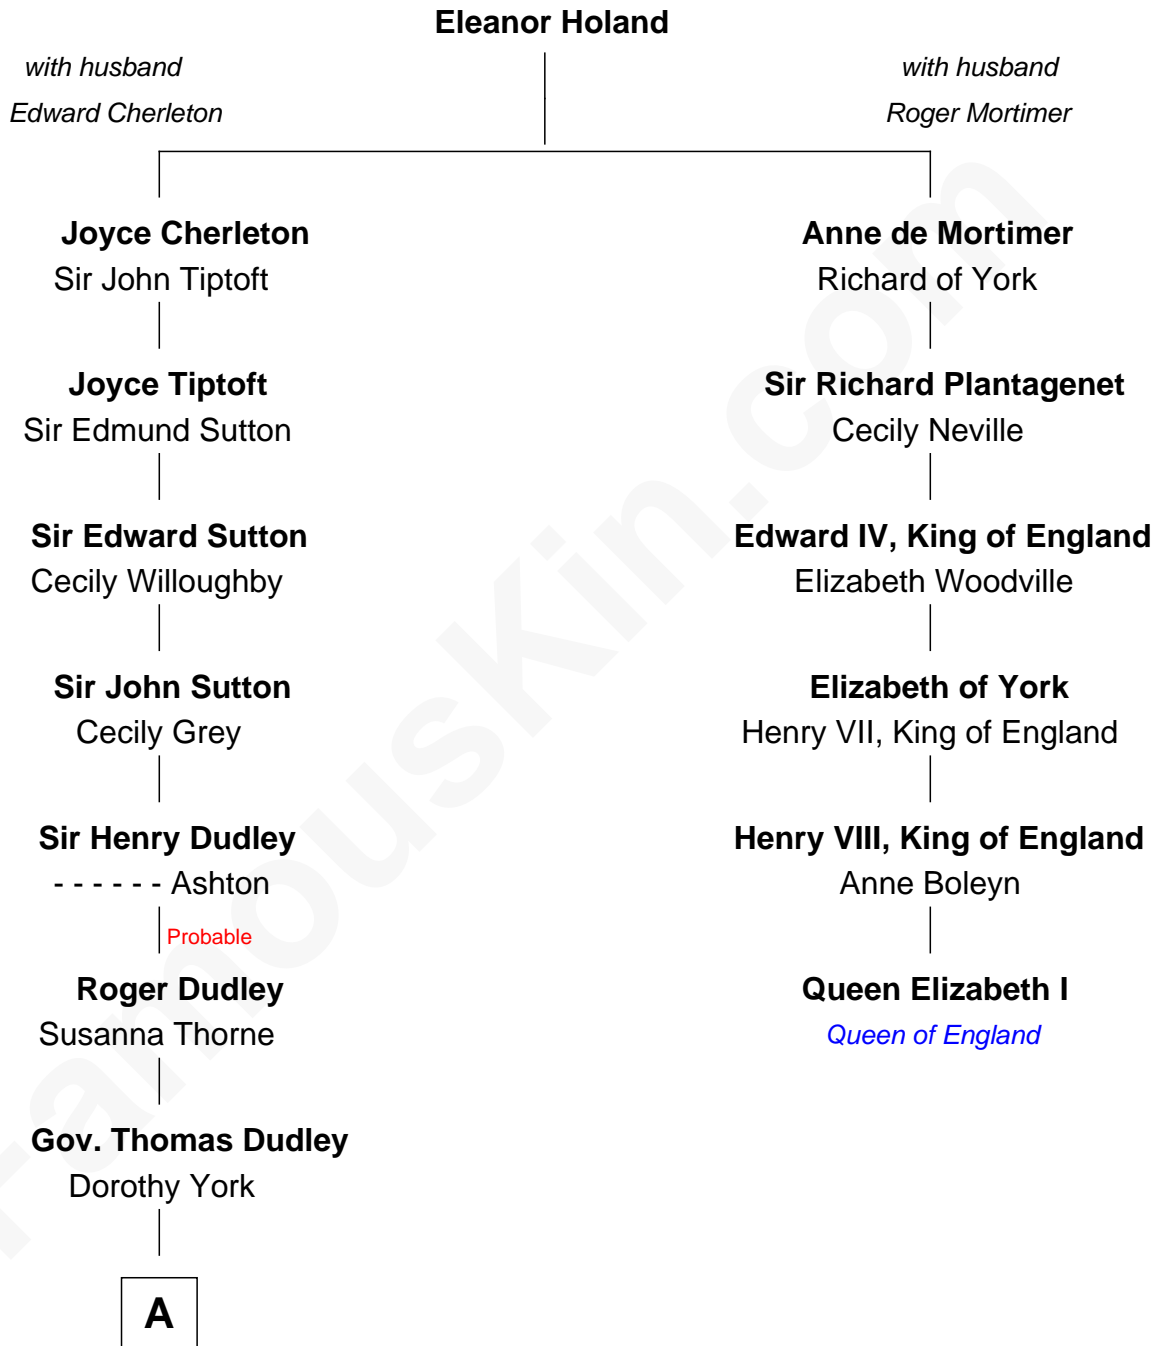

FamousKin.com Relationship Chart of

John Langdon

Signer of the U.S. Constitution

5th cousin 6 times removed of

Queen Elizabeth I

Queen of England

A

Rev. Samuel Dudley