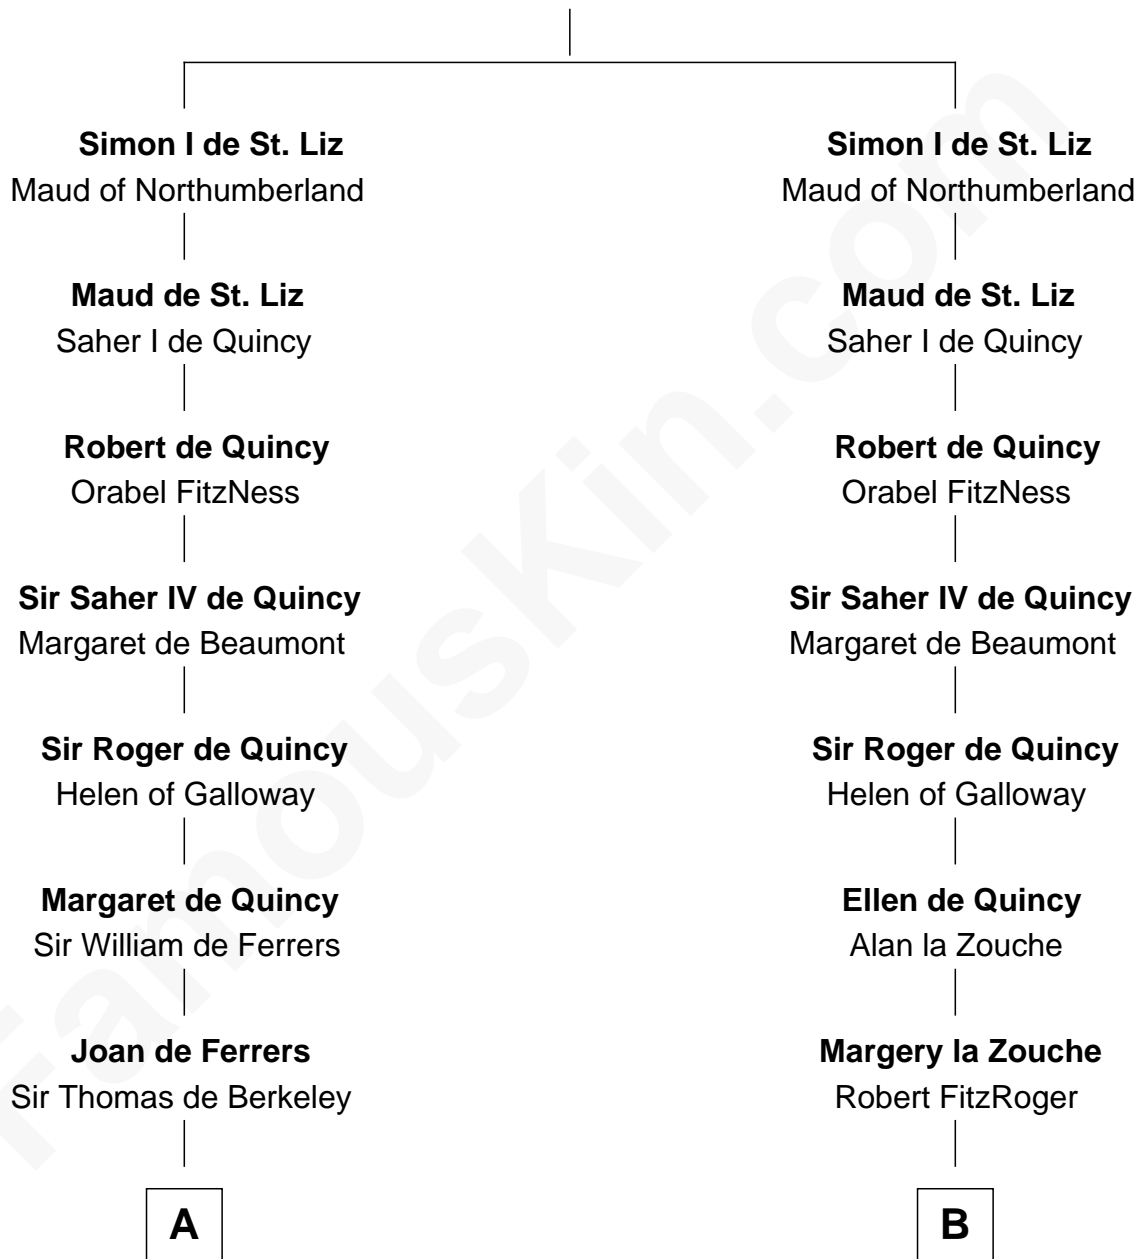

# FamousKin.com Relationship Chart of

**John Langdon**

*Signer of the U.S. Constitution*

15th cousin 6 times removed of

**Queen Elizabeth I**

*Queen of England*

**Norman Ranulf**

**C**