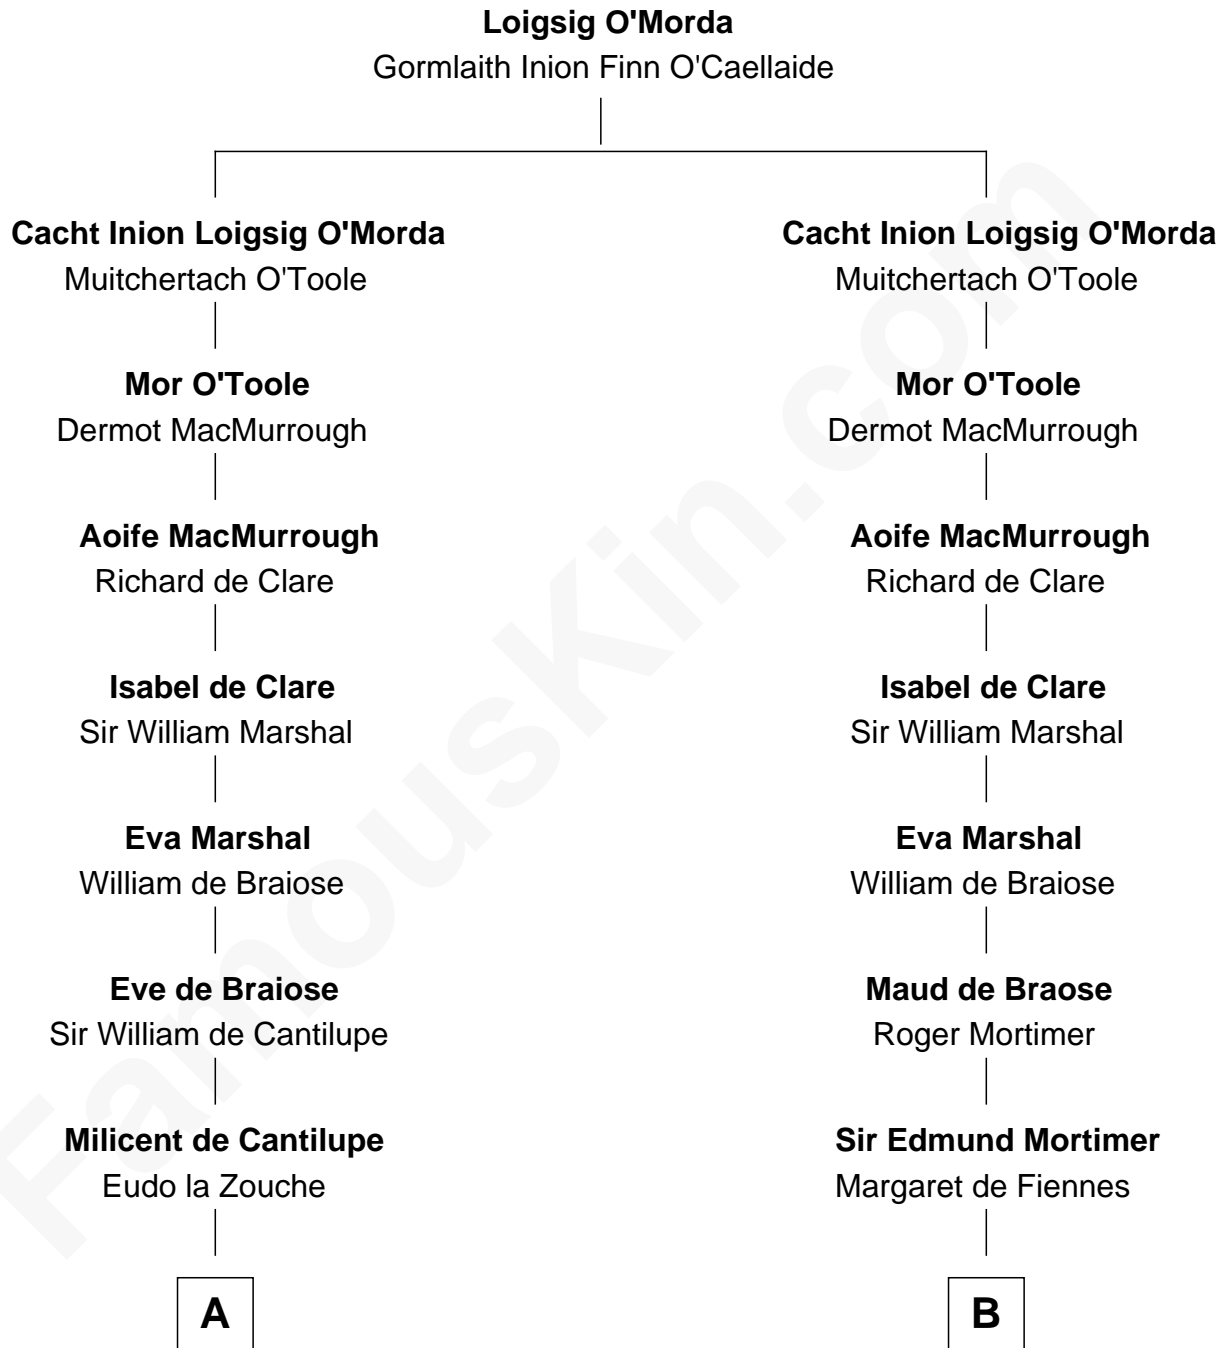

FamousKin.com Relationship Chart of

John Langdon

Signer of the U.S. Constitution

15th cousin 6 times removed of

Queen Elizabeth I

Queen of England

C

Rev. Samuel Dudley

Elizabeth - - - - -

Elizabeth Dudley

Kinsley Hall

Josiah Hall

Mary Woodbury

Mary Hall

John Langdon

John Langdon