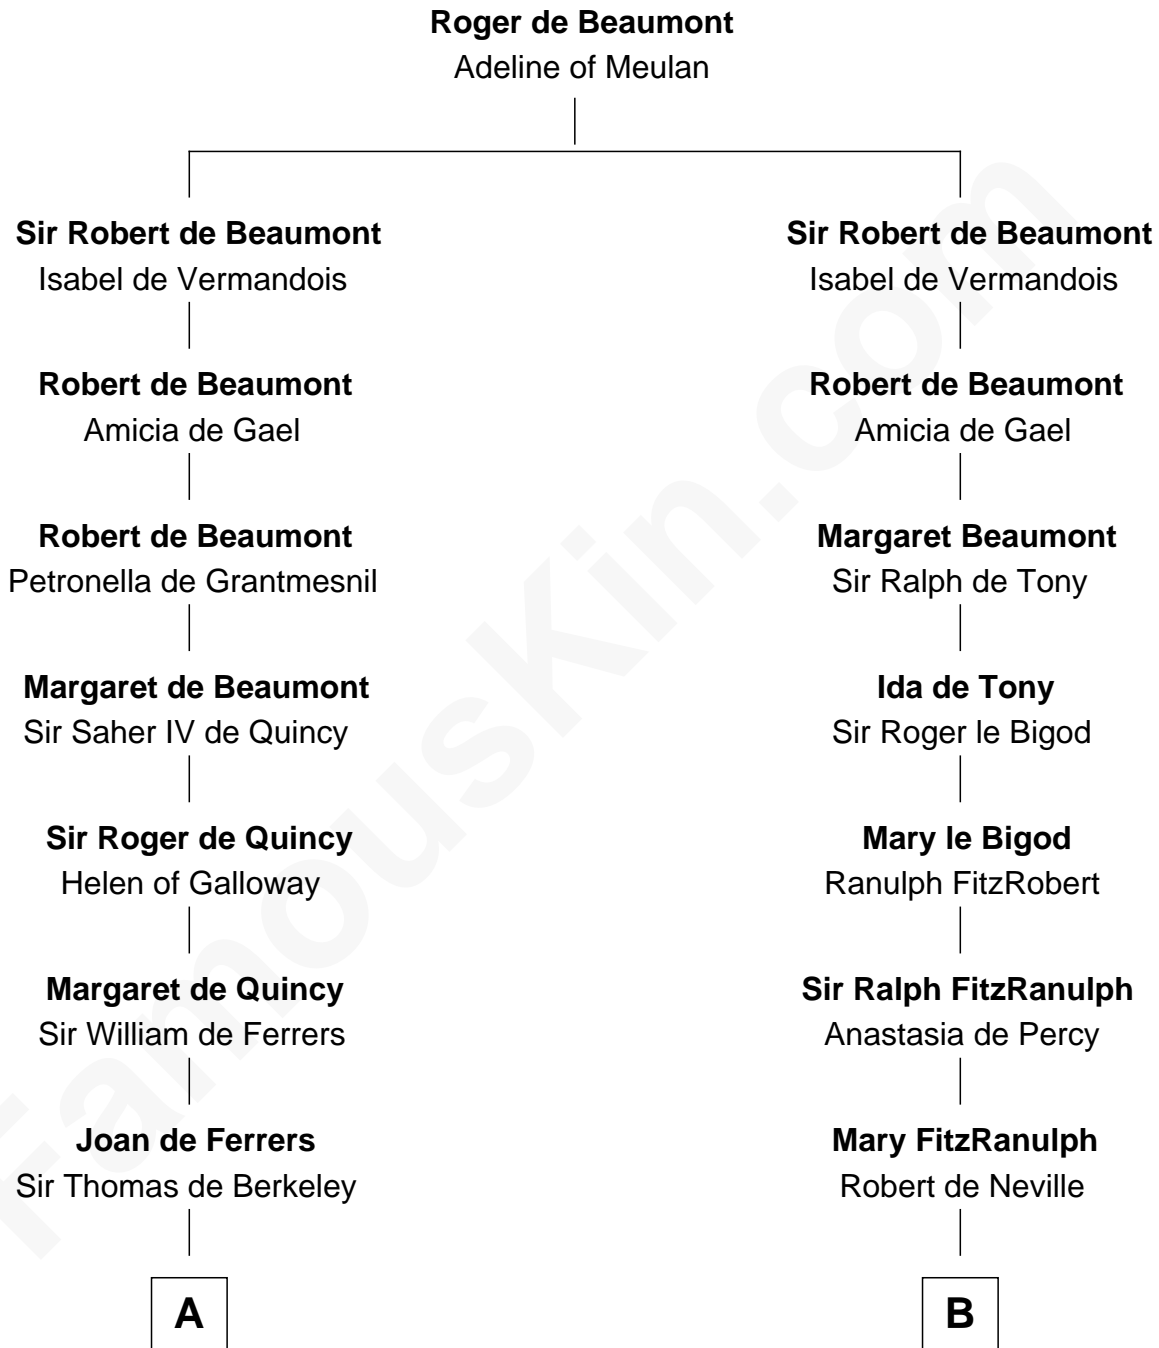

FamousKin.com Relationship Chart of

John Langdon

Signer of the U.S. Constitution

15th cousin 6 times removed of

Queen Elizabeth I

Queen of England

C

Rev. Samuel Dudley

Elizabeth - - - - -

Elizabeth Dudley

Kinsley Hall

Josiah Hall

Mary Woodbury

Mary Hall

John Langdon

John Langdon