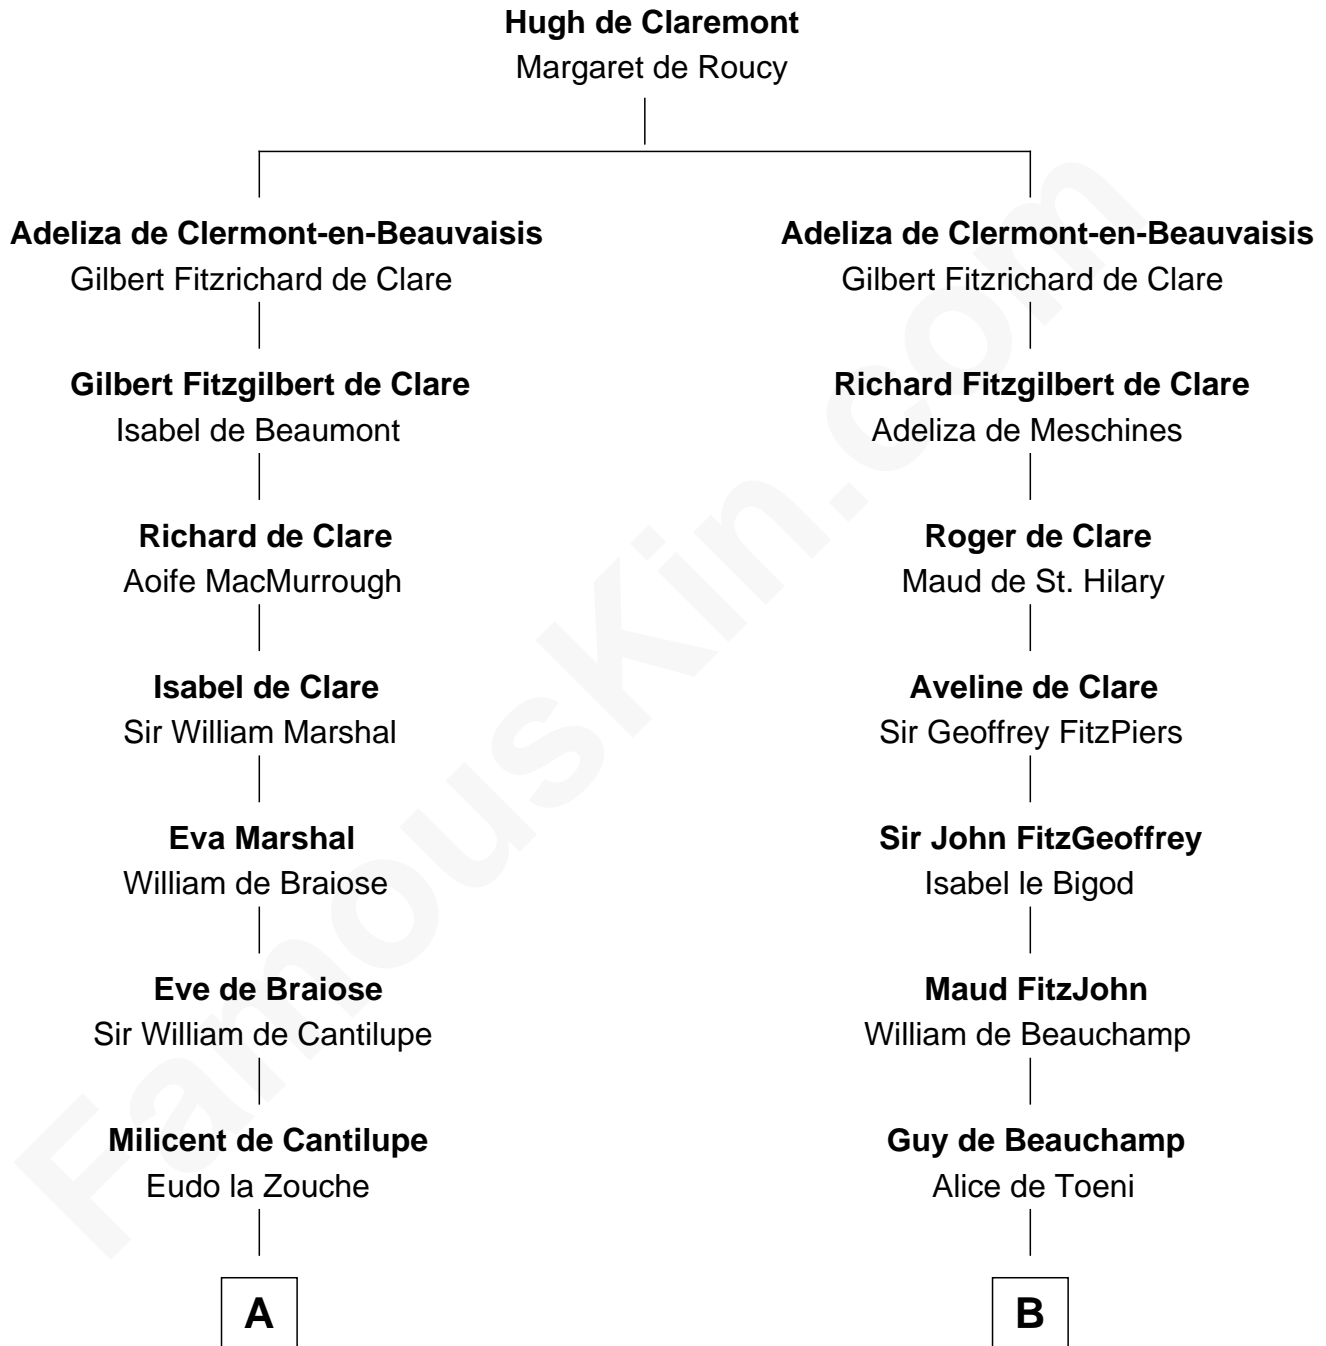

# FamousKin.com Relationship Chart of

**John Langdon**

*Signer of the U.S. Constitution*

14th cousin 7 times removed of

**Queen Elizabeth I**

*Queen of England*

**C**

Rev. Samuel Dudley

Elizabeth - - - - -

Elizabeth Dudley

Kinsley Hall

Josiah Hall

Mary Woodbury

Mary Hall

John Langdon

John Langdon