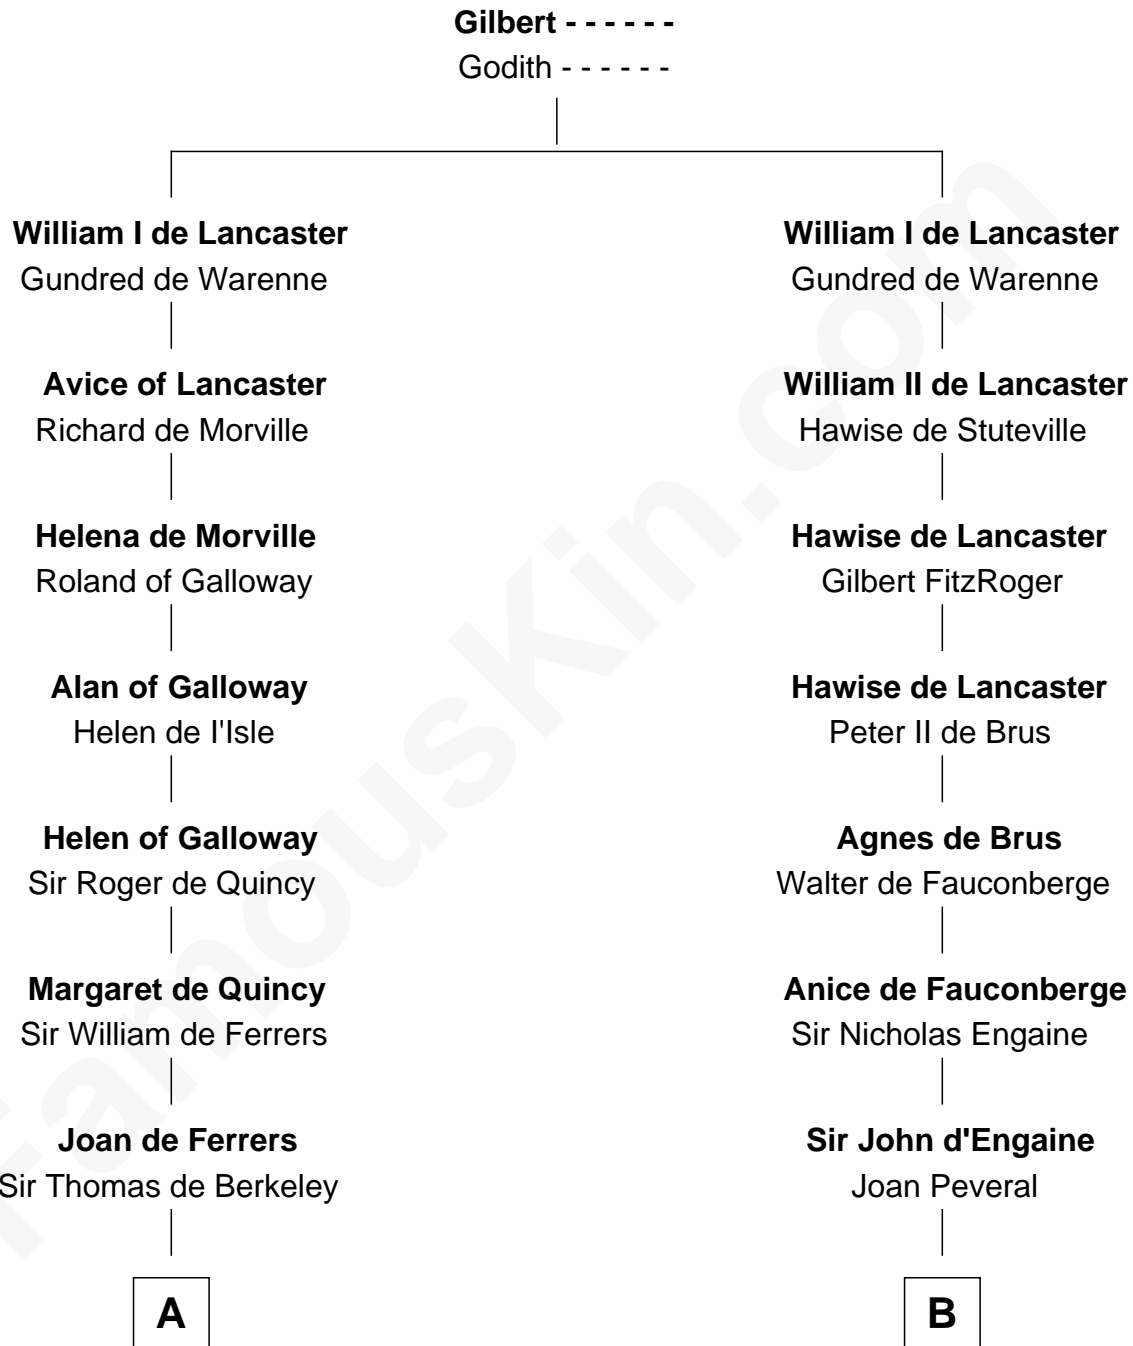

FamousKin.com Relationship Chart of

John Langdon

Signer of the U.S. Constitution

14th cousin 7 times removed of

Queen Elizabeth I

Queen of England

C

Rev. Samuel Dudley

Elizabeth - - - - -

Elizabeth Dudley

Kinsley Hall

Josiah Hall

Mary Woodbury

Mary Hall

John Langdon

John Langdon