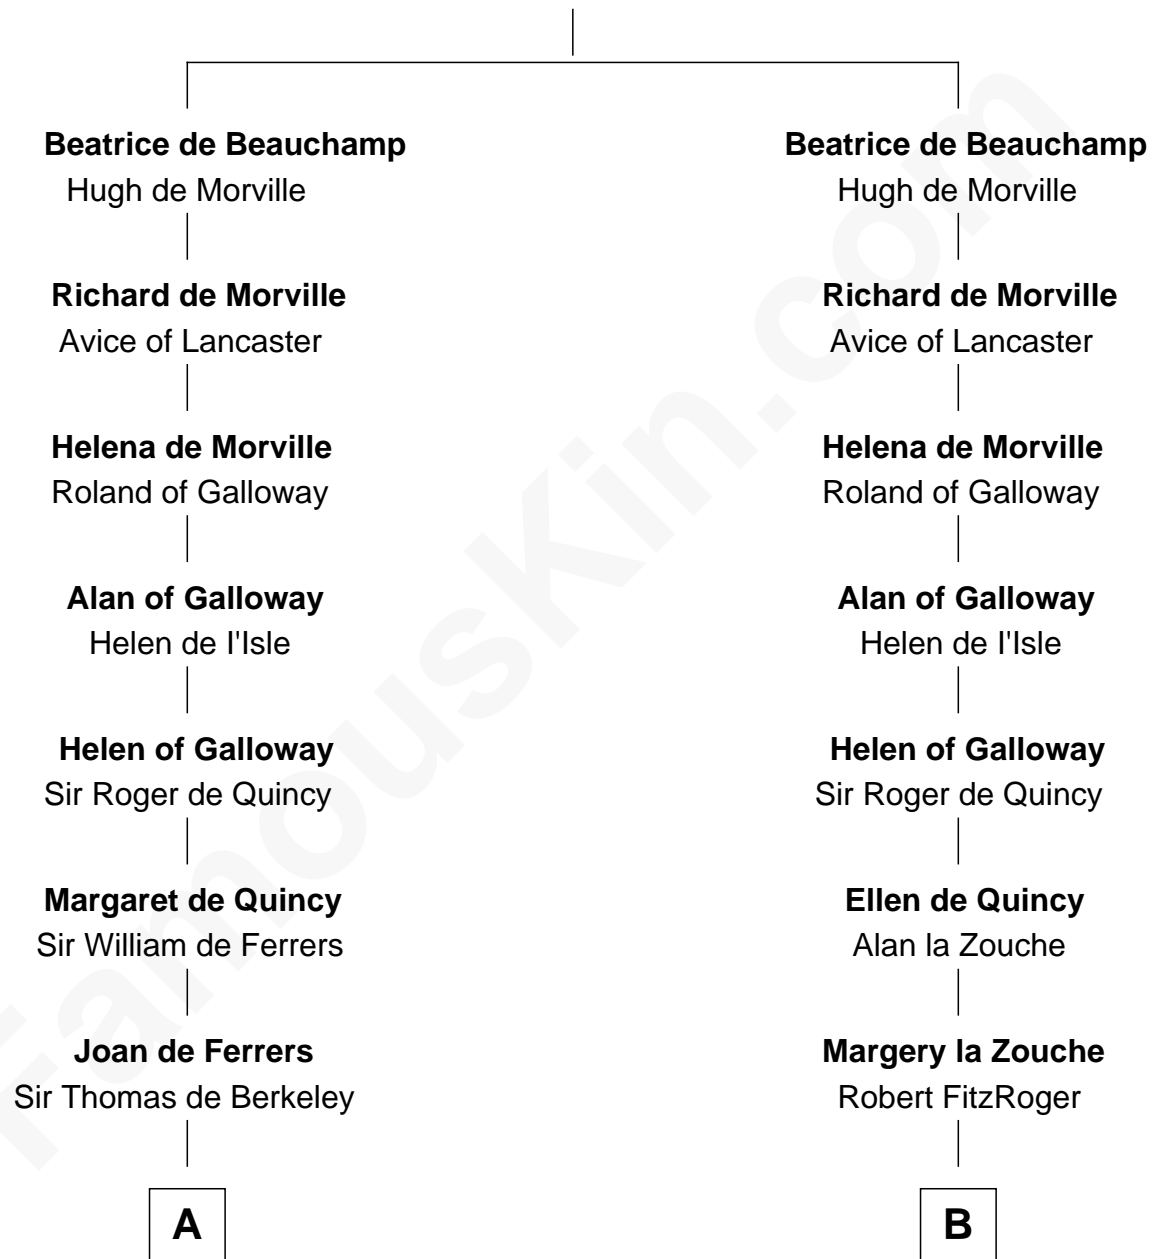

# FamousKin.com Relationship Chart of

**John Langdon**

*Signer of the U.S. Constitution*

15th cousin 6 times removed of

**Queen Elizabeth I**

*Queen of England*

**Robert de Beauchamp**

**C**

John Langdon

*Signer of the U.S. Constitution*

FamousKin.com